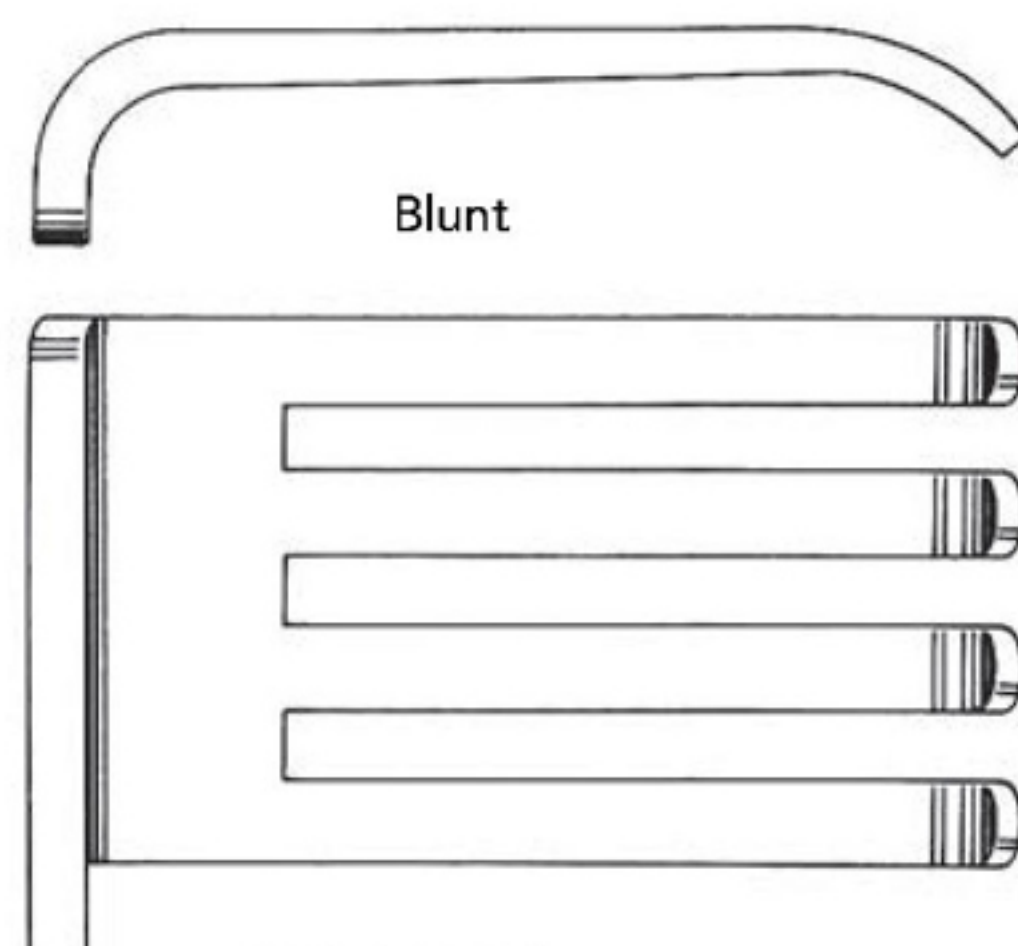

GR778.01
31 cm/12½"

Blunt