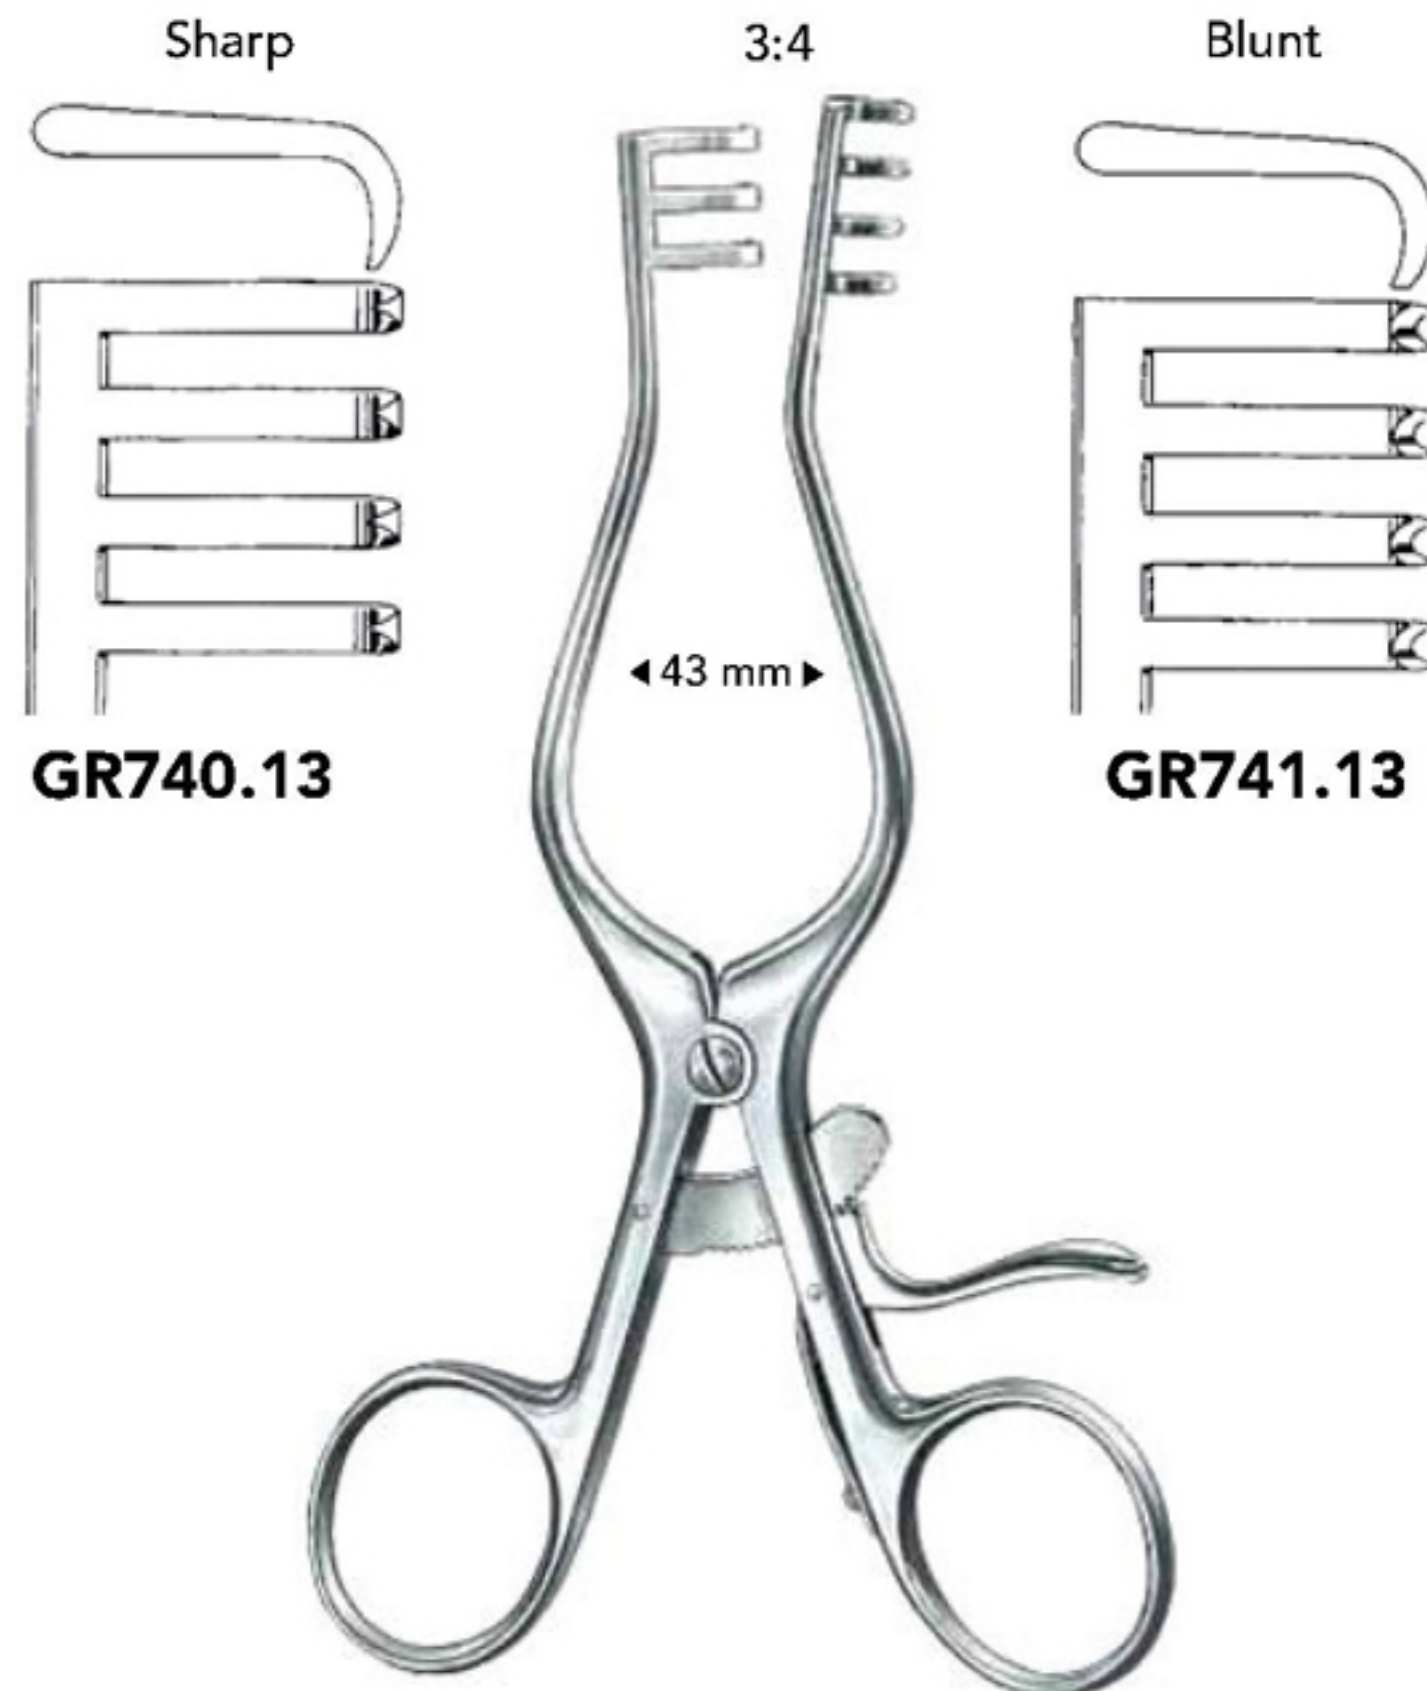

GR1000.05
Sağ bleyd
Right blade

1/1

GR1000.10
Sol bleyd
Left blade

GR1000.11
Sağ bleyd
Right blade

MEYERDING
GR1000.12
18 cm

Retractors (Wound Spreaders, self-retaining)

WEITLANER-BABY
GR767.13
13.5 cm/5¼"

13 cm/5"

MOLLISON
GR754.15
15.5 cm/6"

WILLIAMS
17 cm/6¾"

	Right blade full	Left blade full
50 x 10 mm	GR761.05	GR762.05
60 x 10 mm	GR761.06	GR762.06
70 x 10 mm	GR761.07	GR762.07

HENLEY
16.5 cm/6½"

Complete with 3 central blades