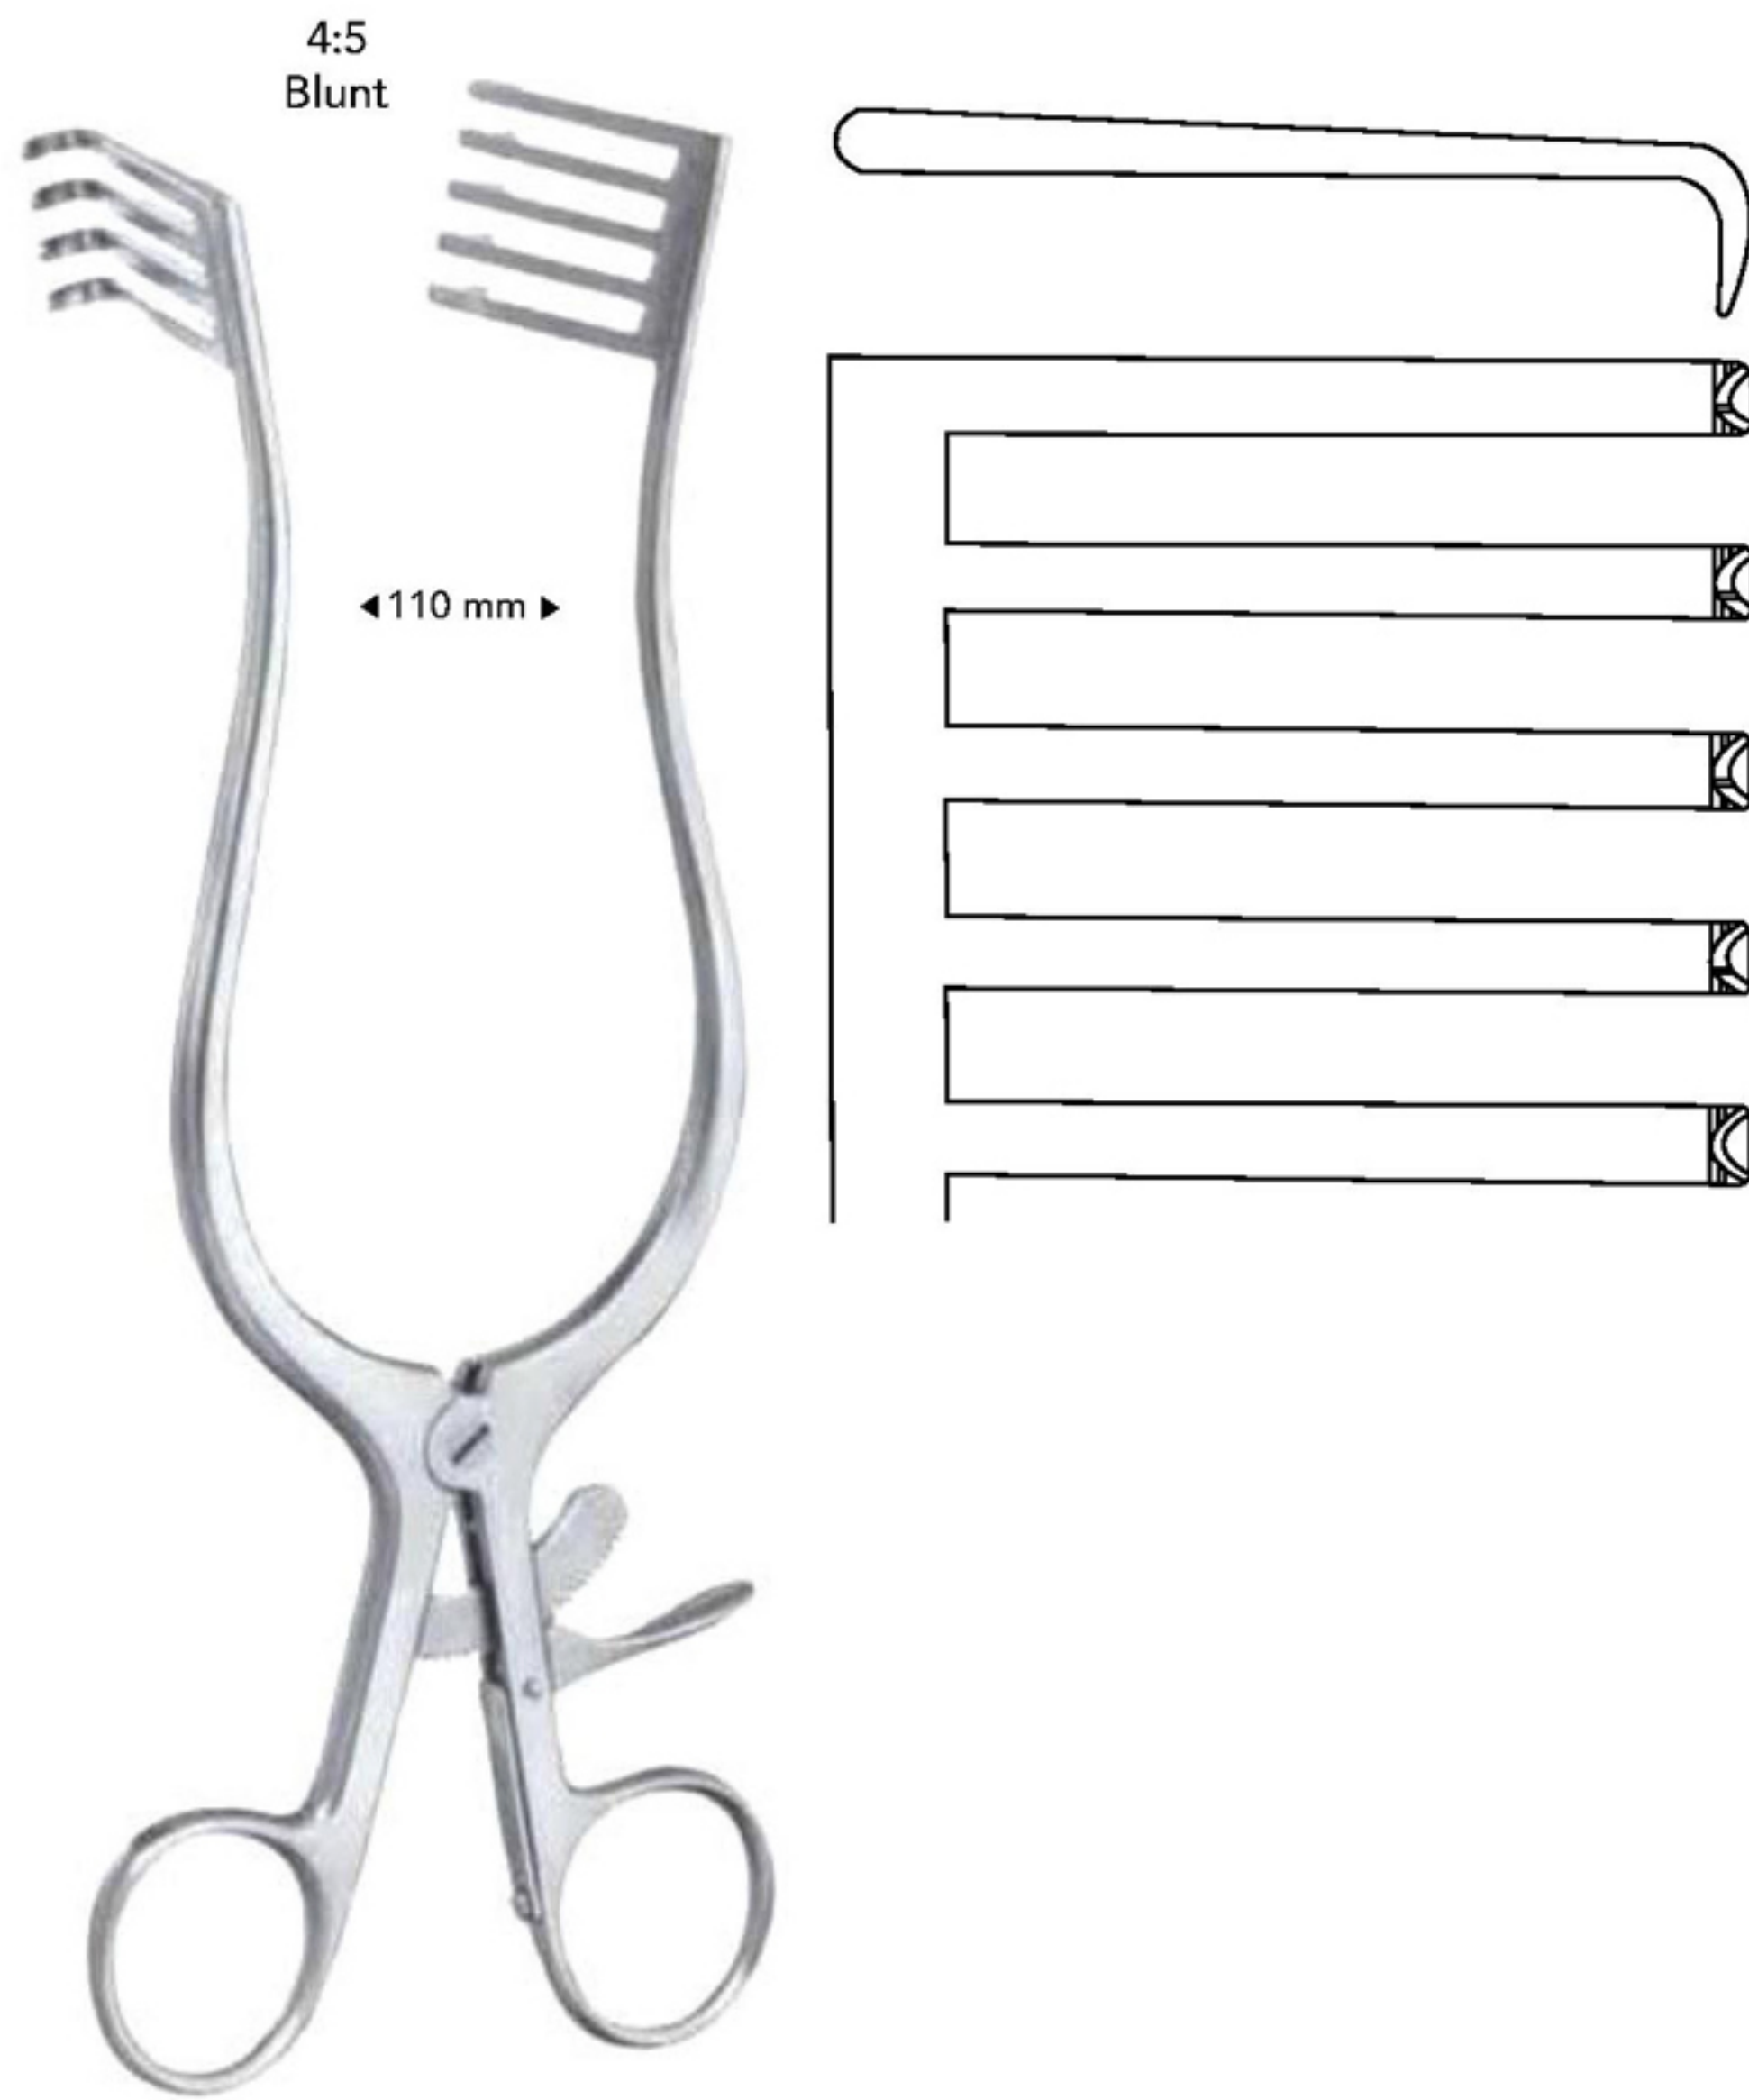

Retractors (Wound Spreaders, self-retaining)

NORFOLK-NORWICH
GR733.22
21.5 cm/8¼"