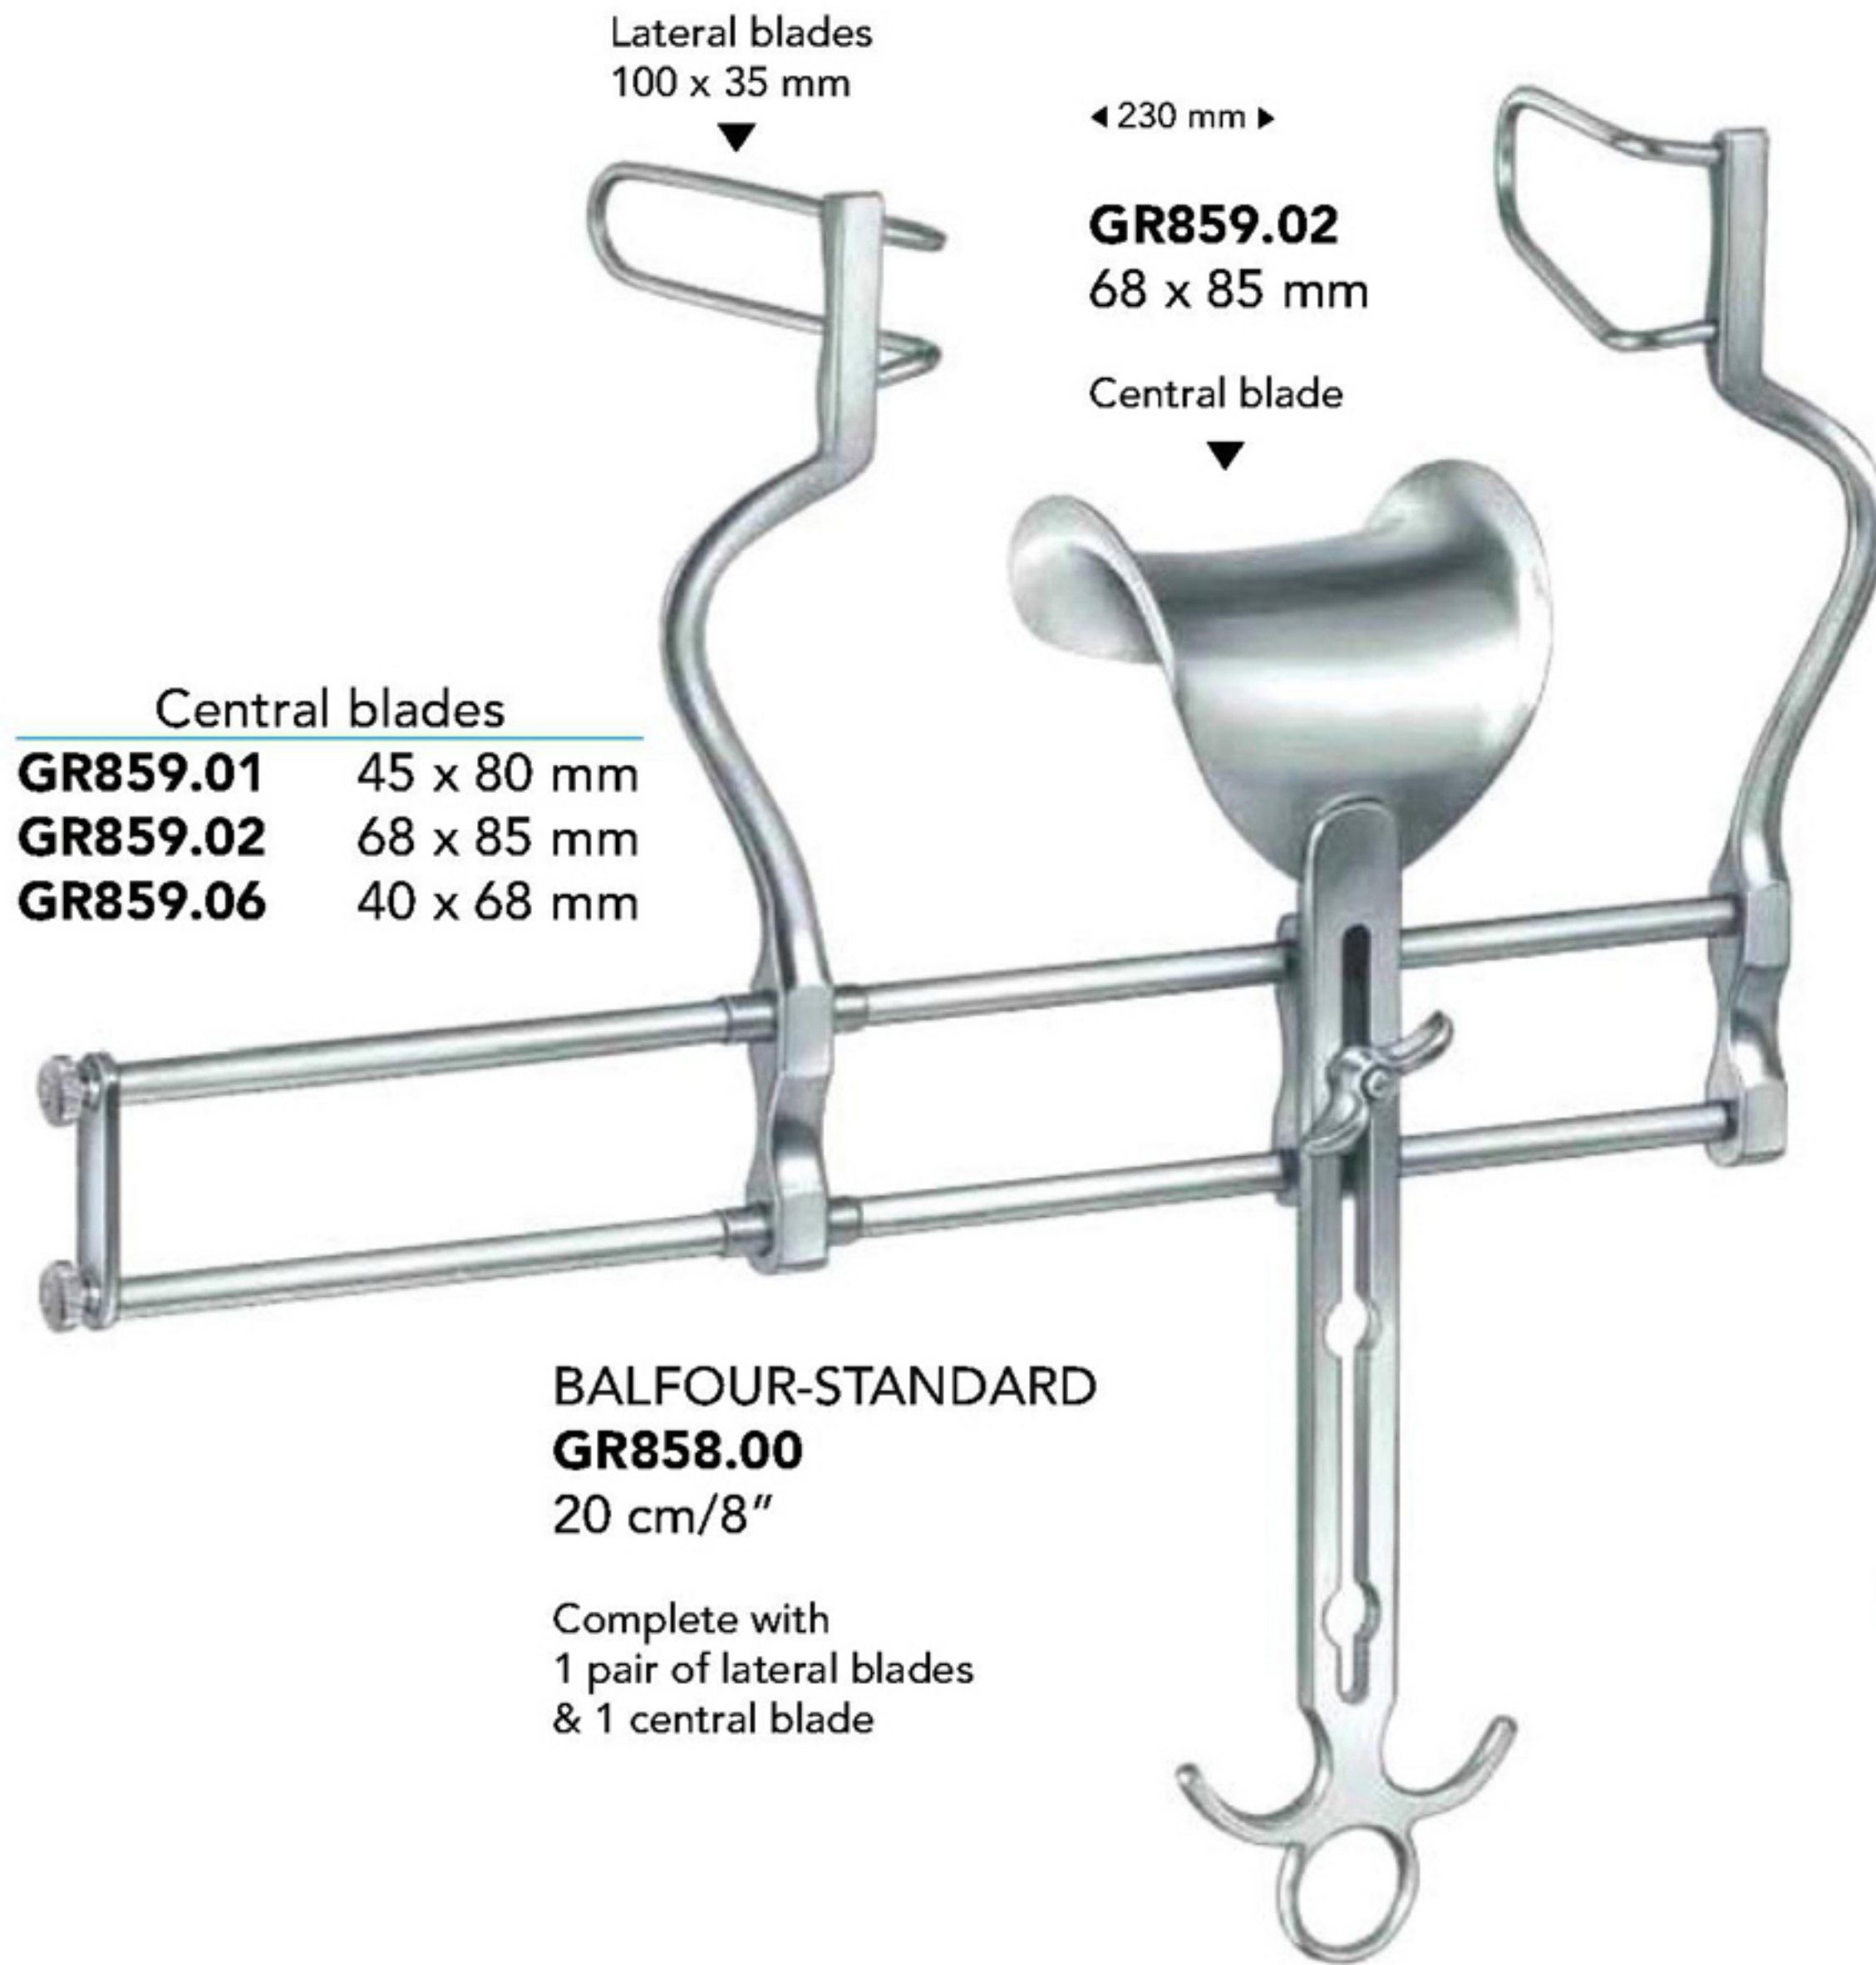

18 x 40 mm **GR839.18**
27 x 40 mm **GR839.27**
38 x 60 mm **GR839.38**
48 x 90 mm **GR839.45**
60 x 80 mm **GR839.60**

50 x 70 mm **GR839.50**
52 x 110 mm **GR839.52**
70 x 55 mm **GR839.70**
50 x 58 mm **GR839.90**
60 x 80 mm **GR839.92**
72 x 85 mm **GR839.94**
100 x 120 mm **GR839.100**

Retractors (Wound Spreaders, self-retaining)

BALFOUR-BABY
GR850.00
12.5 cm/5"

Complete with
1 pair of lateral blades
& 1 central blade

BALFOUR
GR852.00
20 cm/8"

Complete with
1 pair of lateral blades
& 1 central blade

BALFOUR
GR856.00
20 cm/8"

Complete with
1 pair of lateral blades
& 1 central blade **GR856.91**

Retractors (Wound Spreaders, self-retaining)

BALFOUR MOD. USA
GR860.00
20 cm/8"

Complete with
1 pair of lateral blades
& 1 central blade

Retractors (Wound Spreaders, self-retaining)

GOSSET-BABY
GR840.00
12.5 cm/5"

GOSSET
GR846.00
18.5 cm/7¼"

GOSSET
GR844.00
16.5 cm/6½"

Complete with
2 fixed lateral blades
& 2 central blades

O'SULLIVAN-O'CONNOR
GR868.00
20 cm/8"