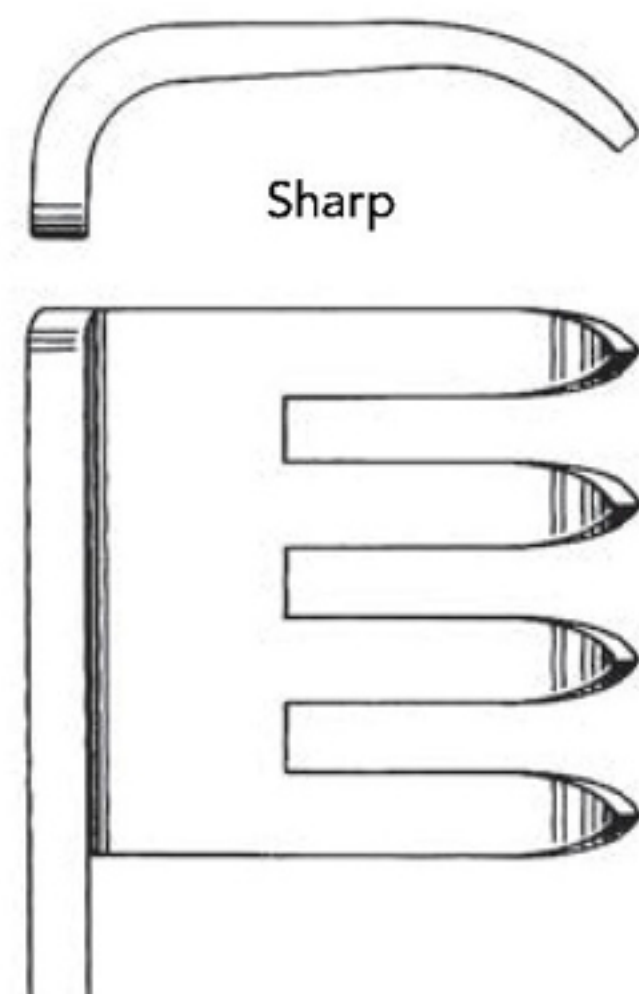

GR778.00
31 cm/12½"

Sharp