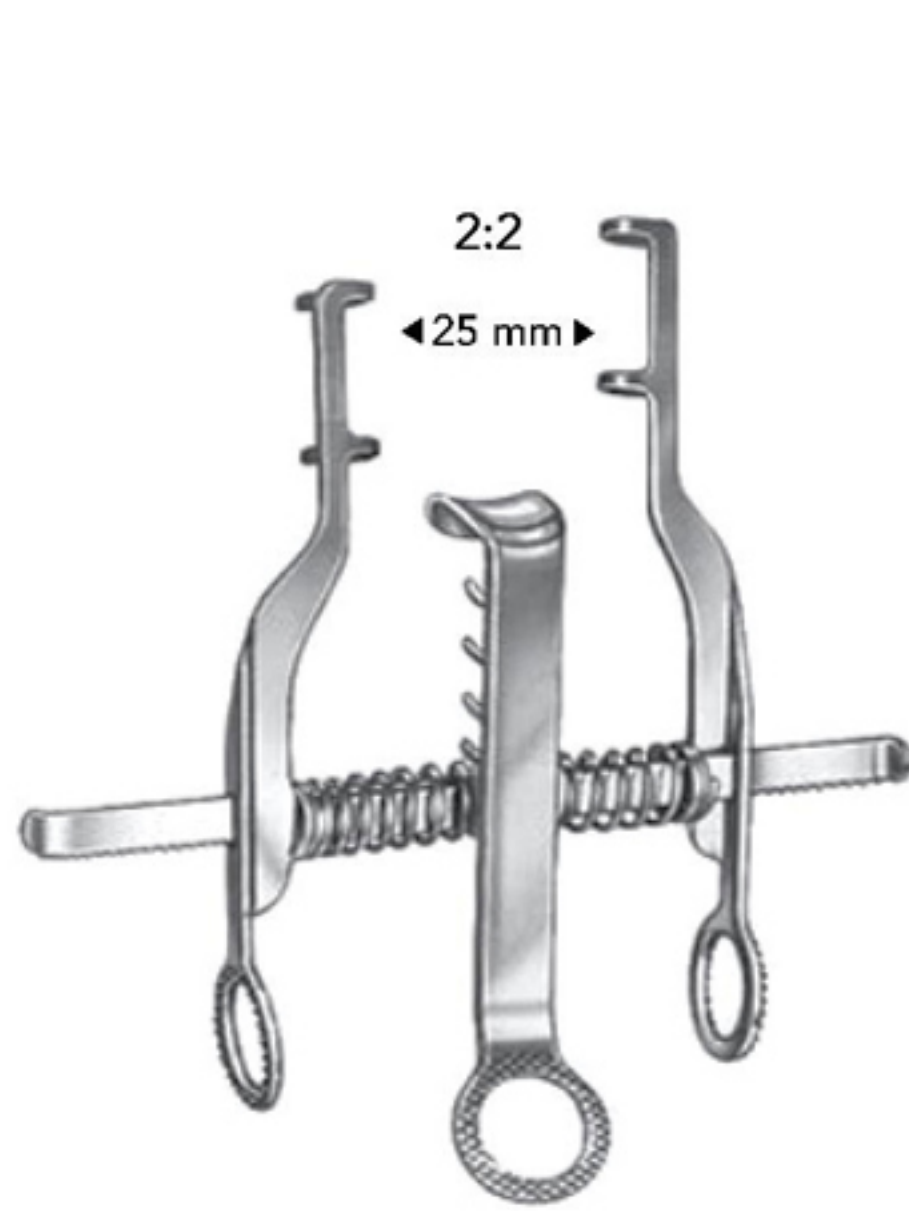

With adjusting
screw

Sharp

GR.723.10

3:3

JANSEN
10 cm/4"

◀47 mm▶

Blunt

GR.723.20

Retractors (Wound Spreaders, self-retaining)

VICKERS
GR792.00
6 cm/2½"

Complete, with
central blade
10 x 18 mm

VICKERS
GR793.00
9 cm/3½"

Complete, with
central blade
10 x 18 mm

VICKERS
GR794.00
7.5 cm/3"

Complete, with
central blade
10 x 18 mm