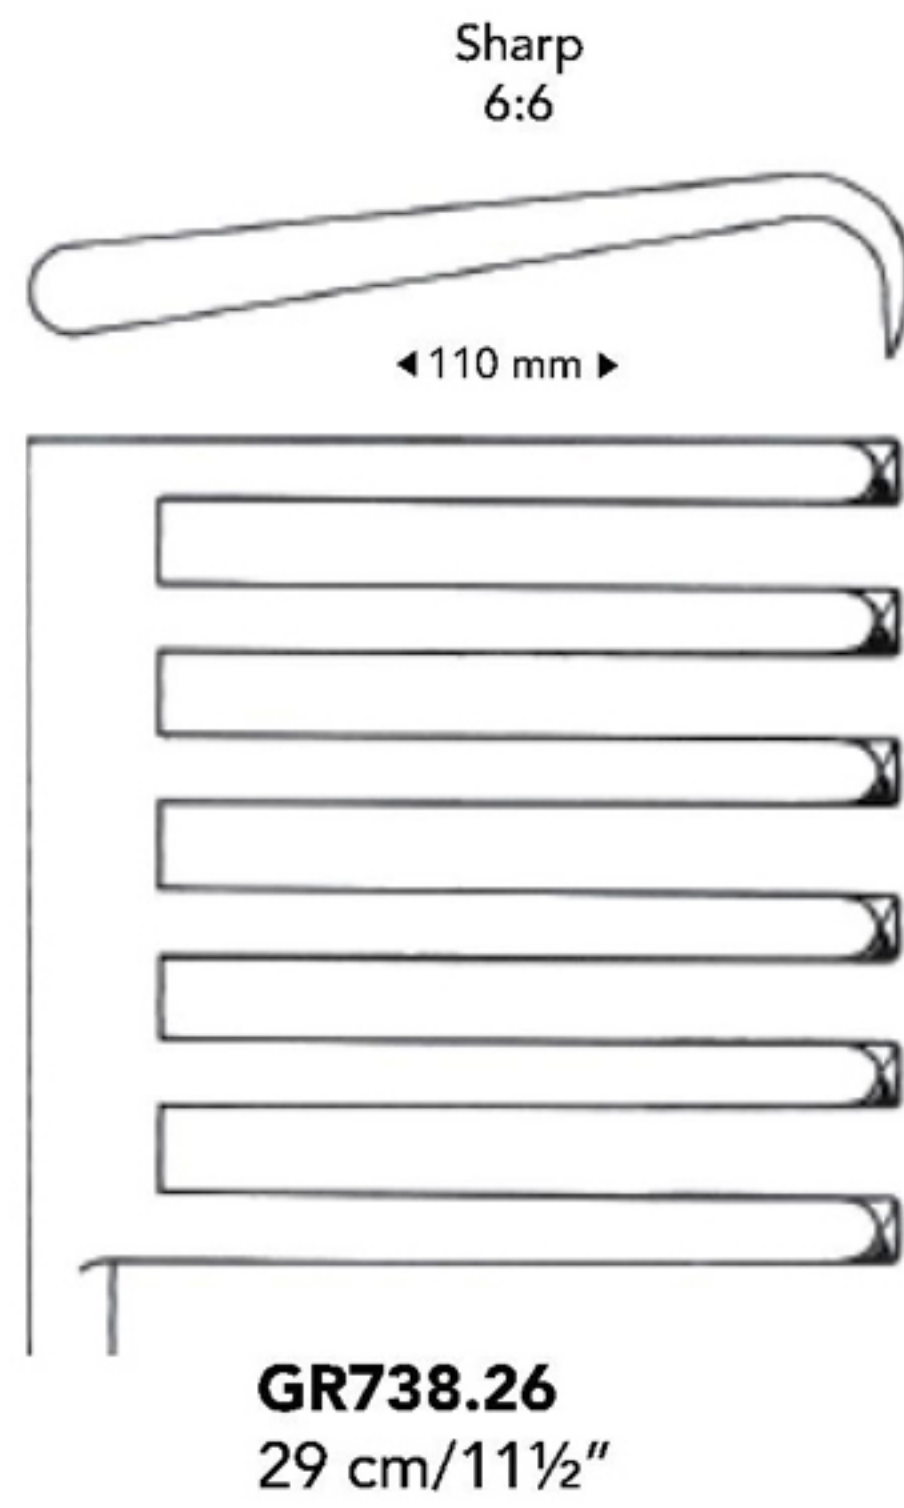

GR727.14

13.5 cm/5¼"

Retractors (Wound Spreaders, self-retaining)

ADSON

PLESTER
13 cm/5"

PLESTER
GR757.11
10.5 cm/4¼"

PLESTER
GR759.11
10.5 cm/4¼"

MILLIGAN
GR765.13
13.5 cm/5¼"