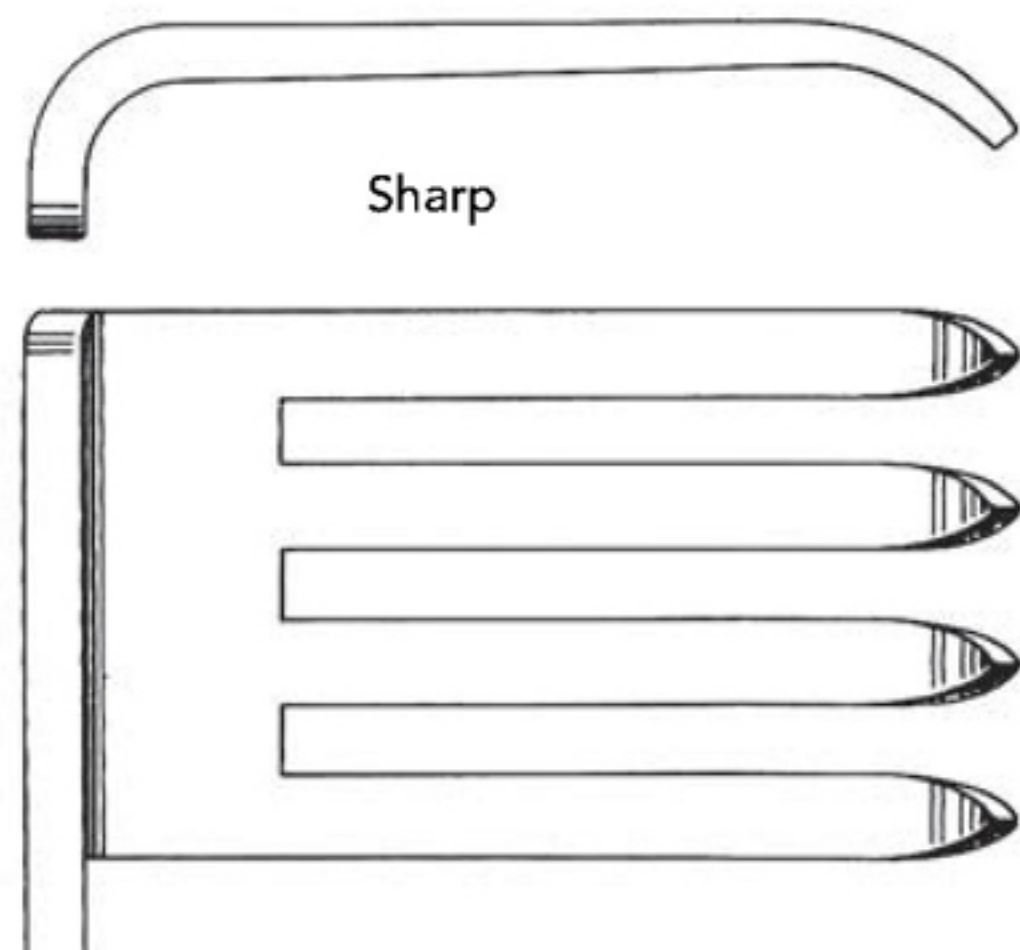

GR778.02
30.5 cm/12¼"

Sharp

GR778.03
30.5 cm/12¼"

Sharp
6:6

MARTIN
28.5 cm/13"
GR790.01 **GR790.02**
Long teeth on left Long teeth on right

Retractors (Wound Spreaders, self-retaining)

Toothed

Smooth