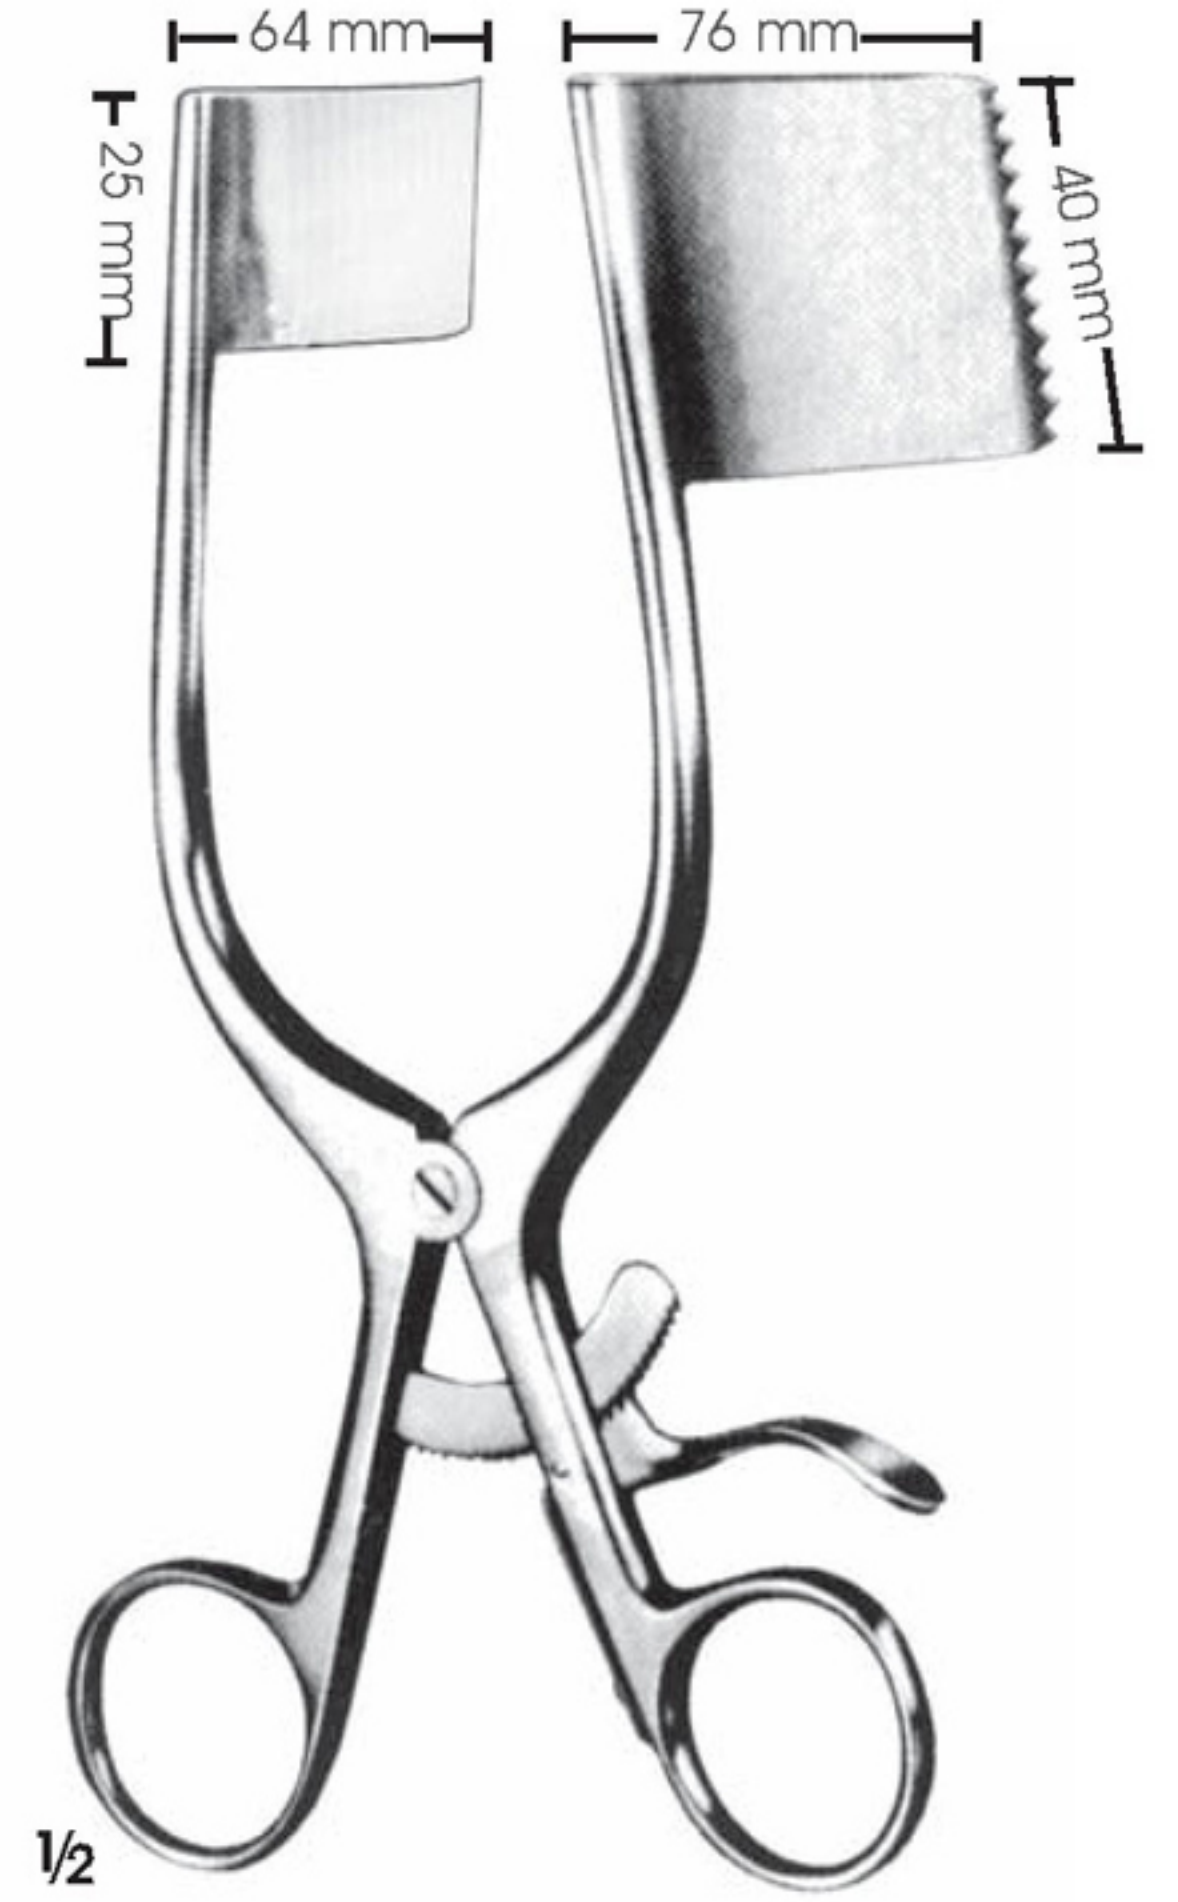

GELPI
GR802.13
13 cm/5¼"

GELPI
GR802.18
18 cm/7"

GELPI
GR804.18
18.5 cm/7¼"

Retractors (Wound Spreaders, self-retaining)

MEYERDING

Sağ bleyd/Right blade
18 cm

MEYERDING

Sol bleyd/Left blade
18 cm