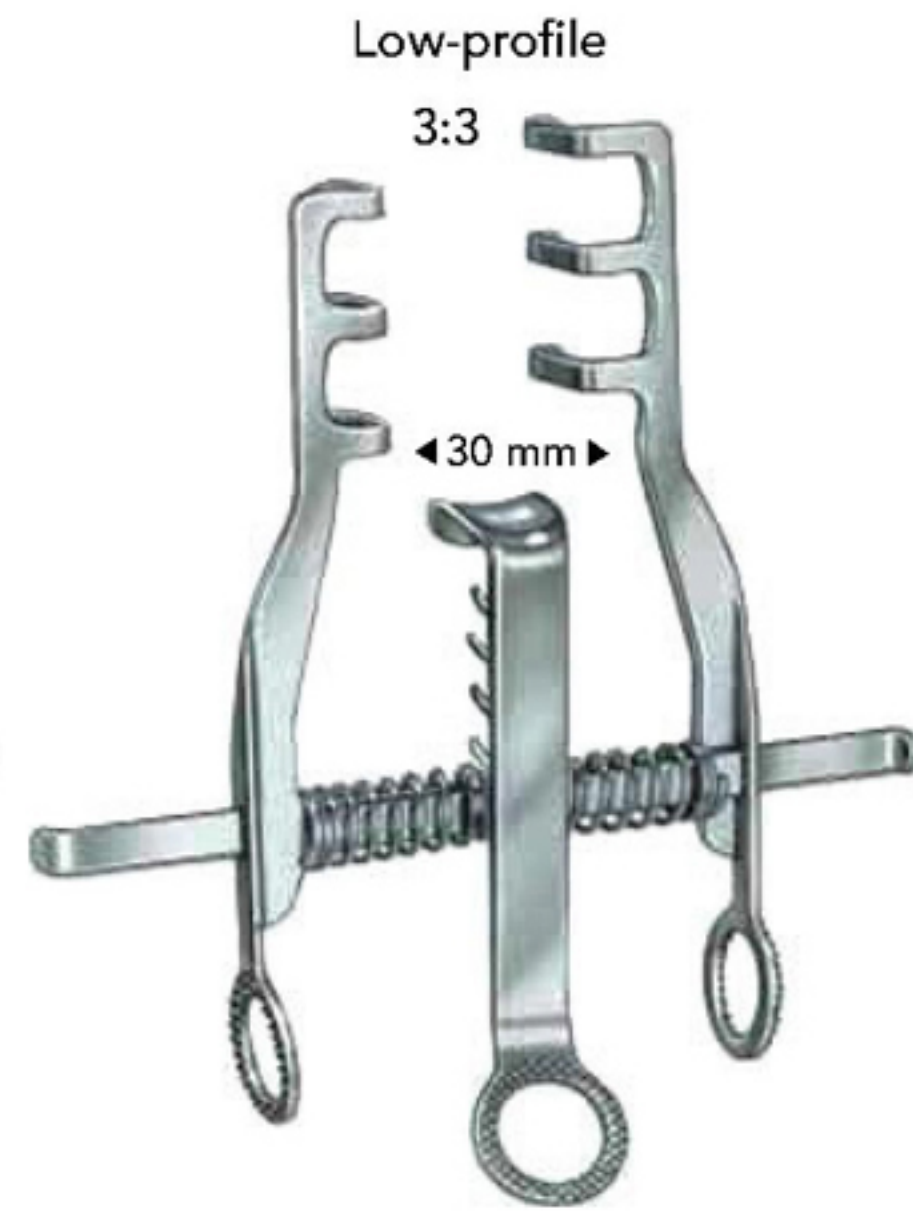

With adjusting
screw

Sharp

GR.723.10

3:3

JANSEN
10 cm/4"

◀47 mm▶

Blunt

GR.723.20

Retractors (Wound Spreaders, self-retaining)

VICKERS
GR792.00
6 cm/2½"

Complete, with
central blade
10 x 18 mm

VICKERS
GR793.00
9 cm/3½"

Complete, with
central blade
10 x 18 mm

VICKERS
GR794.00
7.5 cm/3"

Complete, with
central blade
10 x 18 mm