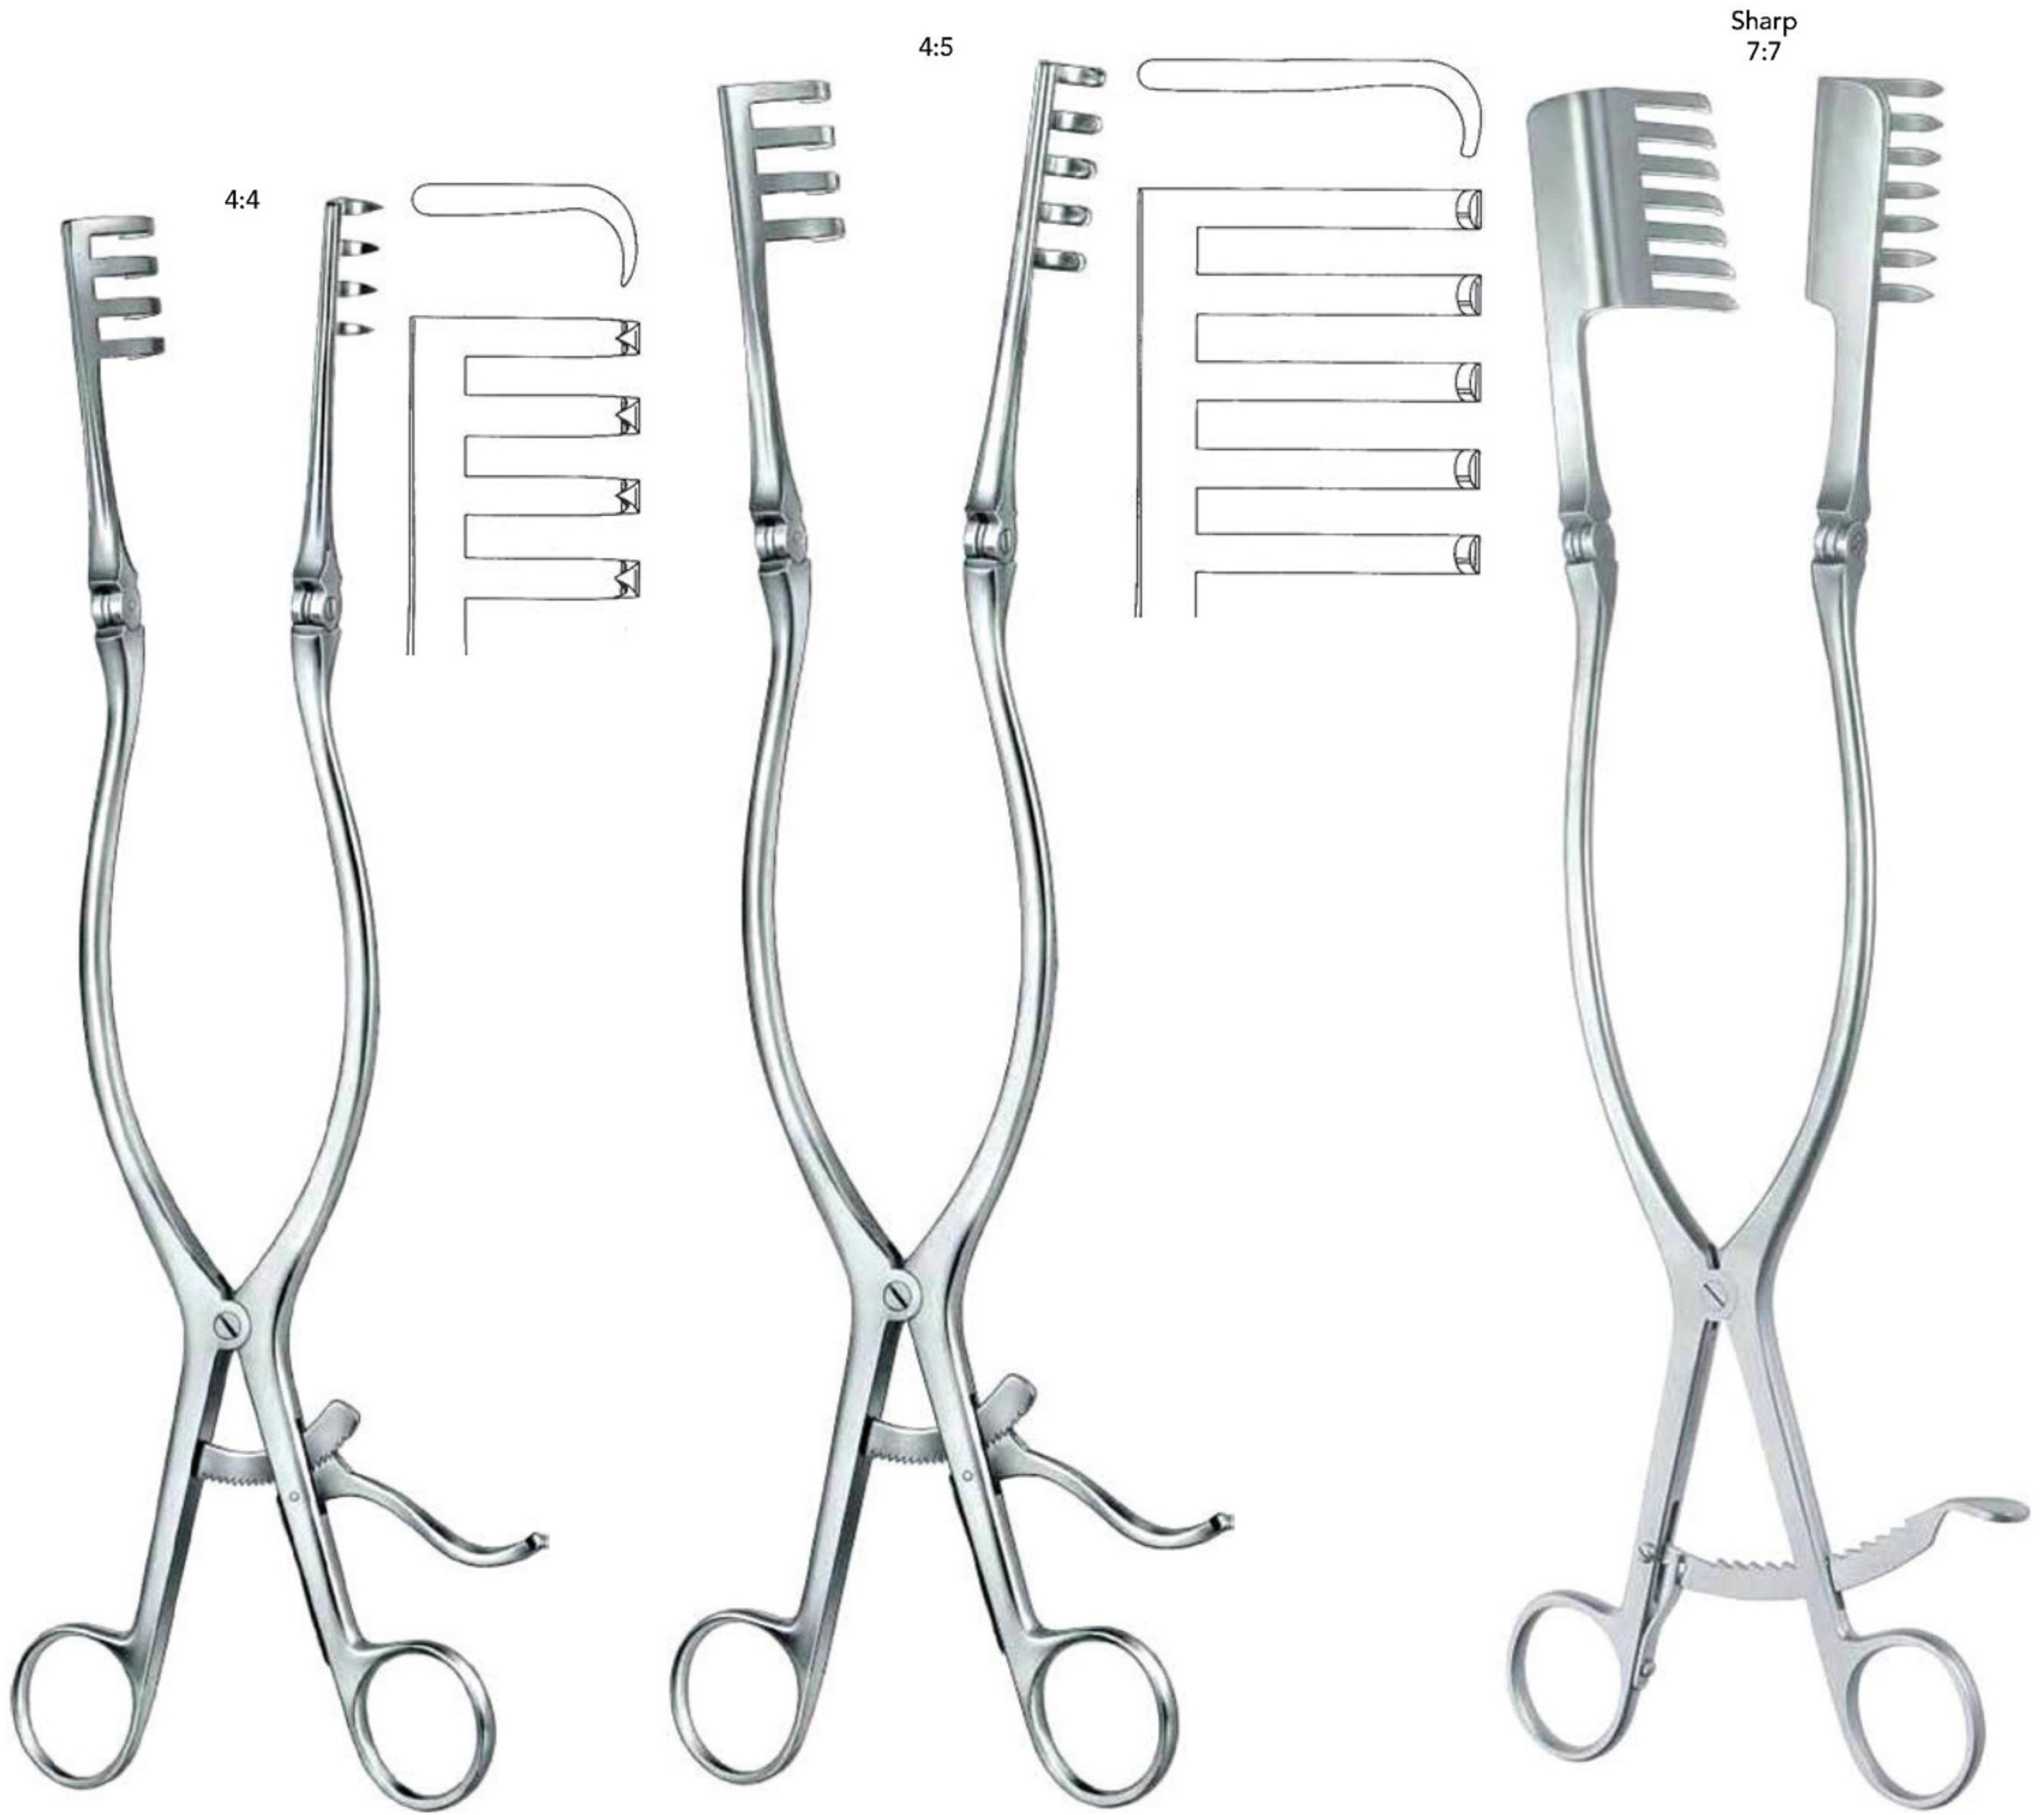

GR727.14

13.5 cm/5¼"

Retractors (Wound Spreaders, self-retaining)

ADSON

PLESTER
13 cm/5"

PLESTER
GR757.11
10.5 cm/4¼"

PLESTER
GR759.11
10.5 cm/4¼"

MILLIGAN
GR765.13
13.5 cm/5¼"

Retractors (Wound Spreaders, self-retaining)

BECKMANN
 32 cm/12¾" Sharp **GR776.31**
 31.5 cm/12½" Semi-Sharp **GR776.32**

ADSON
 Sharp **GR777.32** Semi-Sharp **GR777.33**
 33 cm/13"

BECKMAN-EATON
GR778.32
 32 cm/12¾"