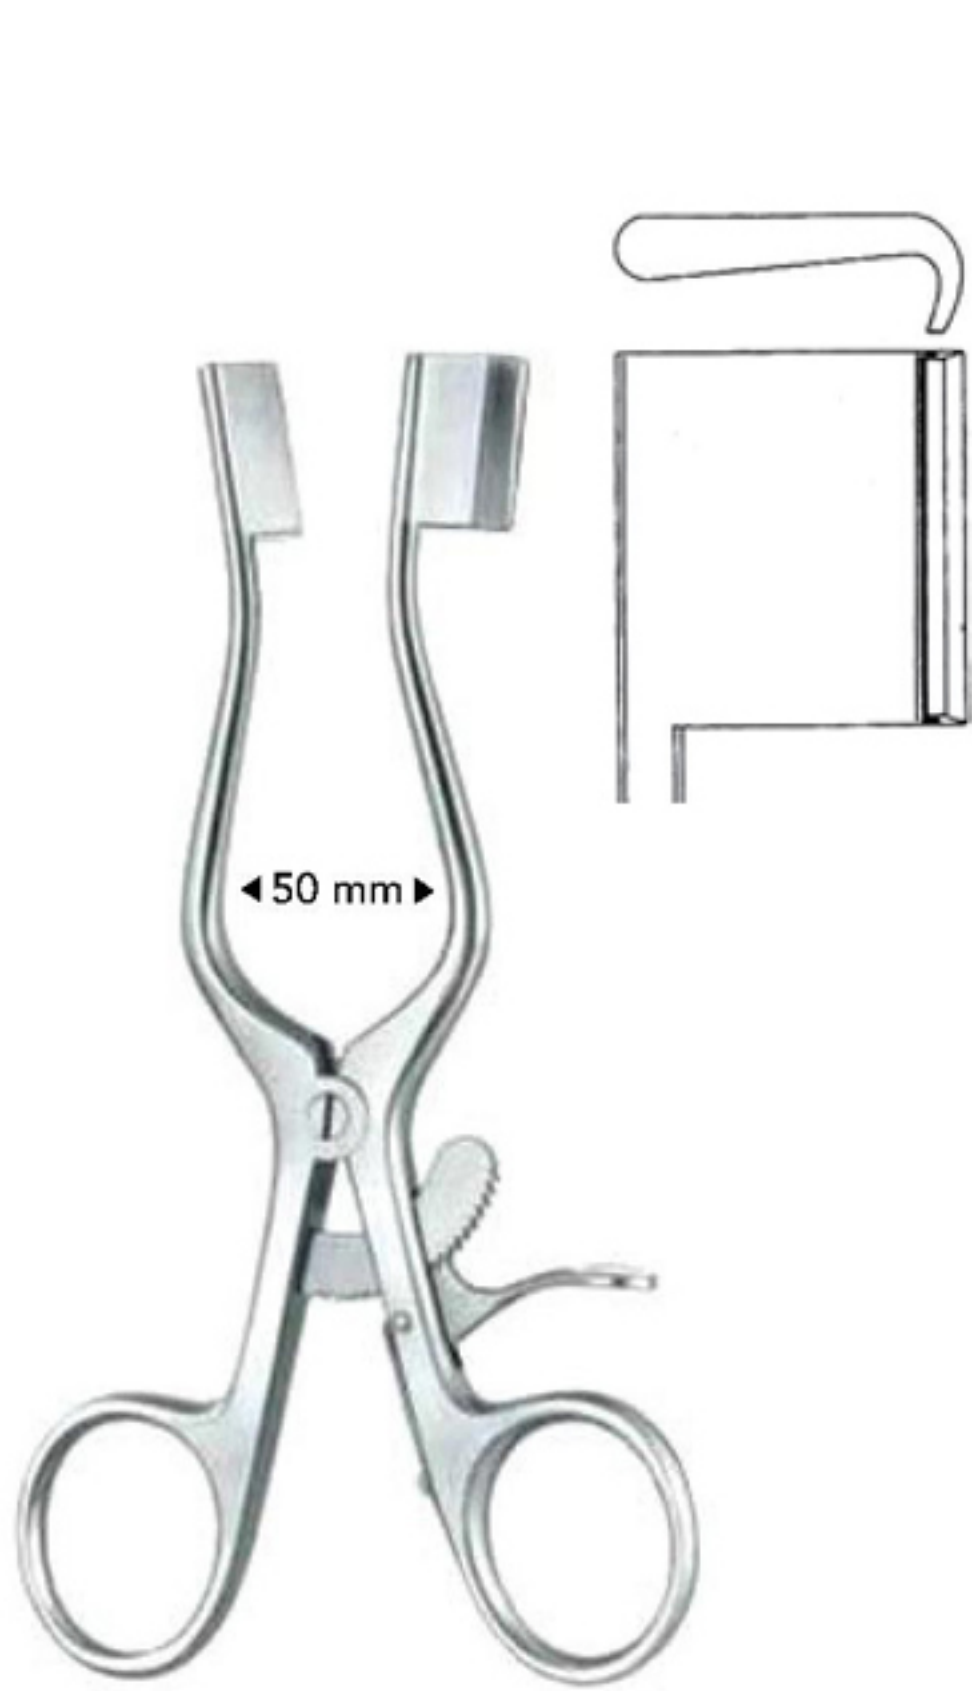

GR1000.05
Sağ bleyd
Right blade

1/1

GR1000.10
Sol bleyd
Left blade

GR1000.11
Sağ bleyd
Right blade

MEYERDING
GR1000.12
18 cm

Retractors (Wound Spreaders, self-retaining)

WEITLANER-BABY
GR767.13
13.5 cm/5¼"

13 cm/5"

MOLLISON
GR754.15
15.5 cm/6"

WILLIAMS
17 cm/6¾"

	Right blade full	Left blade full
50 x 10 mm	GR761.05	GR762.05
60 x 10 mm	GR761.06	GR762.06
70 x 10 mm	GR761.07	GR762.07

HENLEY
16.5 cm/6½"

Complete with 3 central blades