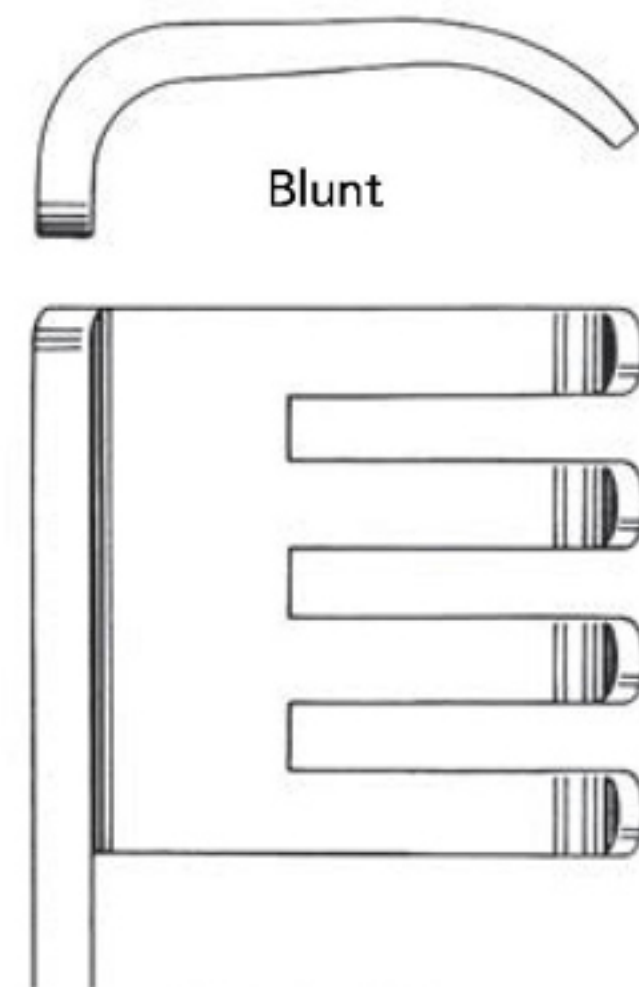

Retractors (Wound Spreaders, self-retaining)

Blunt

Sharp

Blunt

Sharp

Sharp
6:6