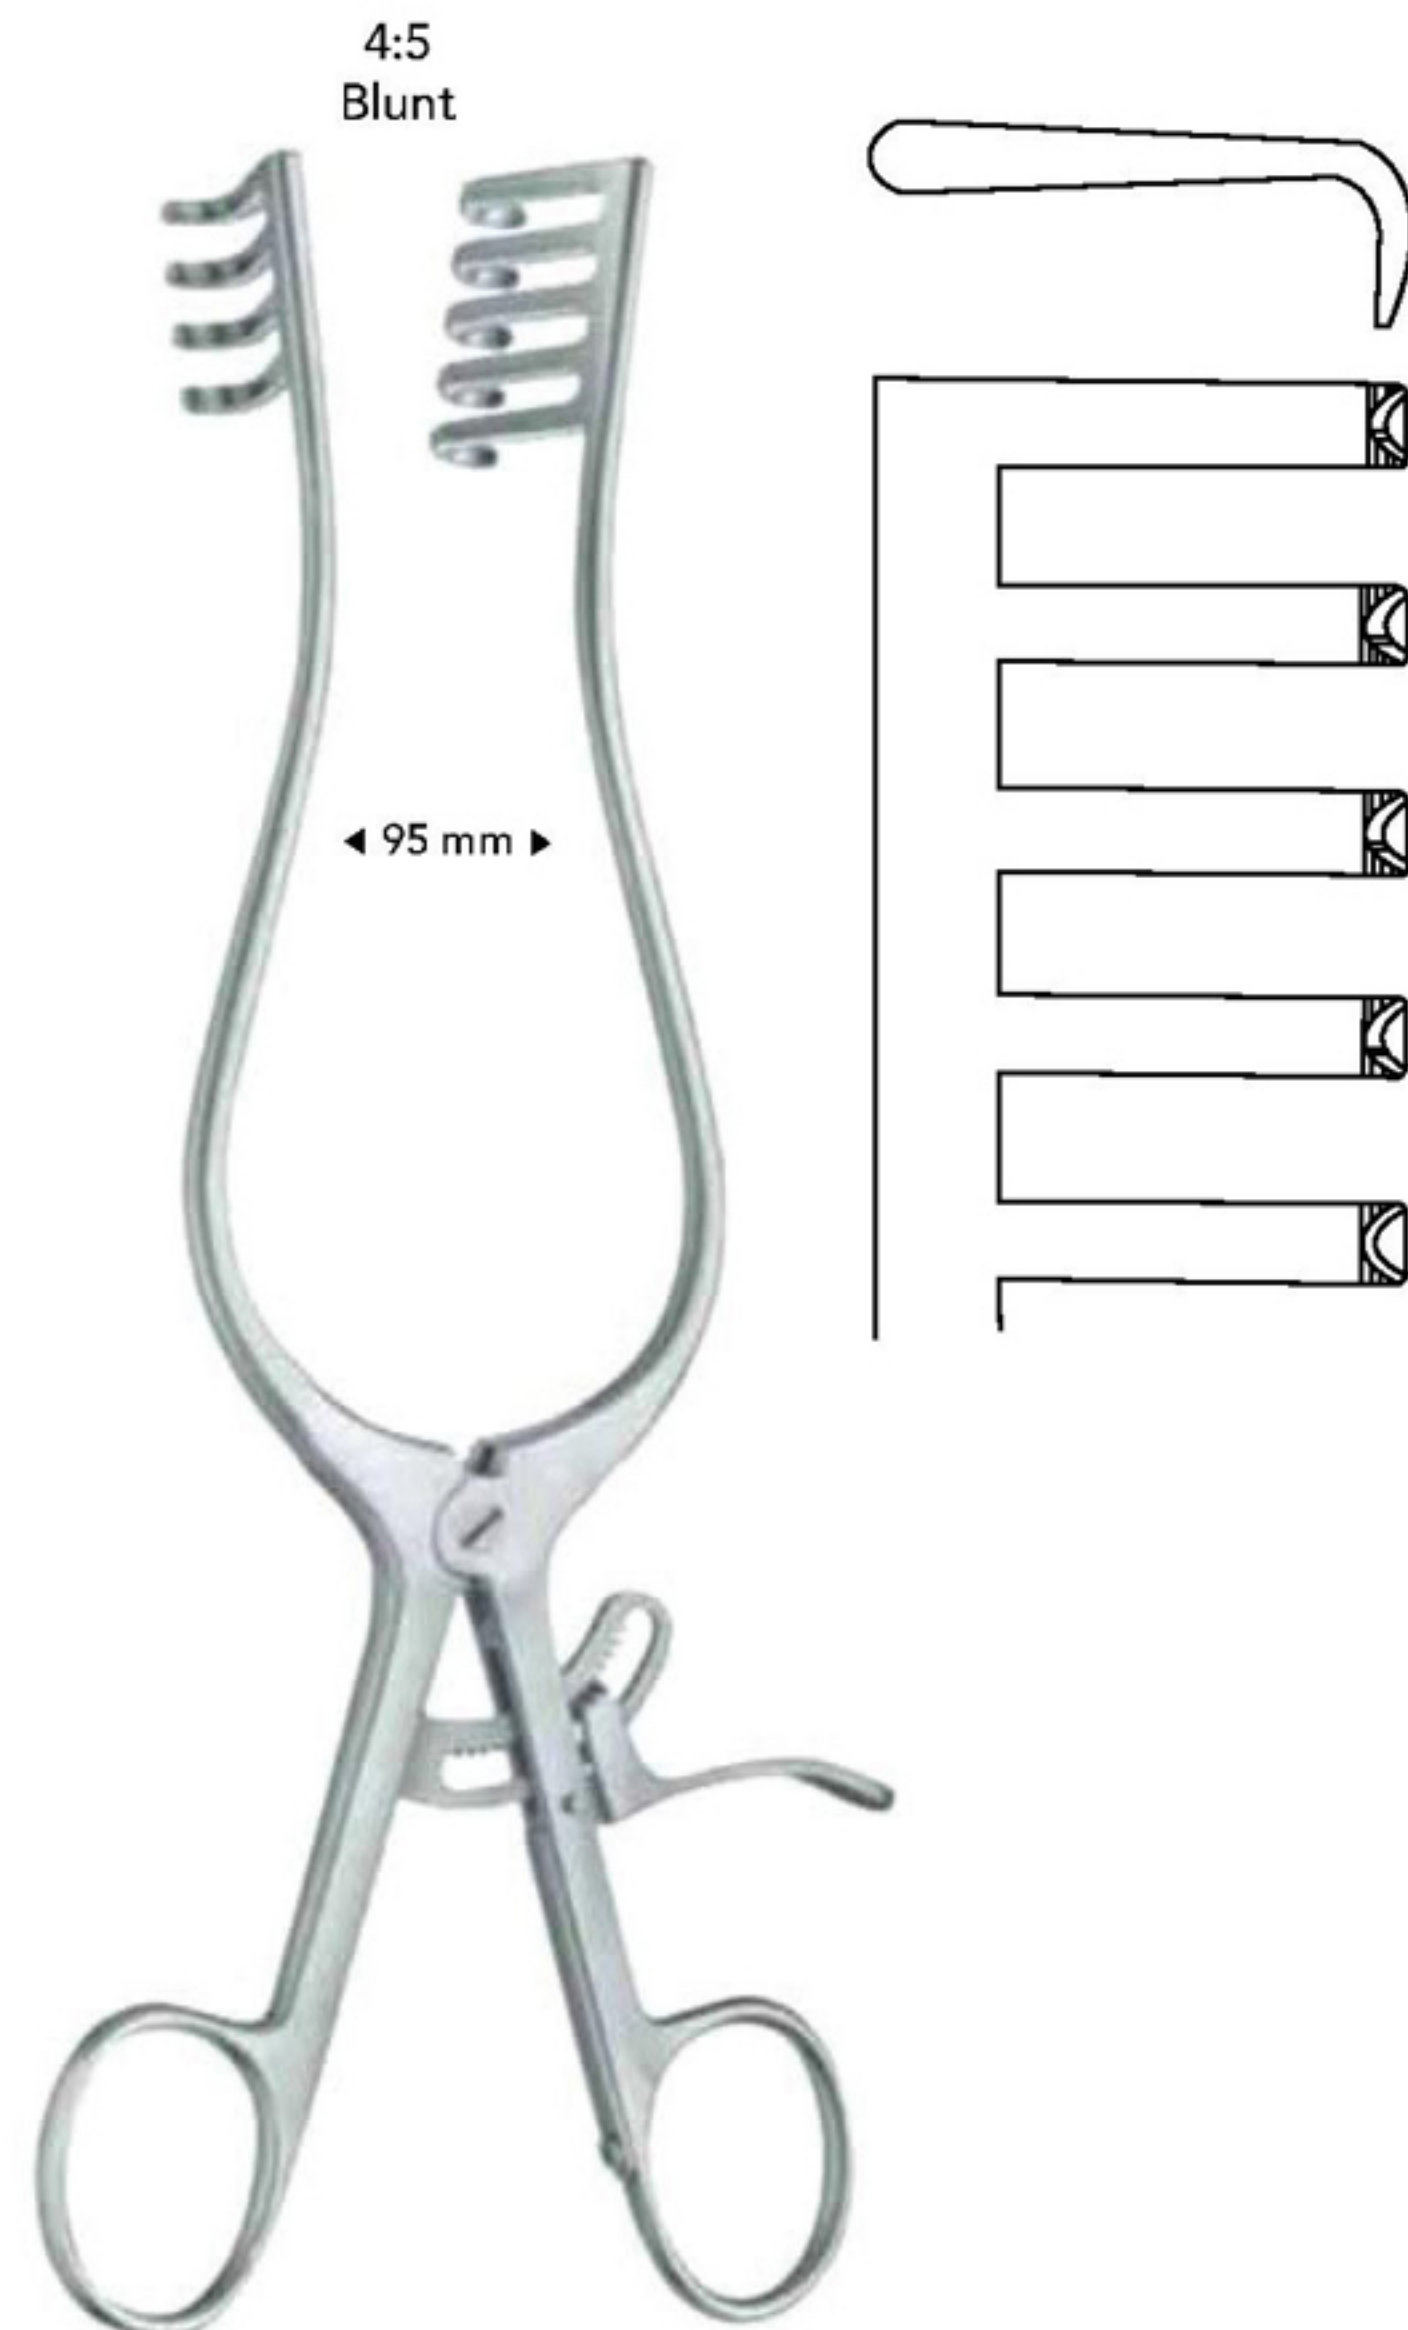

TRAVERS
GR733.21
21.5 cm/8¼"