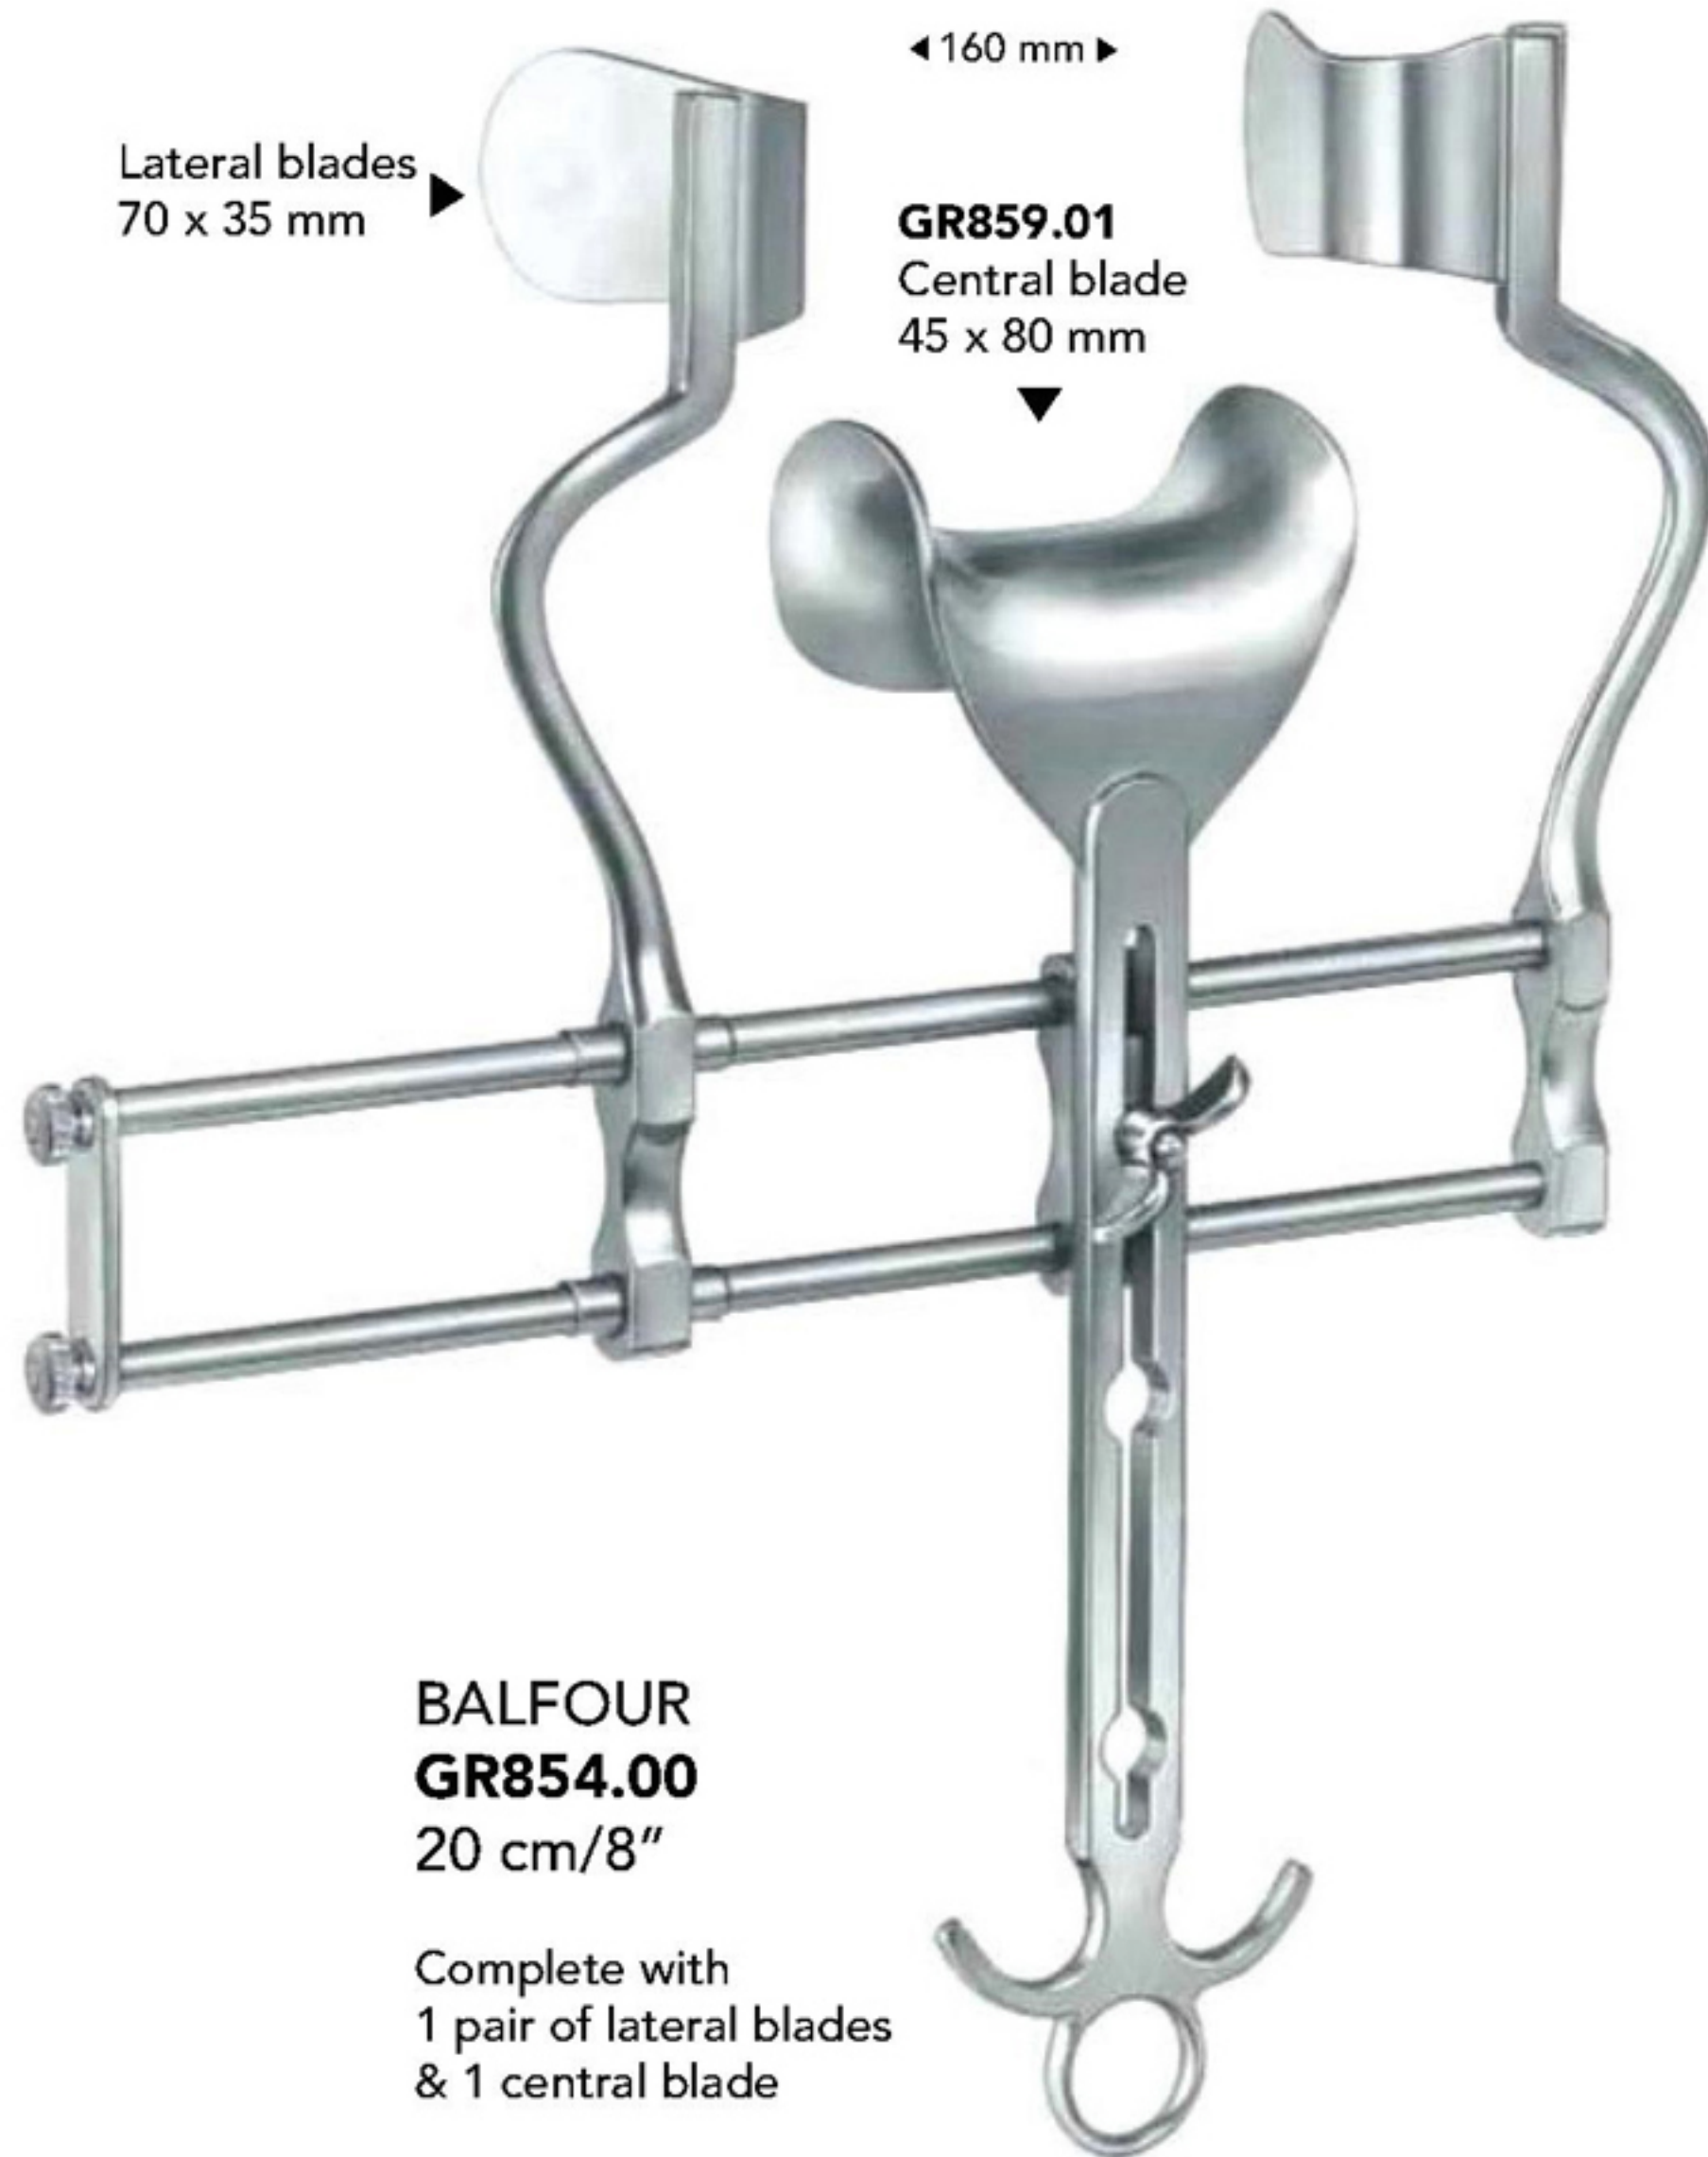

Retractors (Wound Spreaders, self-retaining)

BALFOUR MOD. USA
GR860.00
20 cm/8"

Complete with
1 pair of lateral blades
& 1 central blade