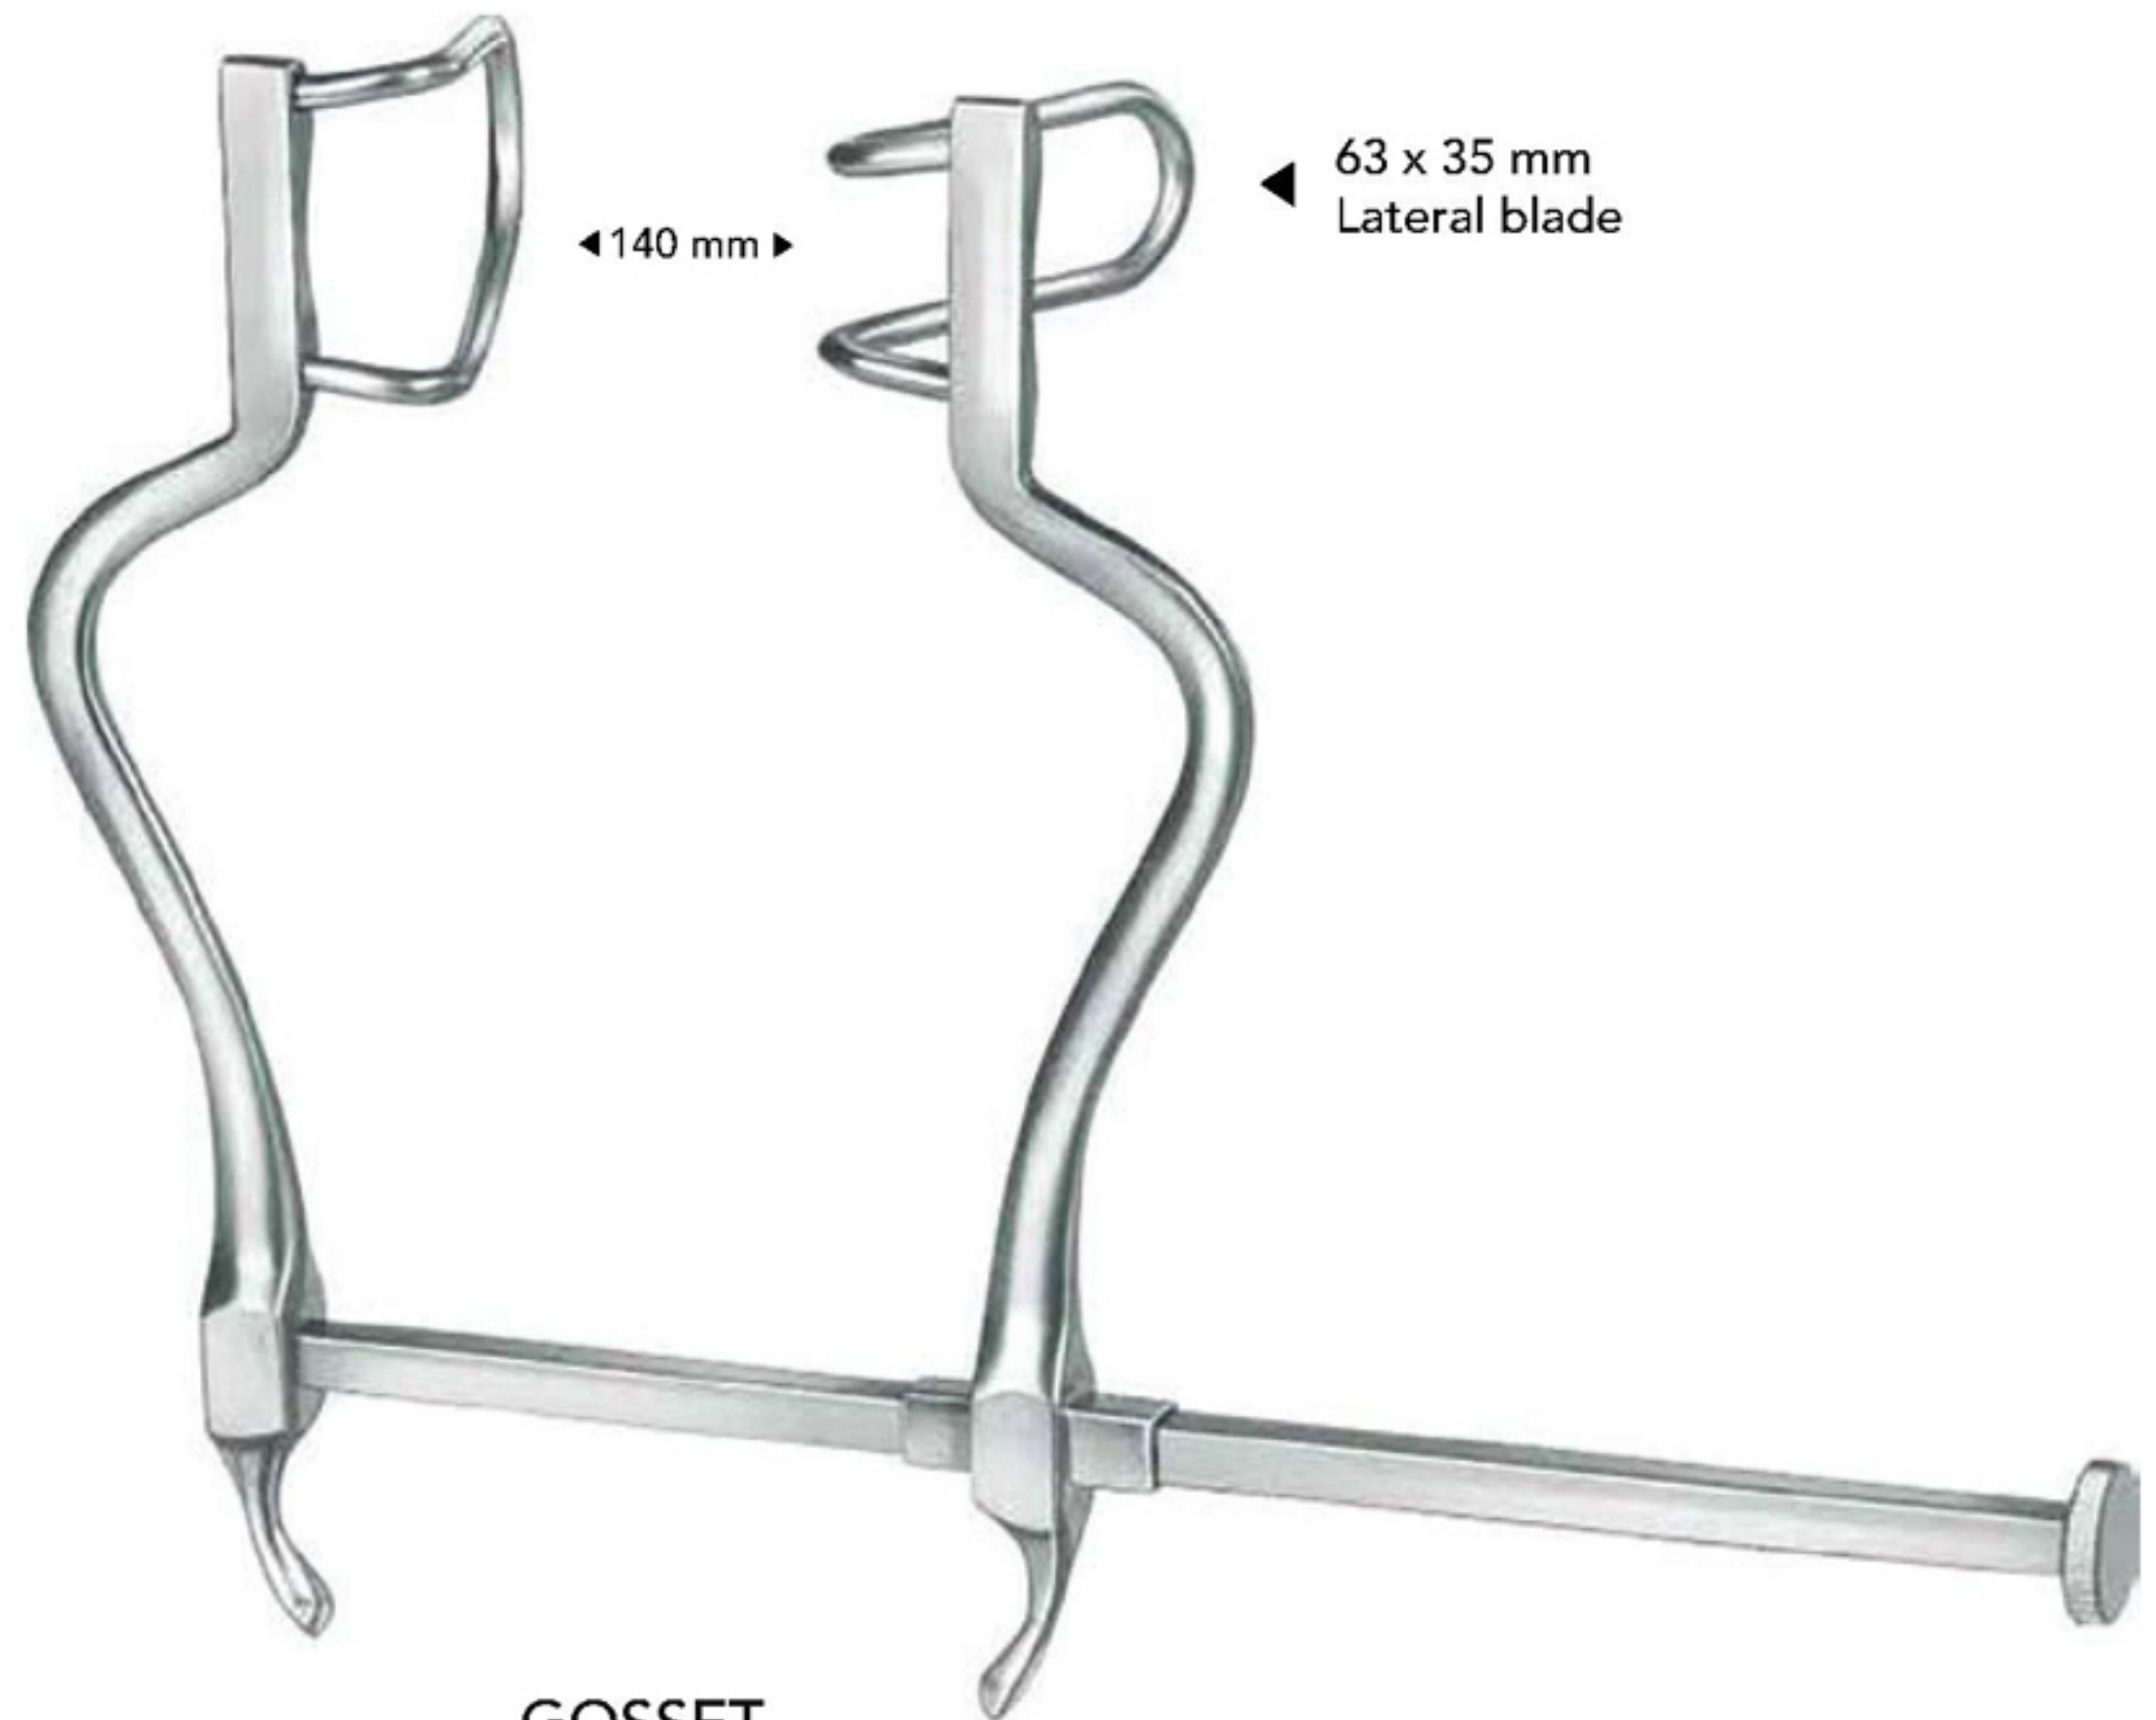

Retractors (Wound Spreaders, self-retaining)

BALFOUR-BABY
GR850.00
12.5 cm/5"

Complete with
1 pair of lateral blades
& 1 central blade

BALFOUR
GR852.00
20 cm/8"

Complete with
1 pair of lateral blades
& 1 central blade

BALFOUR
GR856.00
20 cm/8"

Complete with
1 pair of lateral blades
& 1 central blade **GR856.91**

Retractors (Wound Spreaders, self-retaining)

BALFOUR MOD. USA
GR860.00
20 cm/8"

Complete with
1 pair of lateral blades
& 1 central blade

Retractors (Wound Spreaders, self-retaining)

GOSSET-BABY
GR840.00
12.5 cm/5"

GOSSET
GR846.00
18.5 cm/7¼"

GOSSET
GR844.00
16.5 cm/6½"

Complete with
2 fixed lateral blades
& 2 central blades

O'SULLIVAN-O'CONNOR
GR868.00
20 cm/8"