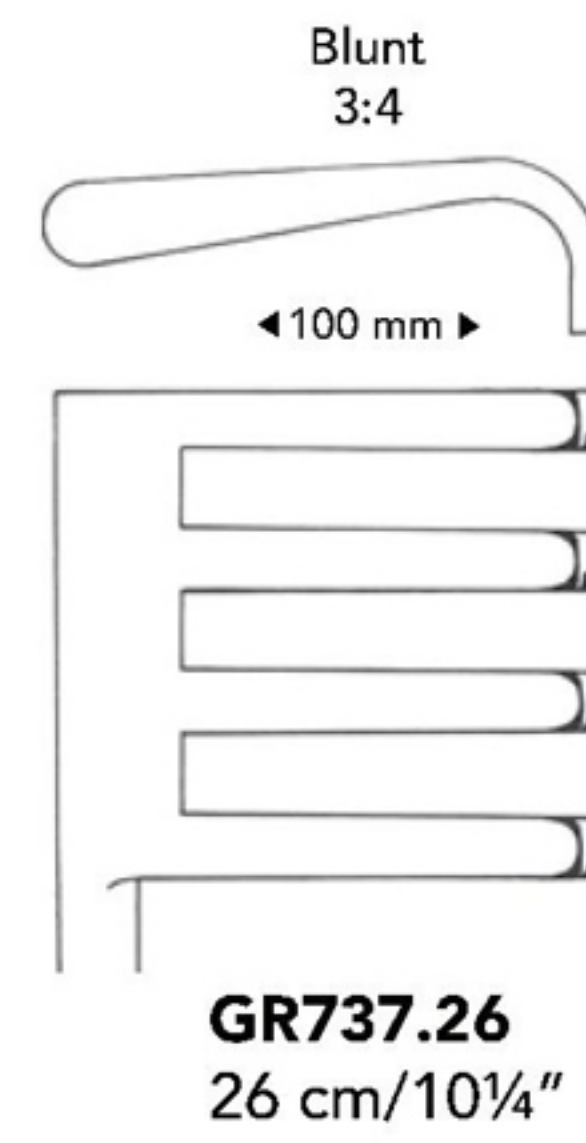

MOLLISON
GR754.15
15.5 cm/6"

WILLIAMS
17 cm/6¾"

	Right blade full	Left blade full
50 x 10 mm	GR761.05	GR762.05
60 x 10 mm	GR761.06	GR762.06
70 x 10 mm	GR761.07	GR762.07

HENLEY
16.5 cm/6½"

Complete with 3 central blades

GR727.14

13.5 cm/5¼"

Retractors (Wound Spreaders, self-retaining)

ADSON

PLESTER
13 cm/5"

PLESTER
GR757.11
10.5 cm/4¼"

PLESTER
GR759.11
10.5 cm/4¼"

MILLIGAN
GR765.13
13.5 cm/5¼"