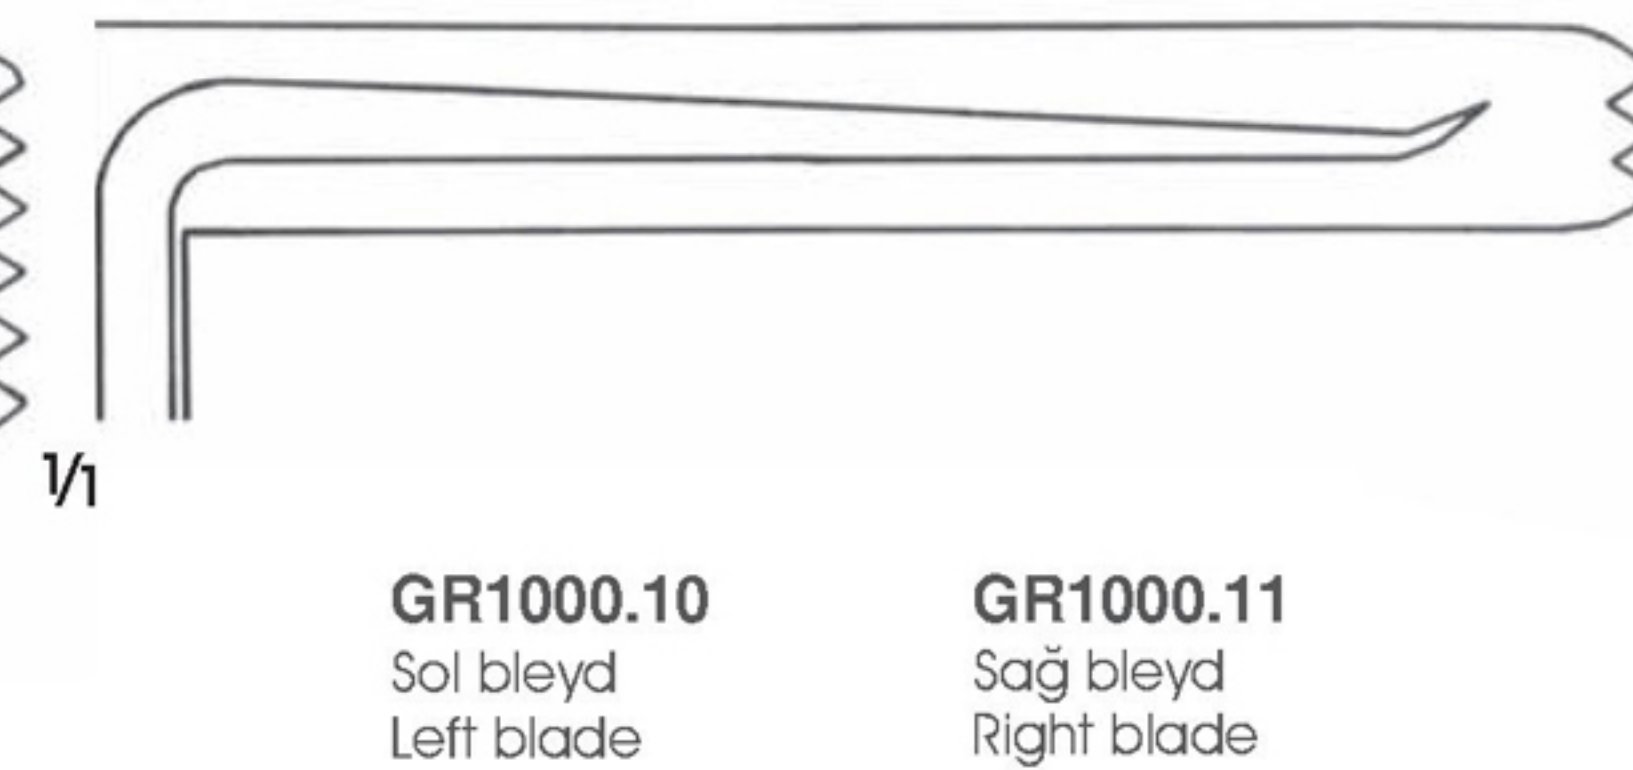

1/1

GR1000.10
Sol bleyd
Left blade

GR1000.11
Sağ bleyd
Right blade