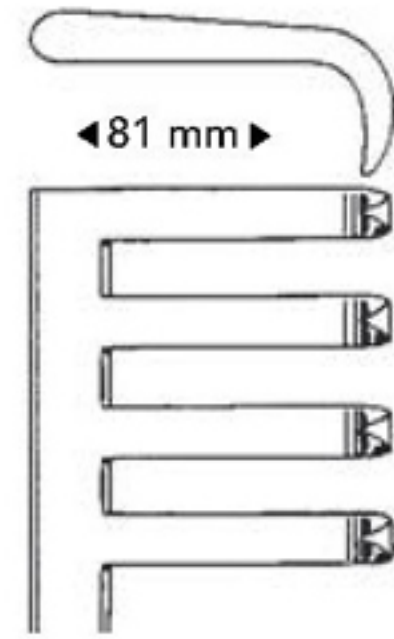

MOLLISON
GR754.15
15.5 cm/6"

WILLIAMS
17 cm/6¾"

	Right blade full	Left blade full
50 x 10 mm	GR761.05	GR762.05
60 x 10 mm	GR761.06	GR762.06
70 x 10 mm	GR761.07	GR762.07

HENLEY
16.5 cm/6½"

Complete with 3 central blades

GR769.00

GR768.00

Spare central Blades for HENLEY

18 x 17 mm	GR768.19
25 x 17 mm	GR768.25
32 x 17 mm	GR768.32

Retractors (Wound Spreaders, self-retaining)

ADSON

GR770.13
14 cm/5½"

GR770.16
16 cm/6¼"