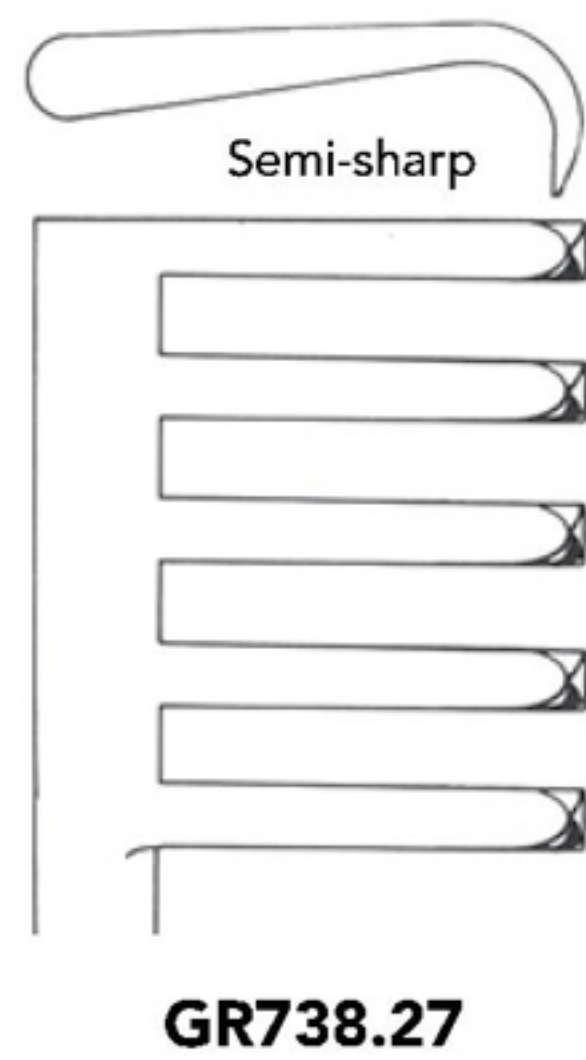

Retractors (Wound Spreaders, self-retaining)

NORFOLK-NORWICH
GR733.22
21.5 cm/8¼"

TRAVERS
GR733.21
21.5 cm/8¼"

25.5 cm/10"

GR738.25

GR739.25

GR738.27

HARTMANN
GR767.00
26 cm/10¼"