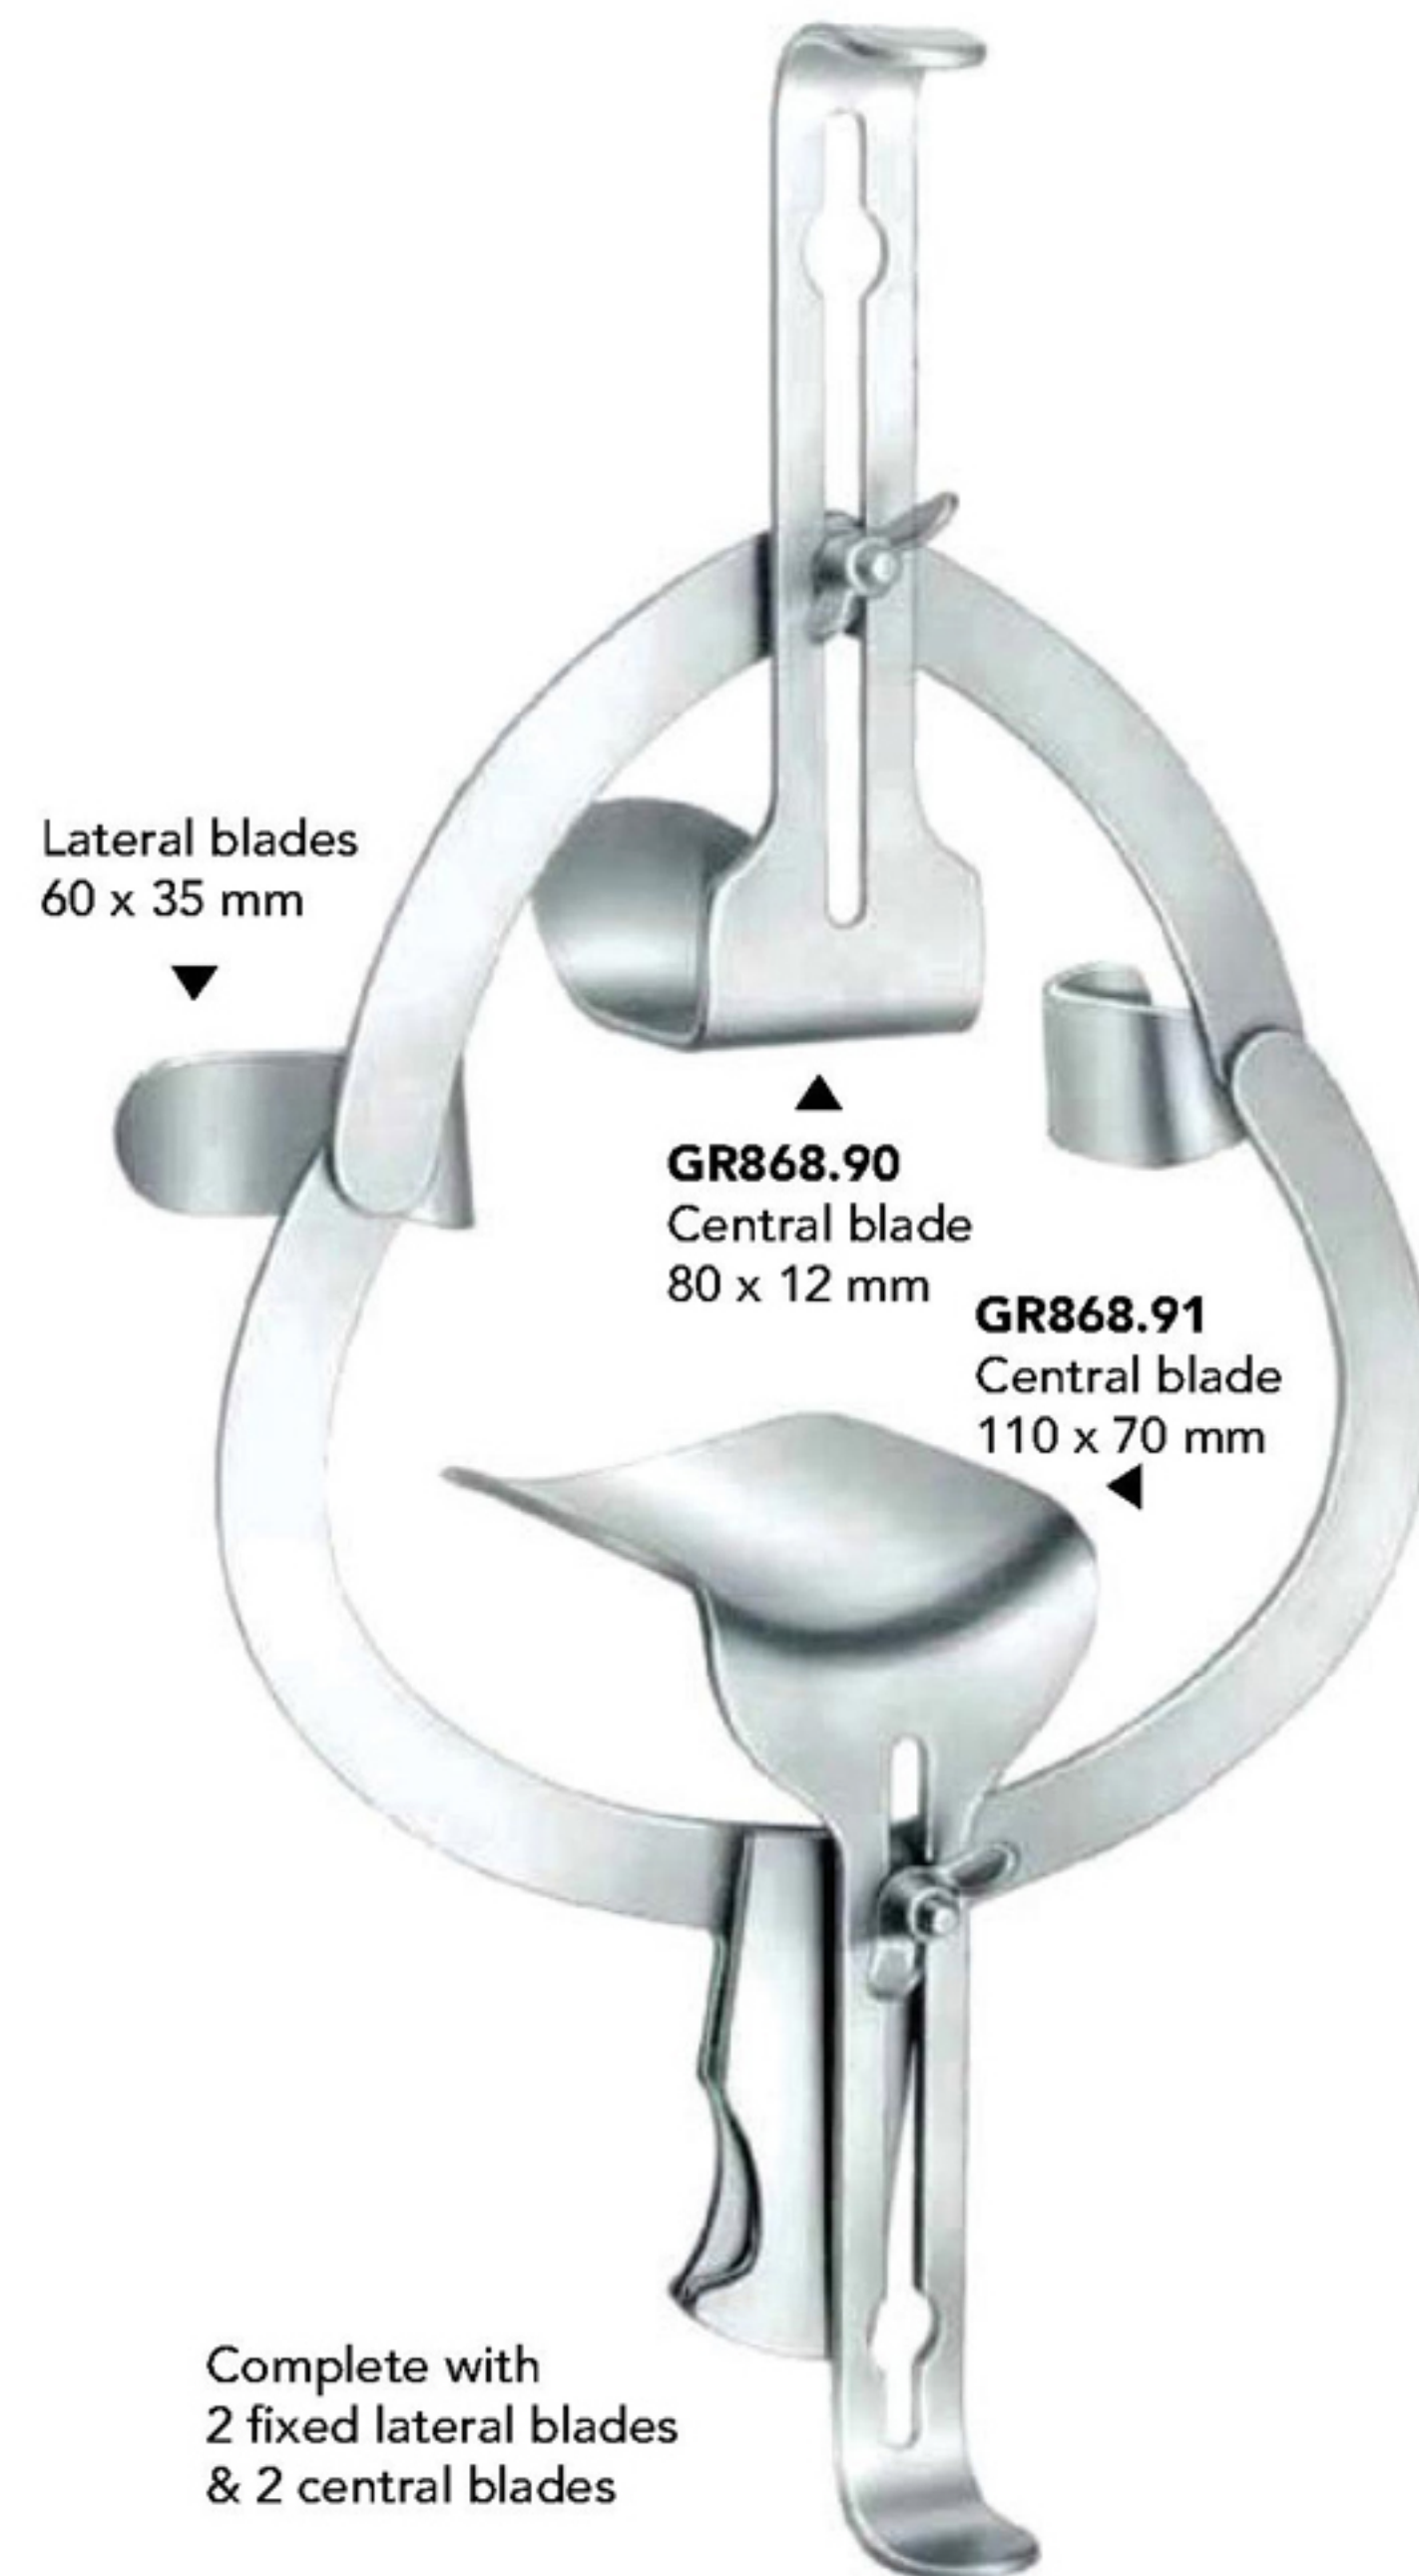

Retractors (Wound Spreaders, self-retaining)

GOSSET-BABY
GR840.00
12.5 cm/5"

GOSSET
GR846.00
18.5 cm/7¼"

GOSSET
GR844.00
16.5 cm/6½"

Complete with
2 fixed lateral blades
& 2 central blades

O'SULLIVAN-O'CONNOR
GR868.00
20 cm/8"

Retractors (Wound Spreaders, self-retaining)

GR882.30
Frame only

Internal dimensions
300 x 240 mm

Flat blades

KIRSCHNER	
GR882.00	Complete Set
GR889.50	50 x 65 mm 3x
GR889.80	85 x 90 mm 1x
GR889.98	80 x 90 mm 1x
GR889.99	105 x 35 mm 1x