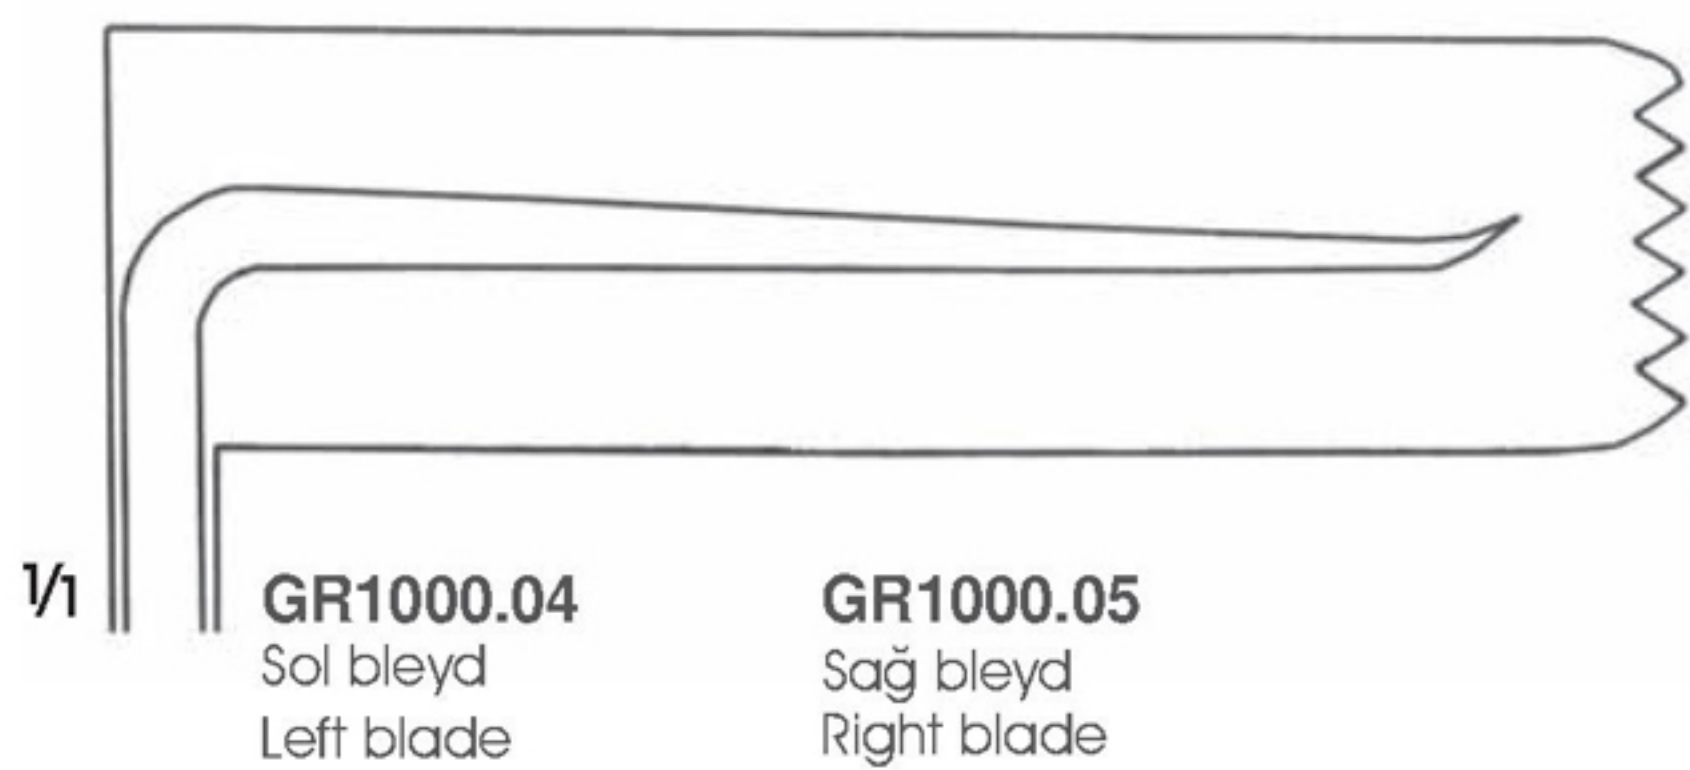

1/1

1/1

GR1000.04
Sol bleyd
Left blade

GR1000.05
Sağ bleyd
Right blade