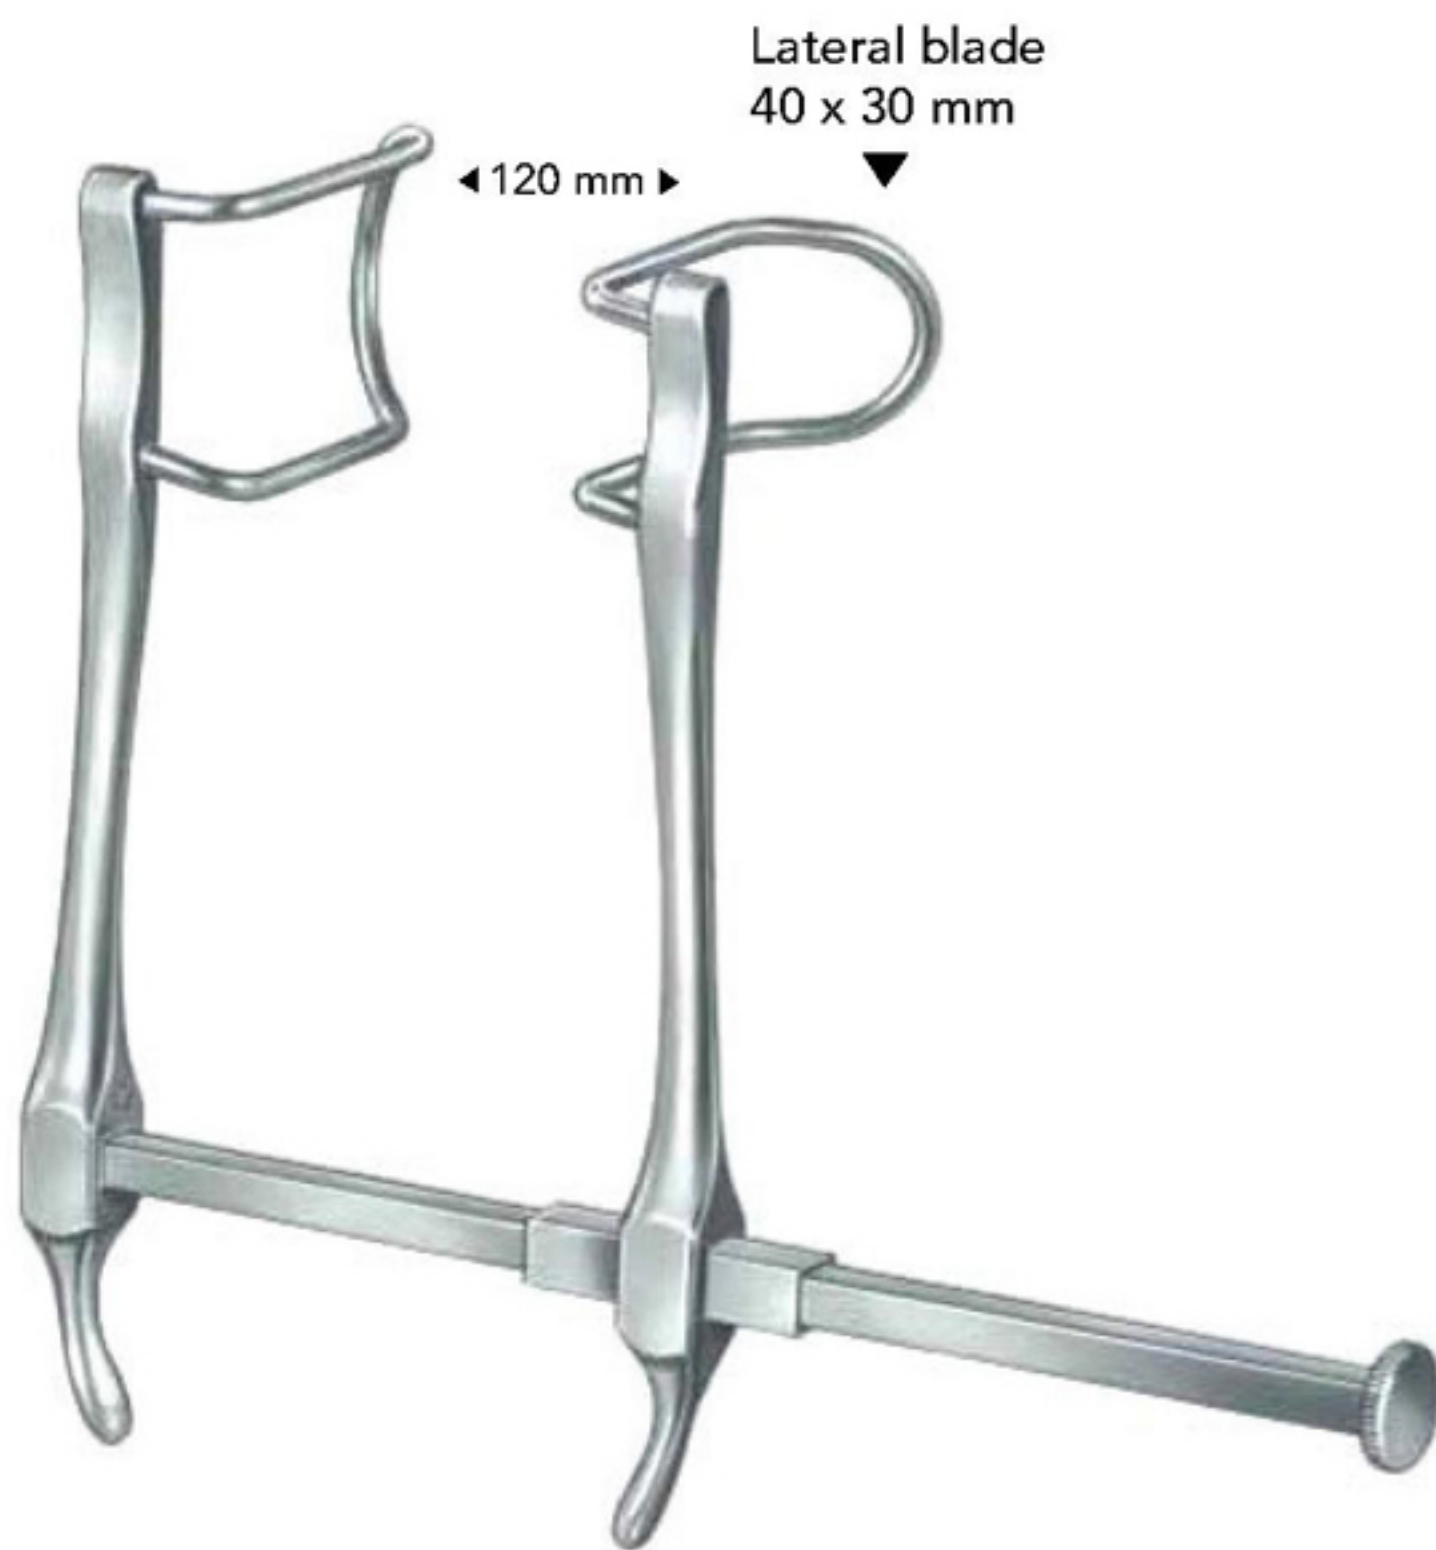

Retractors (Wound Spreaders, self-retaining)

BALFOUR-BABY
GR850.00
12.5 cm/5"

Complete with
1 pair of lateral blades
& 1 central blade

BALFOUR
GR852.00
20 cm/8"

Complete with
1 pair of lateral blades
& 1 central blade

BALFOUR
GR856.00
20 cm/8"

Complete with
1 pair of lateral blades
& 1 central blade **GR856.91**

Retractors (Wound Spreaders, self-retaining)

BALFOUR MOD. USA
GR860.00
20 cm/8"

Complete with
1 pair of lateral blades
& 1 central blade

Retractors (Wound Spreaders, self-retaining)

GOSSET-BABY
GR840.00
12.5 cm/5"

GOSSET
GR846.00
18.5 cm/7¼"

GOSSET
GR844.00
16.5 cm/6½"

Complete with
2 fixed lateral blades
& 2 central blades

O'SULLIVAN-O'CONNOR
GR868.00
20 cm/8"