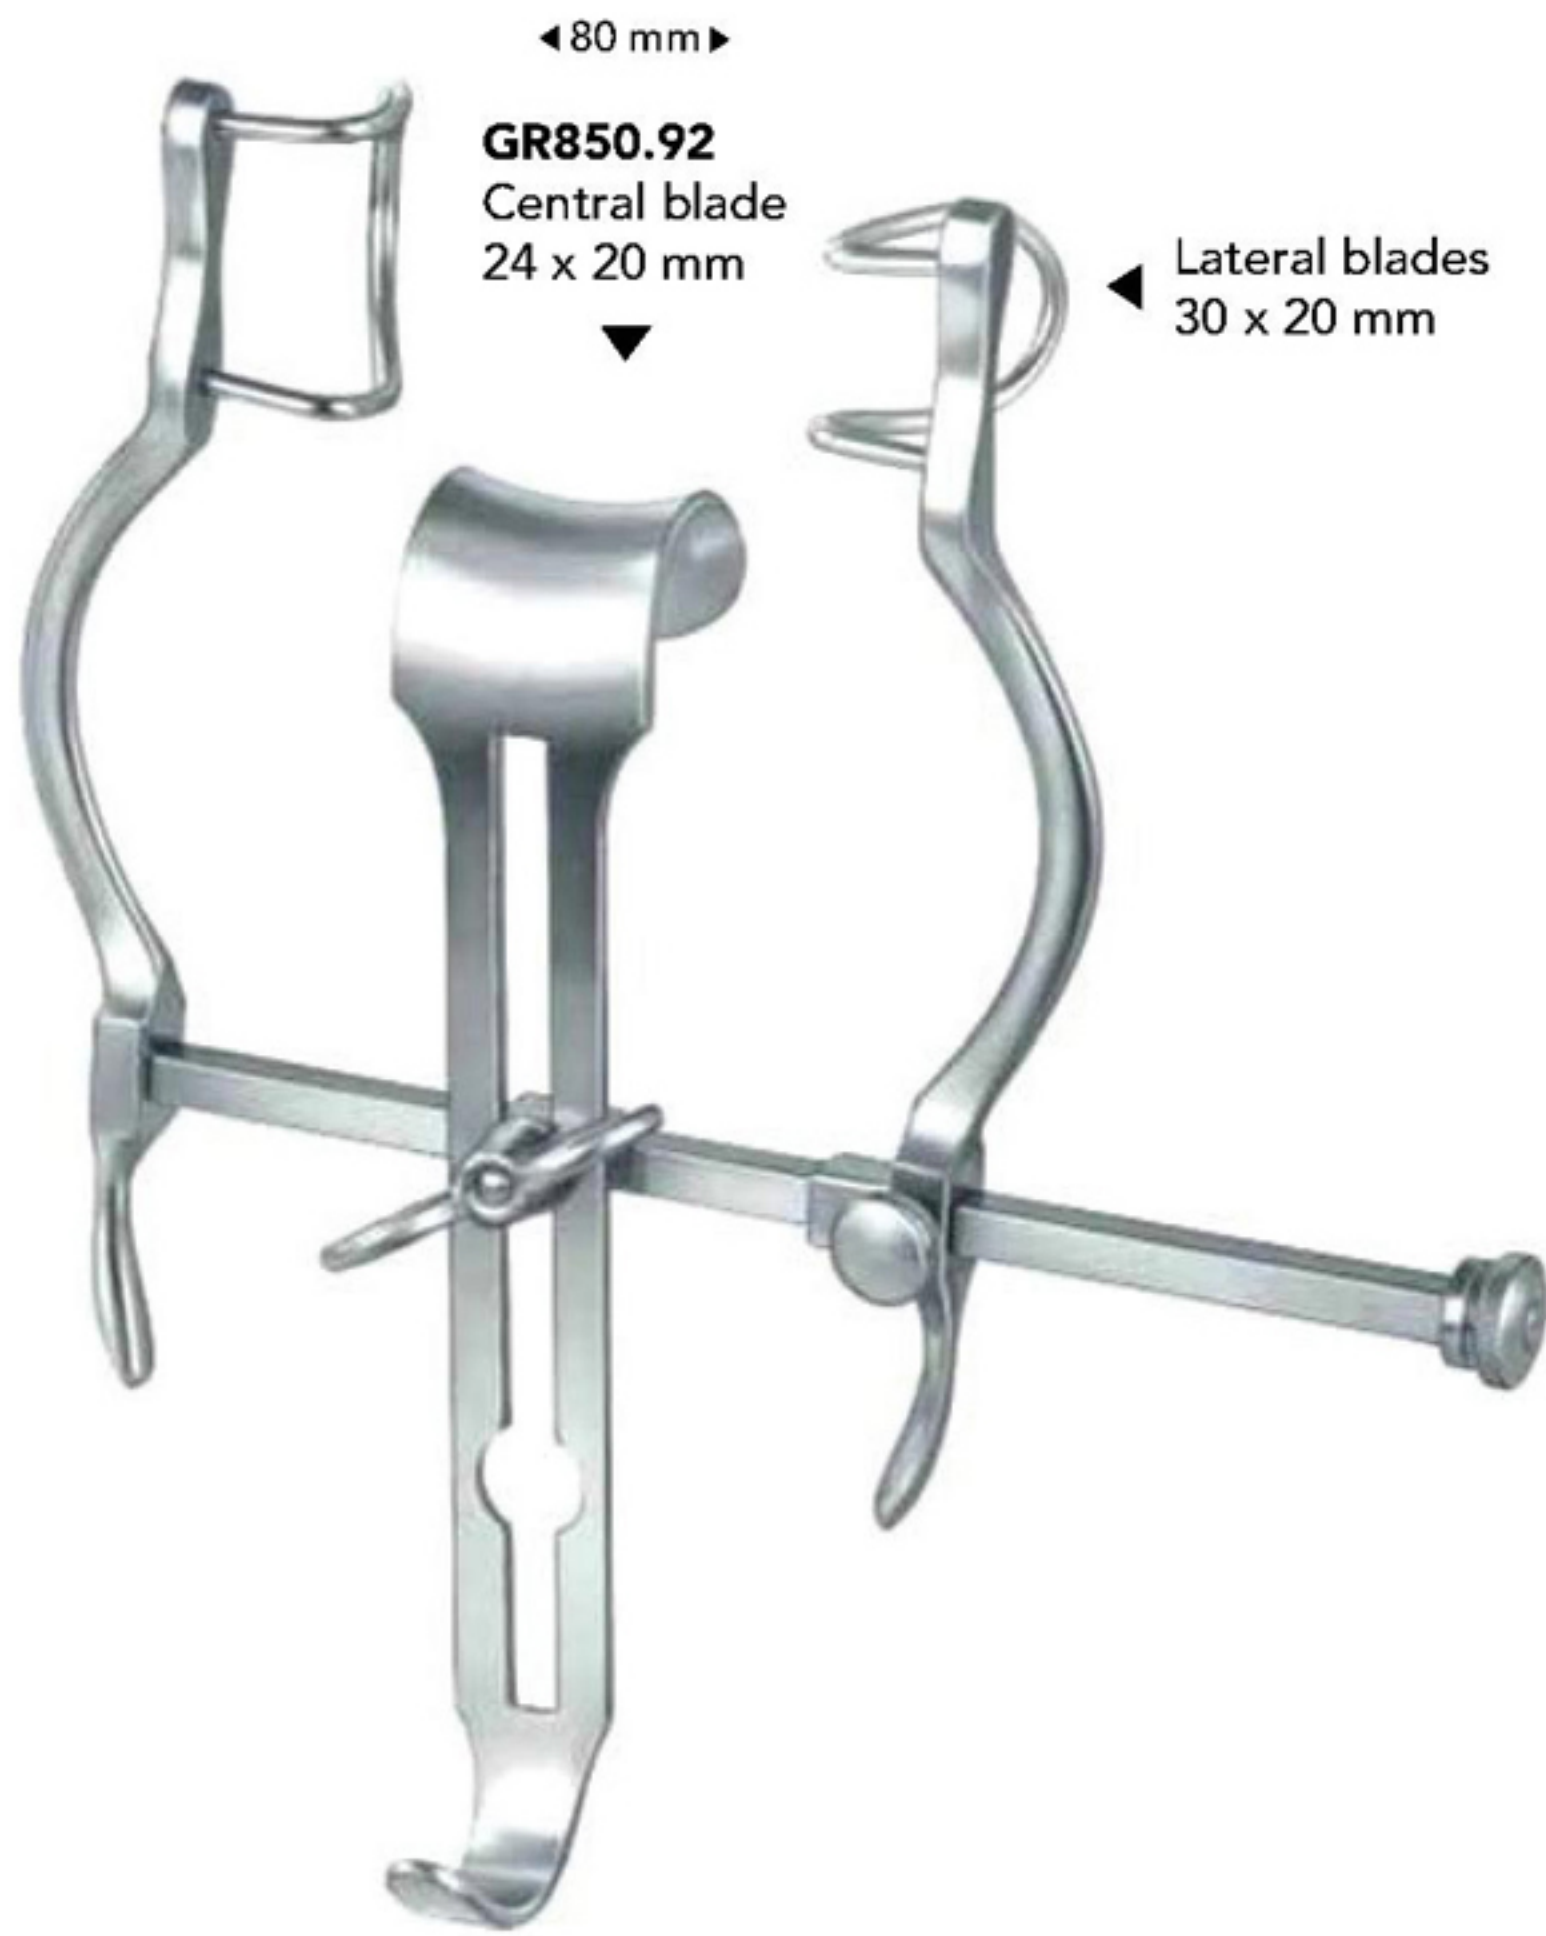

Retractors (Wound Spreaders, self-retaining)

BALFOUR-BABY
GR850.00
12.5 cm/5"

Complete with
1 pair of lateral blades
& 1 central blade