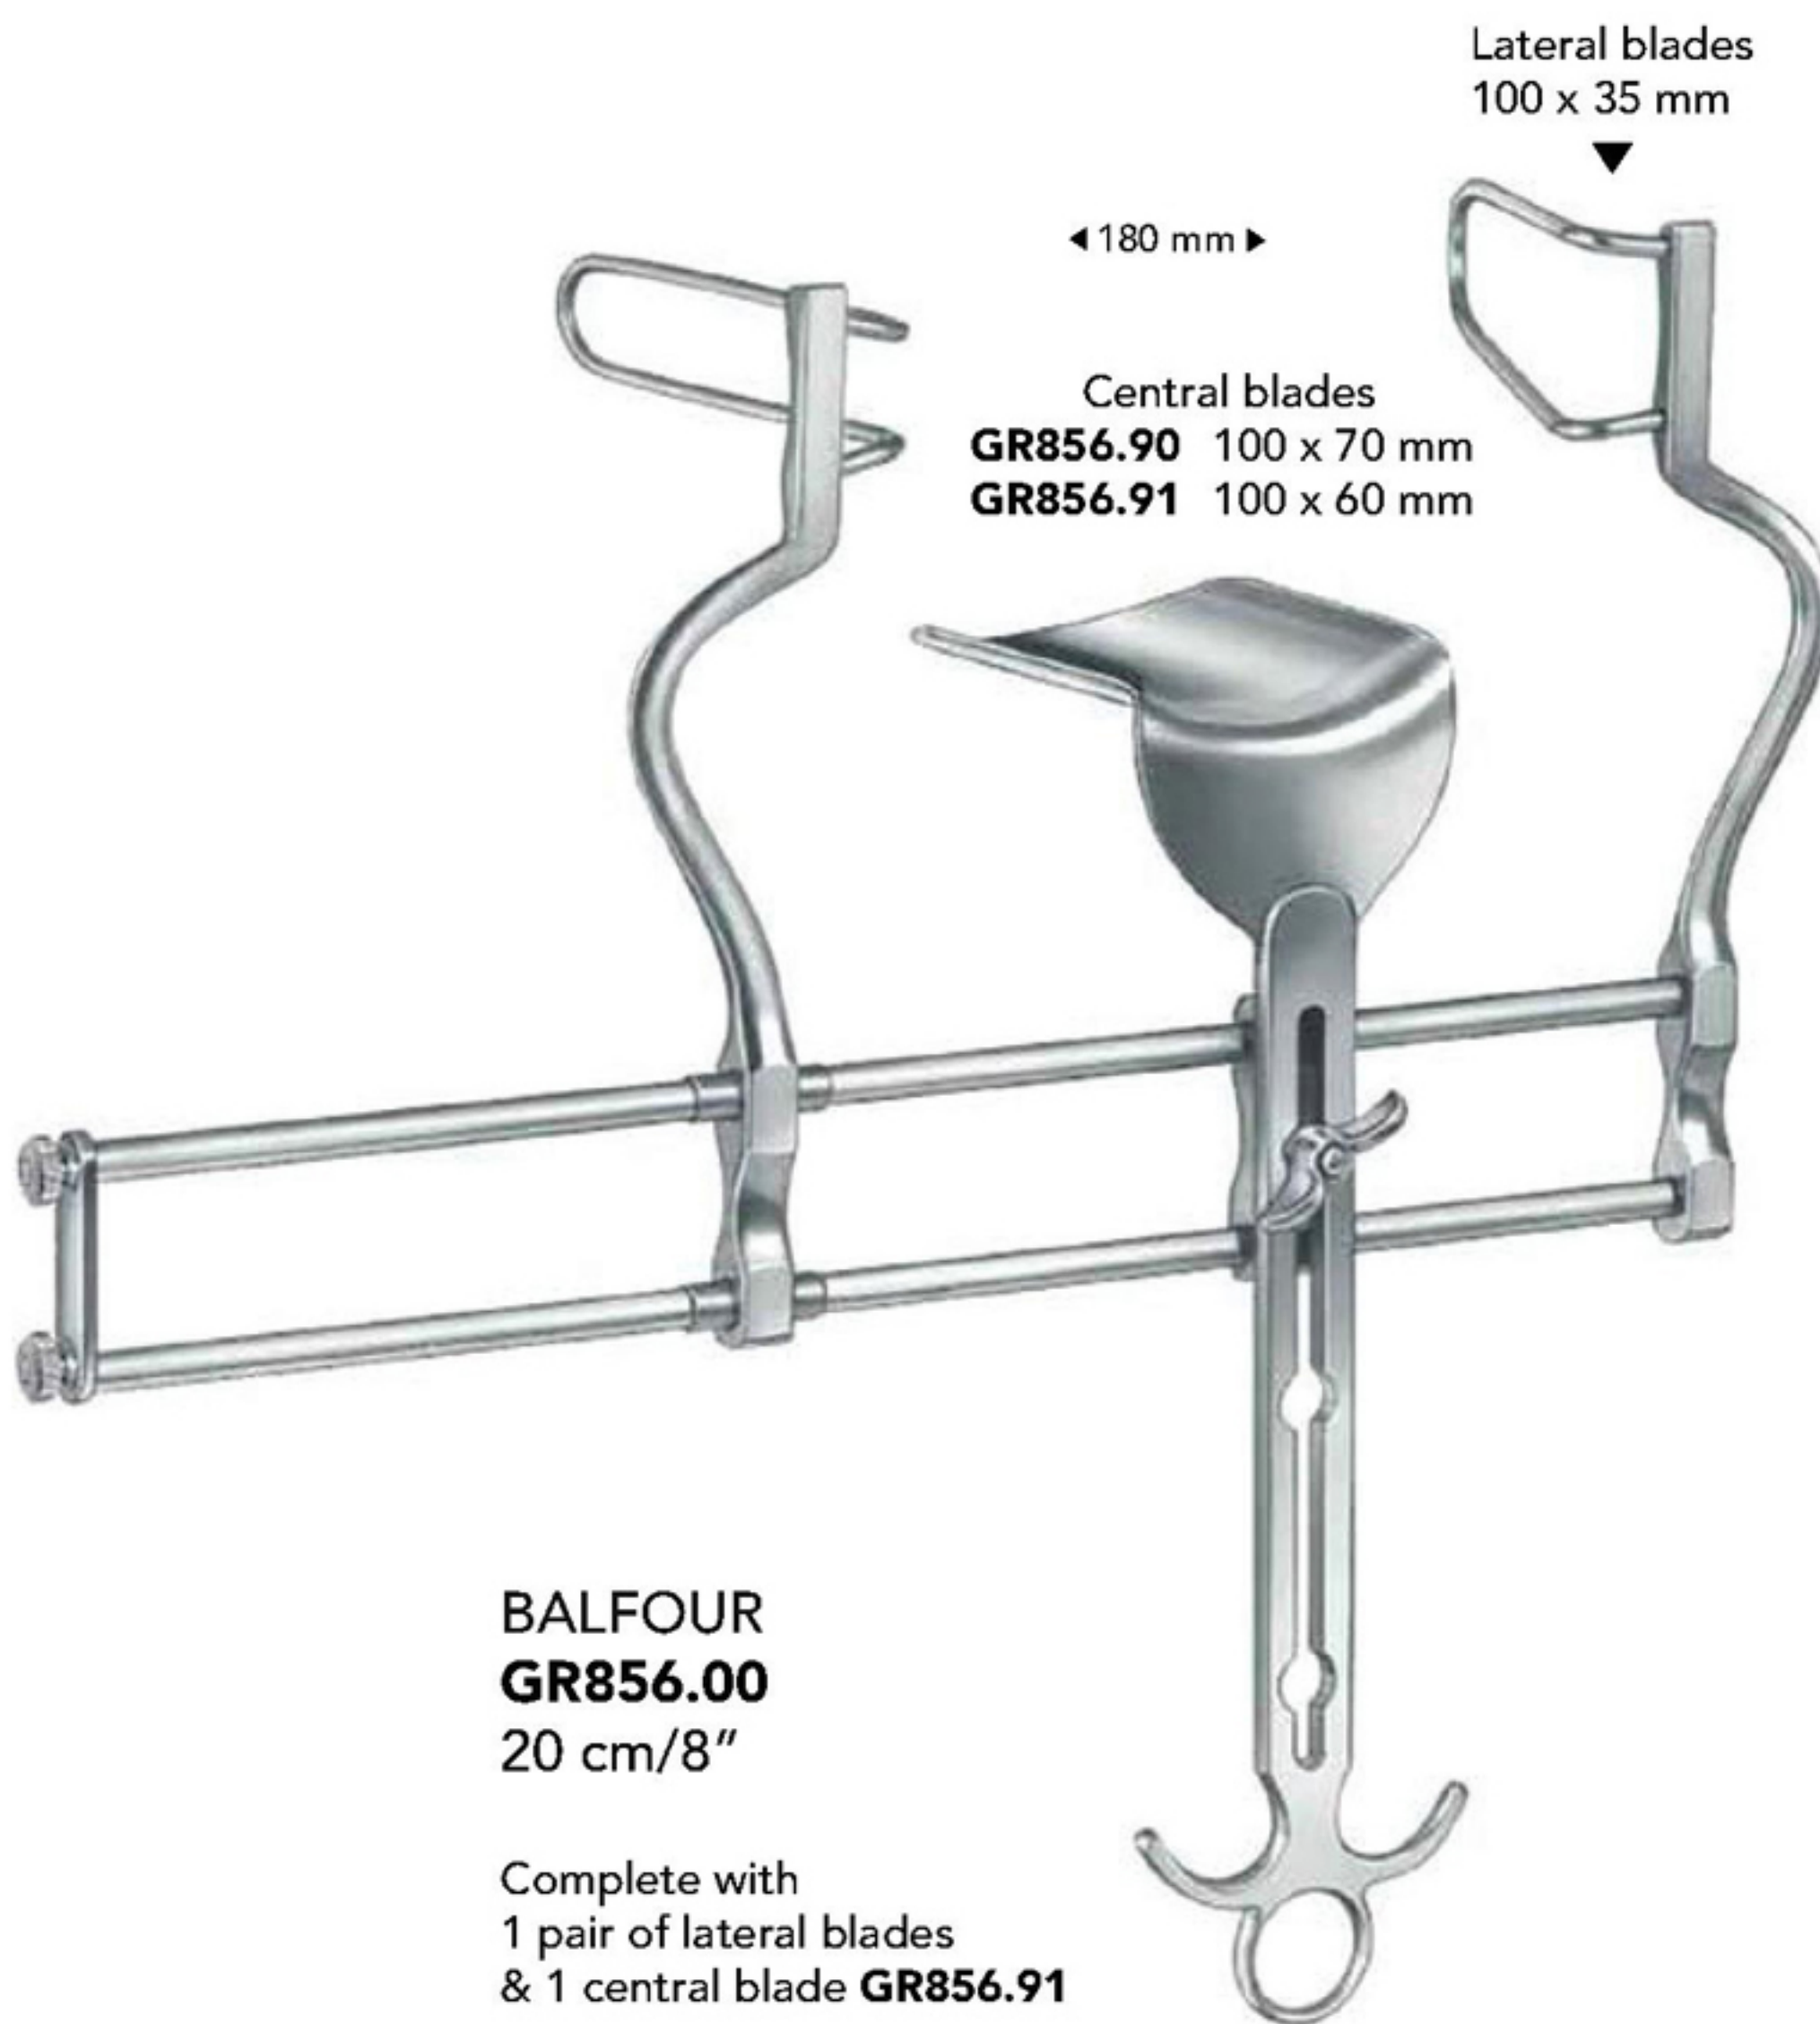

Retractors (Wound Spreaders, self-retaining)

BALFOUR-BABY
GR850.00
12.5 cm/5"

Complete with
1 pair of lateral blades
& 1 central blade

BALFOUR
GR852.00
20 cm/8"

Complete with
1 pair of lateral blades
& 1 central blade

BALFOUR
GR856.00
20 cm/8"

Complete with
1 pair of lateral blades
& 1 central blade **GR856.91**

Retractors (Wound Spreaders, self-retaining)

BALFOUR MOD. USA
GR860.00
20 cm/8"

Complete with
1 pair of lateral blades
& 1 central blade

Retractors (Wound Spreaders, self-retaining)

GOSSET-BABY
GR840.00
12.5 cm/5"

GOSSET
GR846.00
18.5 cm/7¼"

GOSSET
GR844.00
16.5 cm/6½"

Complete with
2 fixed lateral blades
& 2 central blades

O'SULLIVAN-O'CONNOR
GR868.00
20 cm/8"