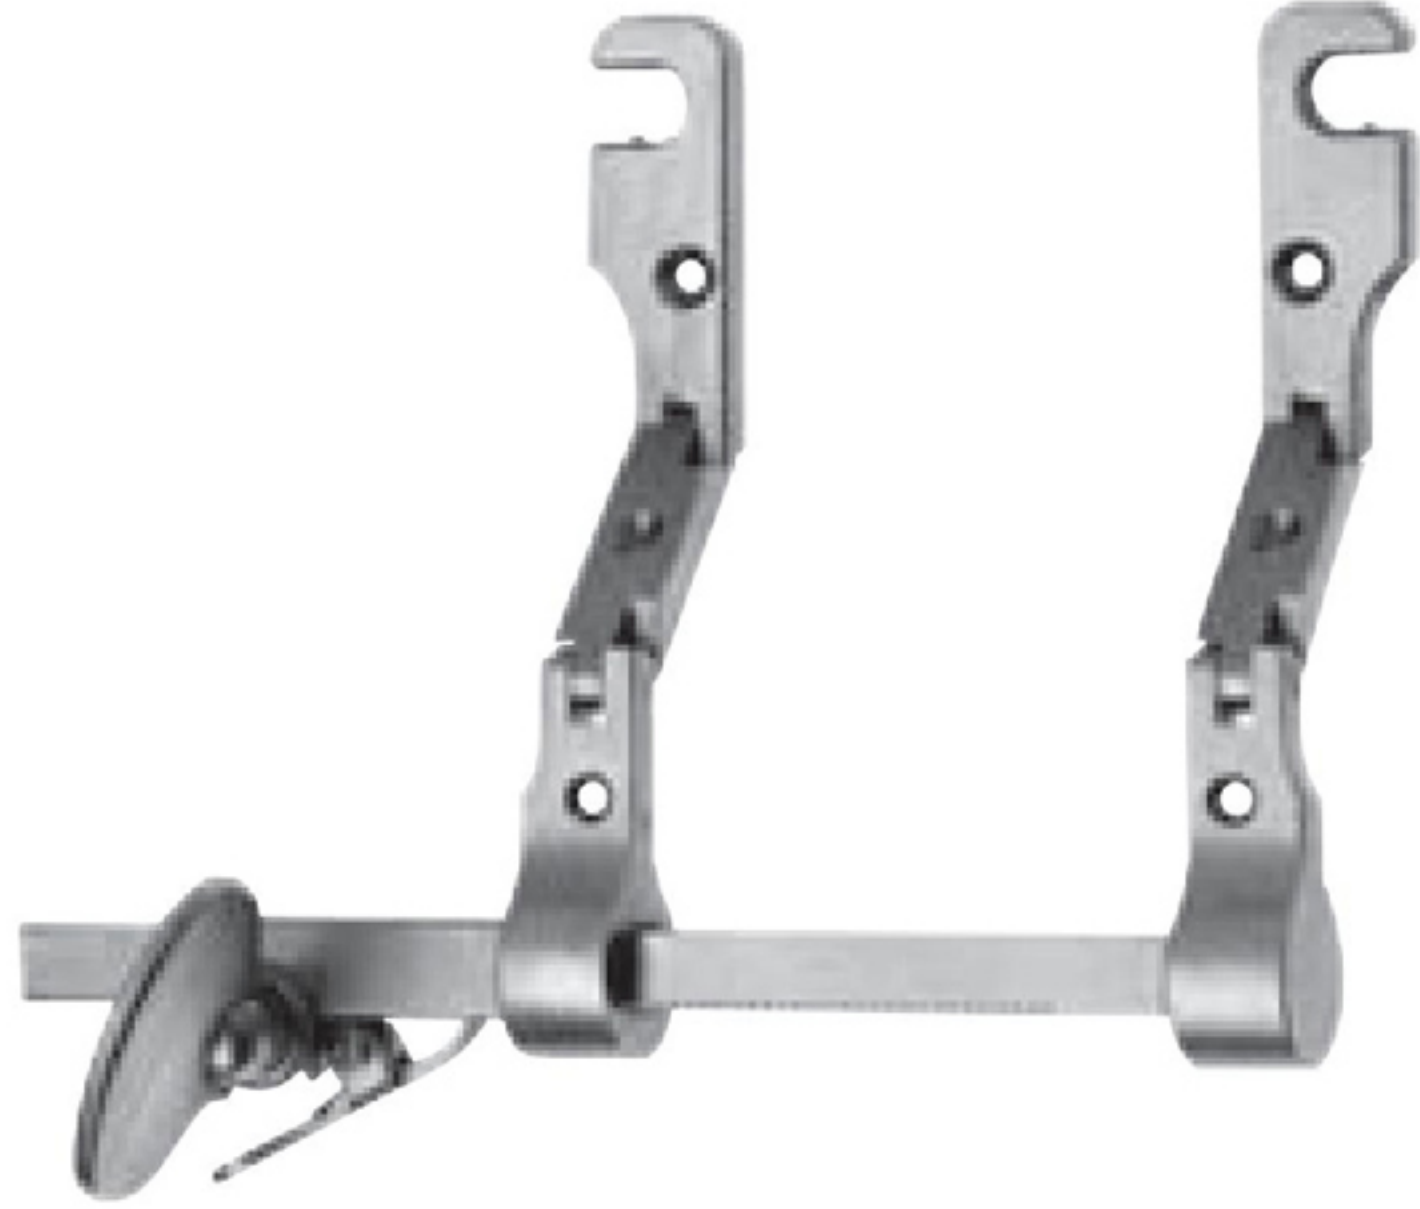

Retractors (Wound Spreaders, self-retaining)

HARD COATED

CASPAR
GR1000.27 Komple/Complete
(GR1000.28-GR1000.29-GR1000.26)

Retractors (Wound Spreaders, self-retaining)

GR1100.43
Çift hareketli servikal ekartör
Doble hinged cervical retractor