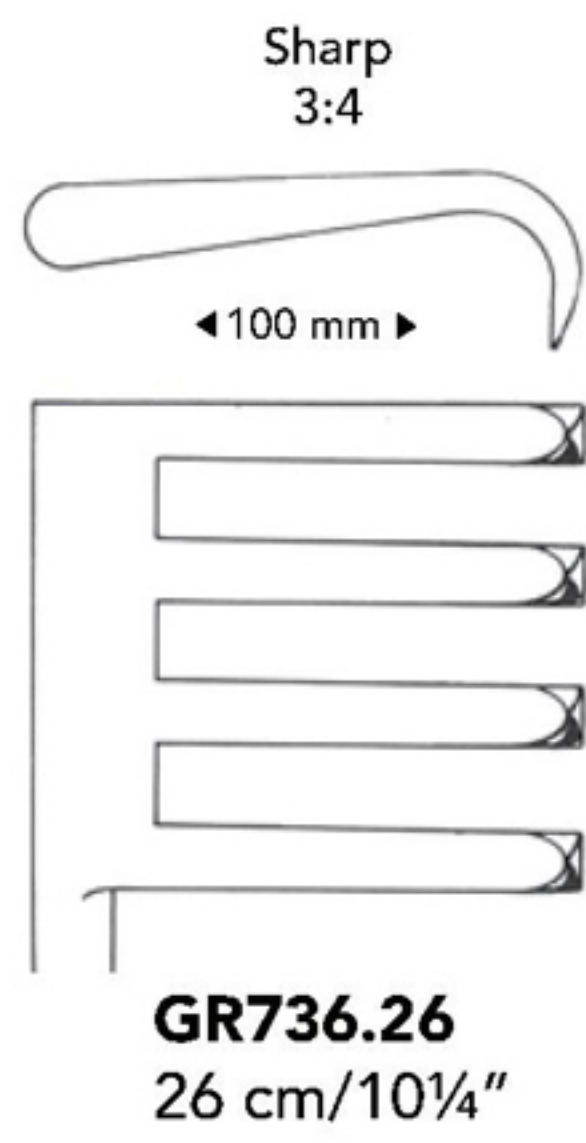

MOLLISON
GR754.15
15.5 cm/6"

WILLIAMS
17 cm/6¾"

	Right blade full	Left blade full
50 x 10 mm	GR761.05	GR762.05
60 x 10 mm	GR761.06	GR762.06
70 x 10 mm	GR761.07	GR762.07

HENLEY
16.5 cm/6½"

Complete with 3 central blades

GR727.14

13.5 cm/5¼"

Retractors (Wound Spreaders, self-retaining)

ADSON

PLESTER
13 cm/5"

PLESTER
GR757.11
10.5 cm/4¼"

PLESTER
GR759.11
10.5 cm/4¼"

MILLIGAN
GR765.13
13.5 cm/5¼"

Retractors (Wound Spreaders, self-retaining)

BECKMANN
 32 cm/12¾" Sharp **GR776.31**
 31.5 cm/12½" Semi-Sharp **GR776.32**

ADSON
 Sharp **GR777.32** Semi-Sharp **GR777.33**
 33 cm/13"

BECKMAN-EATON
GR778.32
 32 cm/12¾"