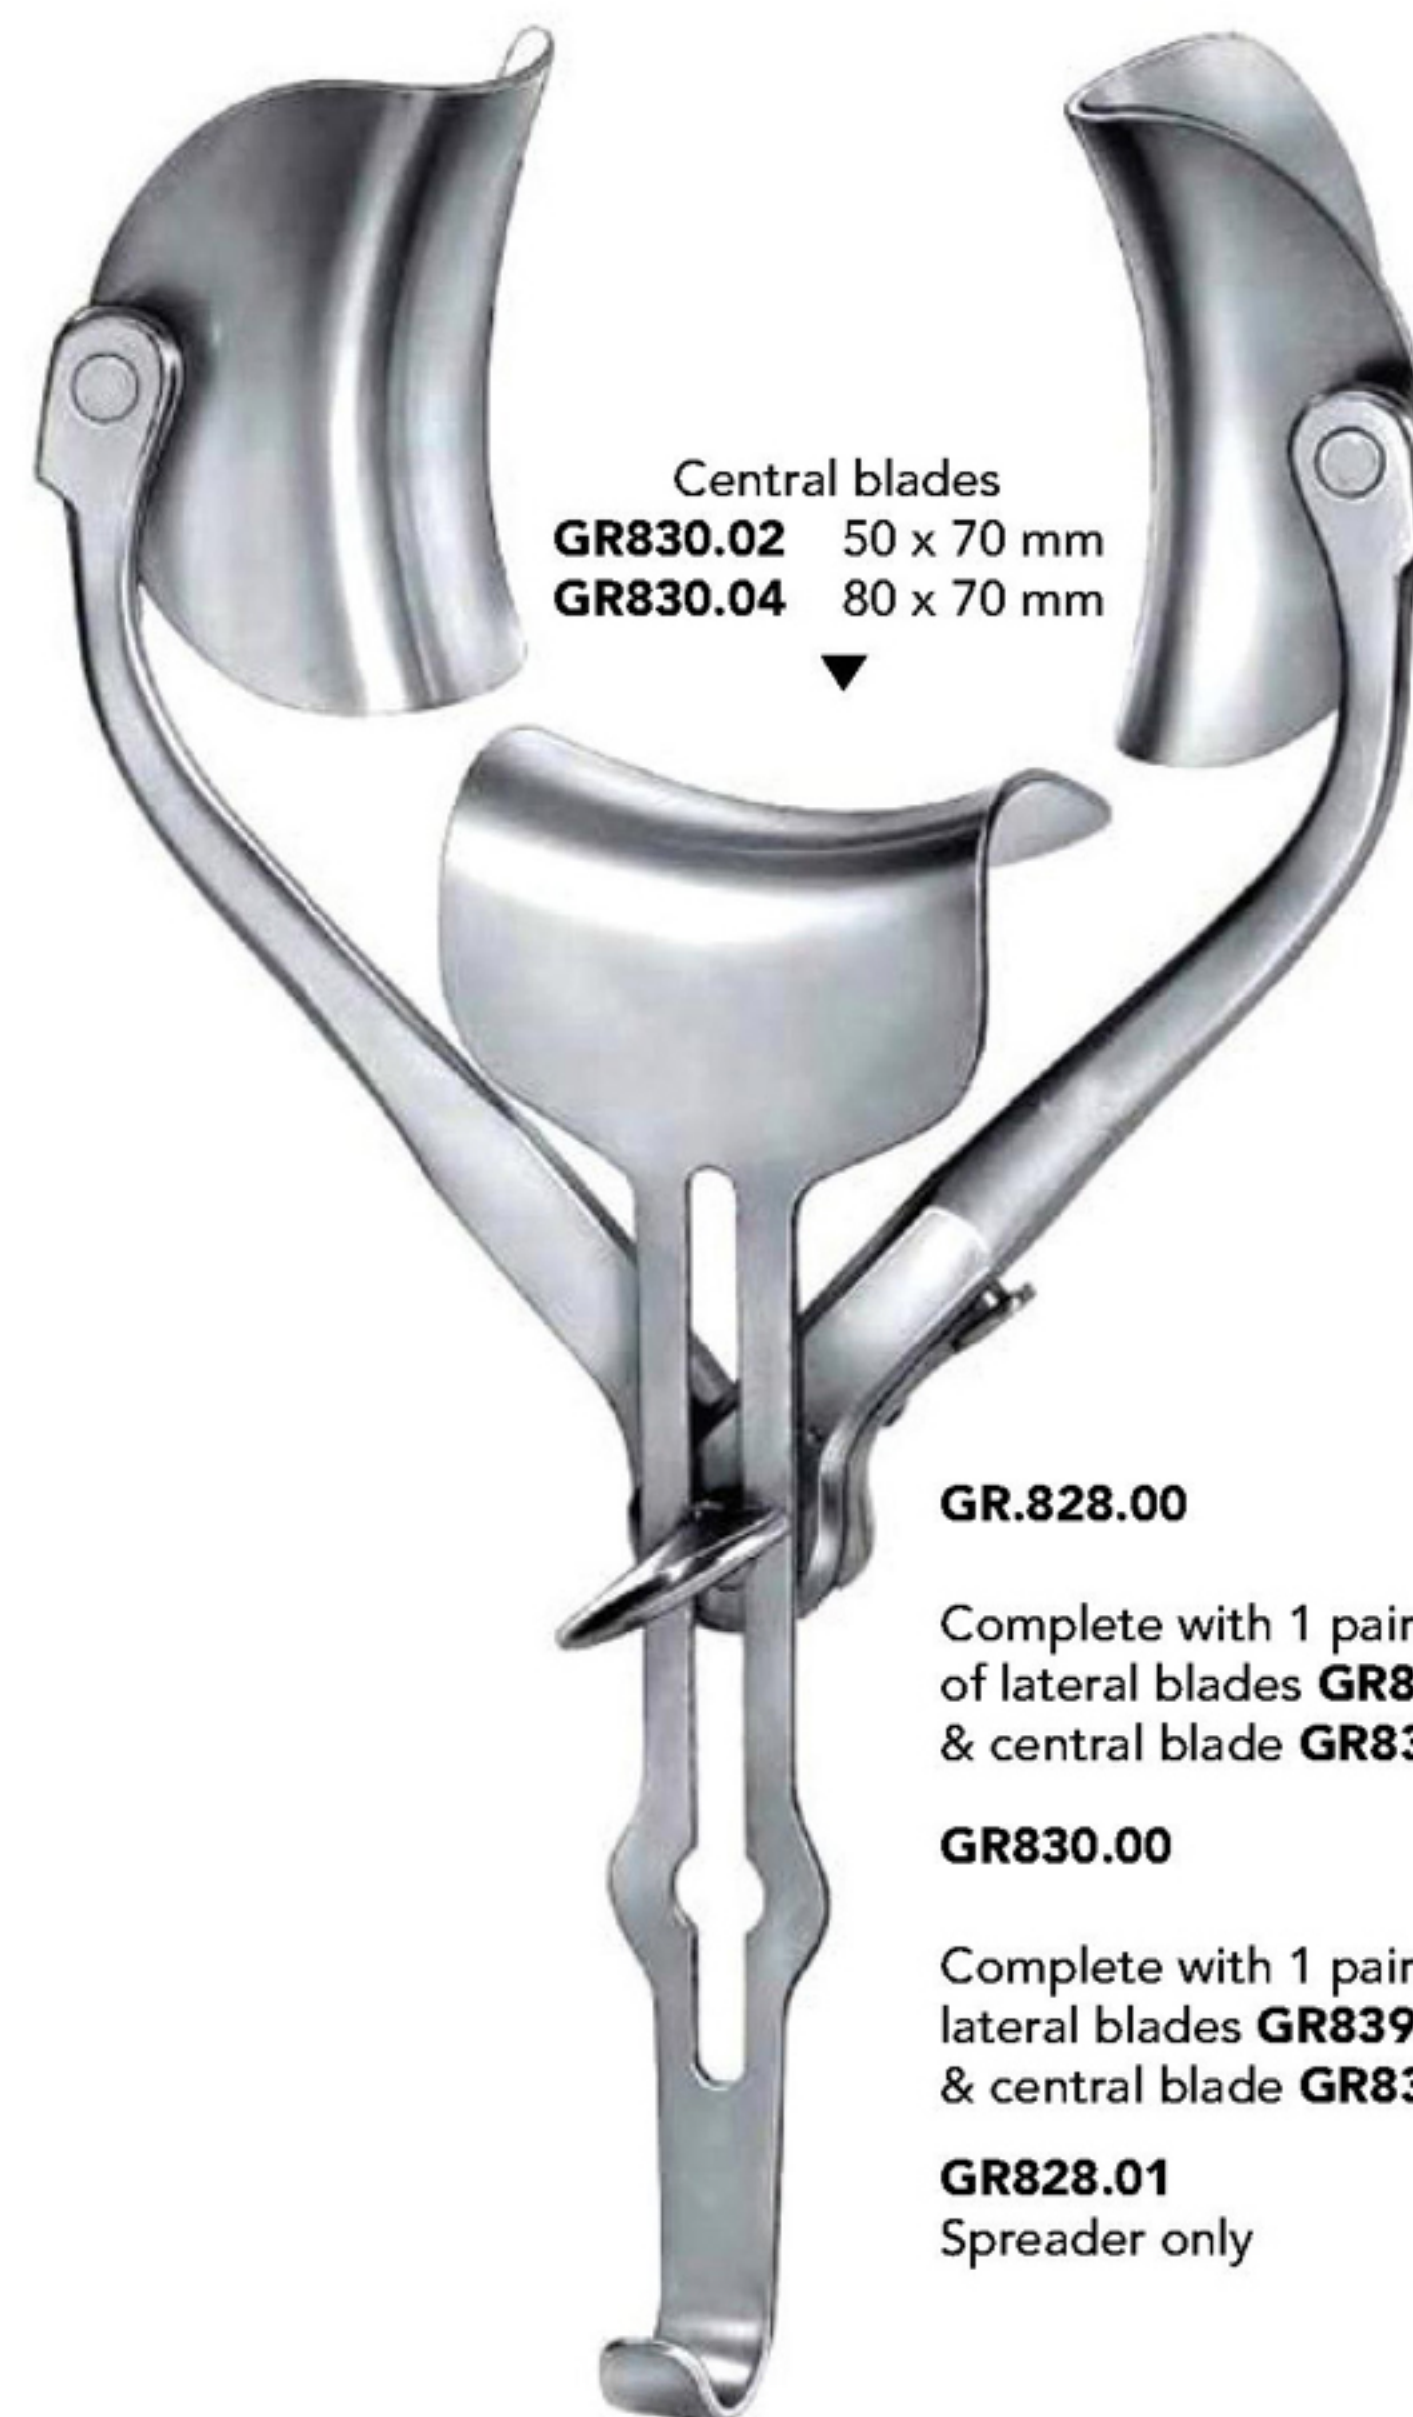

GR839.38
38 x 60 mm

Complete with 1 pair of lateral blades

COLLIN
GR822.22
20 cm/8"

GR823.90

Central blade
38 x 55 mm

COLLIN
GR824.00
20 cm/8"

Complete, with 1 pair of lateral blades **GR839.45**

and central blade **GR823.90**

COLLIN
GR823.00
20 cm/8"

GR826.90

Central blade
60 x 75 mm

COLLIN
GR815.00
31 cm/12 1/4"

GR839.60
60 x 80 mm

Complete with 1 pair of lateral blades

Central blades
GR830.02 50 x 70 mm
GR830.04 80 x 70 mm

GR.828.00