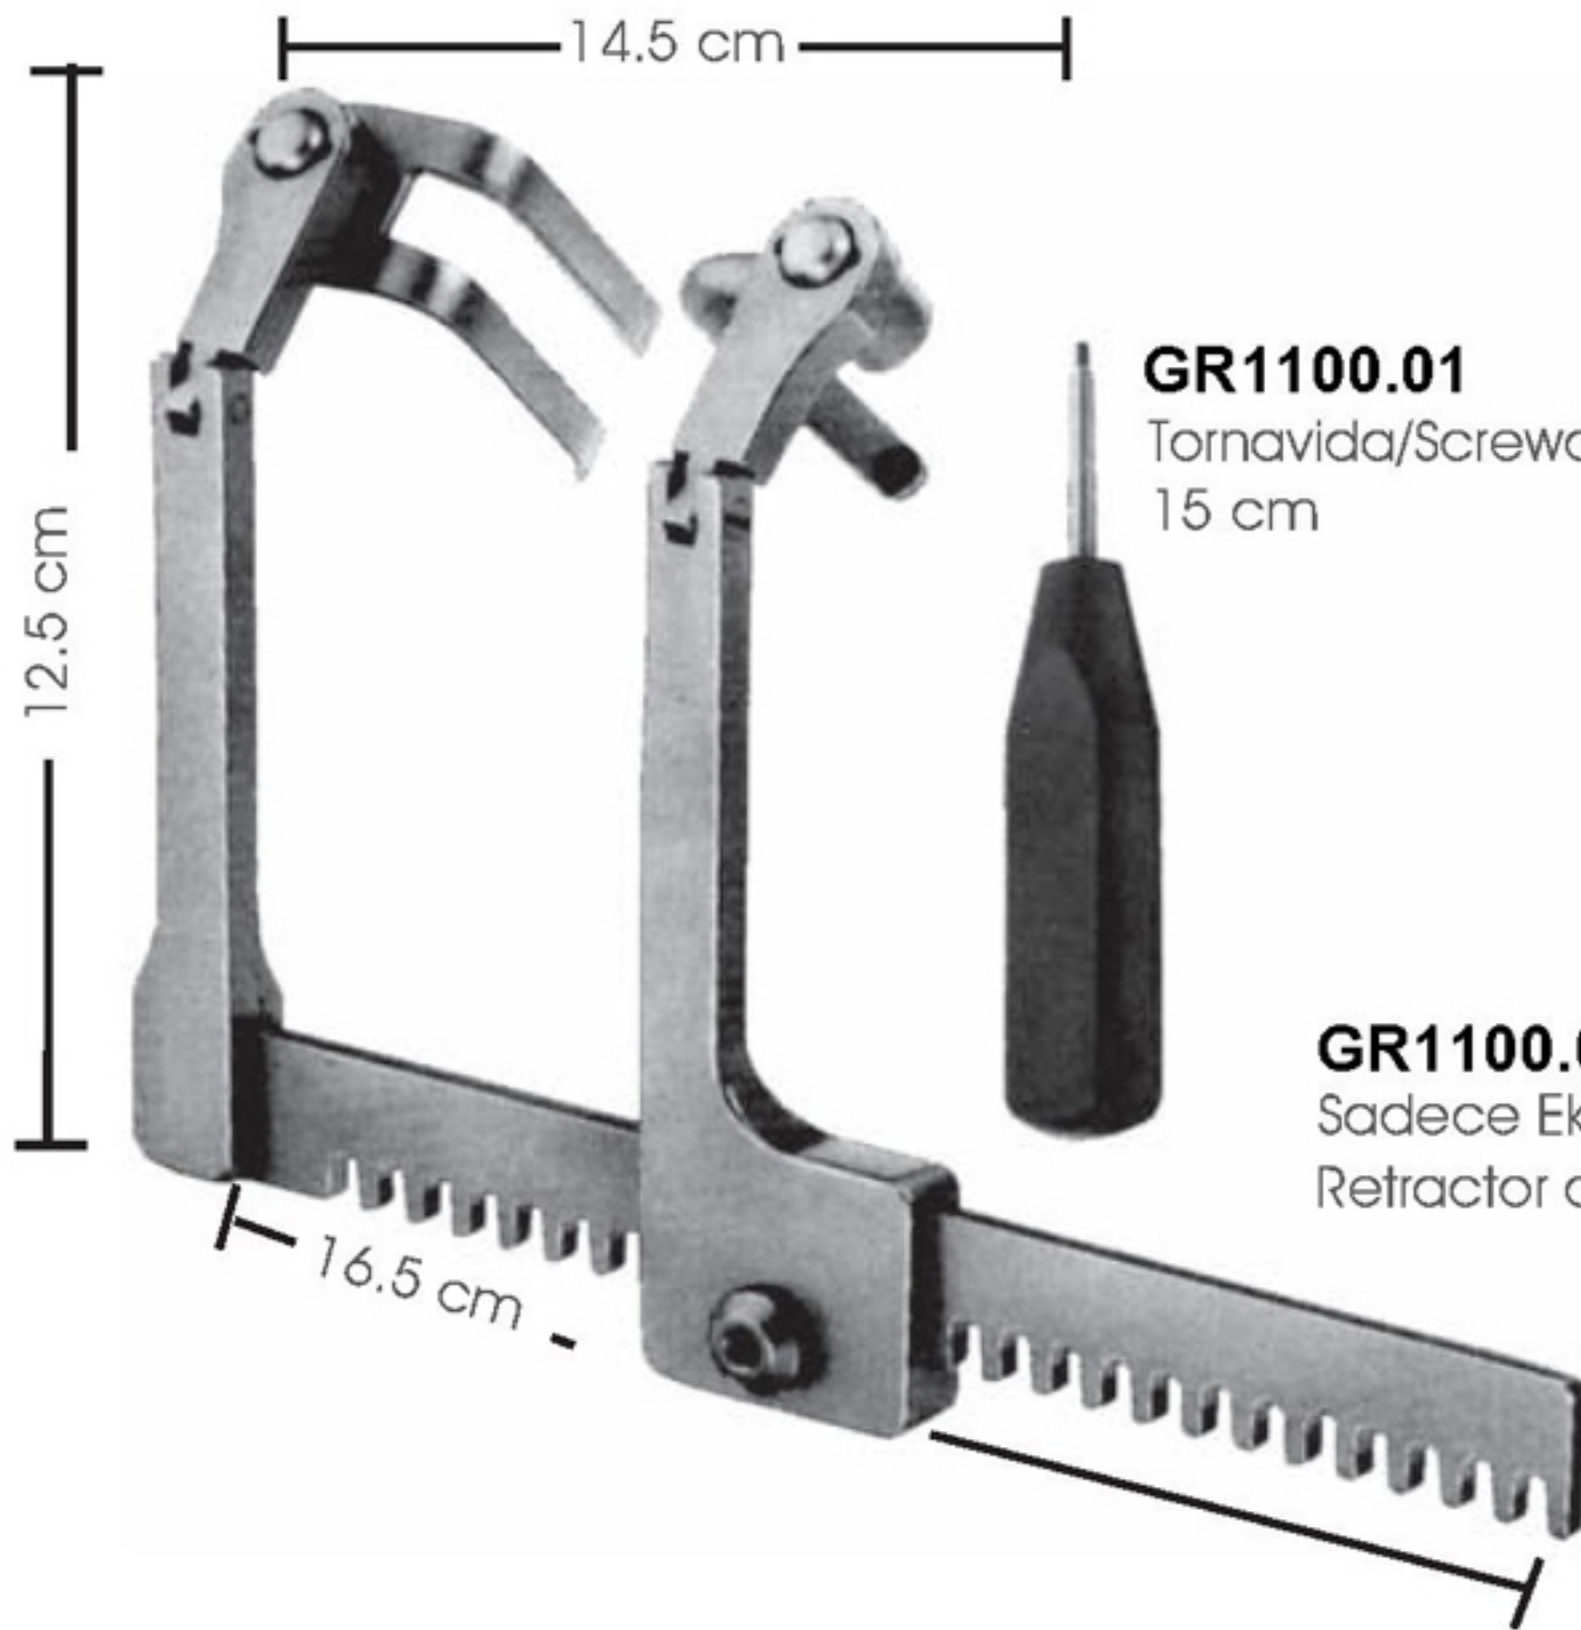

GR1000.17
1 adet bleyd
1 each blade
20 x 30 mm

GR1000.73
Kalça ekartörü
Hip retractor

GR1000.74
Zincirli ağırlık
Weight with chain
1 kg

Spinal Ekartör Spine Retractor

GR1100.01
Tornavida/Screwdriver
15 cm