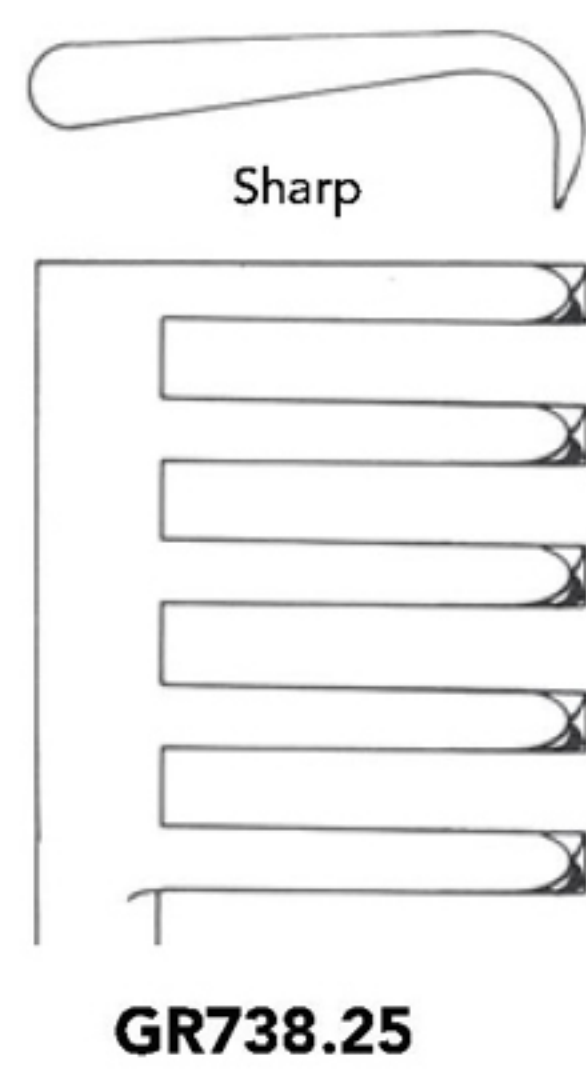

Retractors (Wound Spreaders, self-retaining)

NORFOLK-NORWICH
GR733.22
21.5 cm/8¼"

TRAVERS
GR733.21
21.5 cm/8¼"

25.5 cm/10"

GR738.25

GR739.25

GR738.27

HARTMANN
GR767.00
26 cm/10¼"