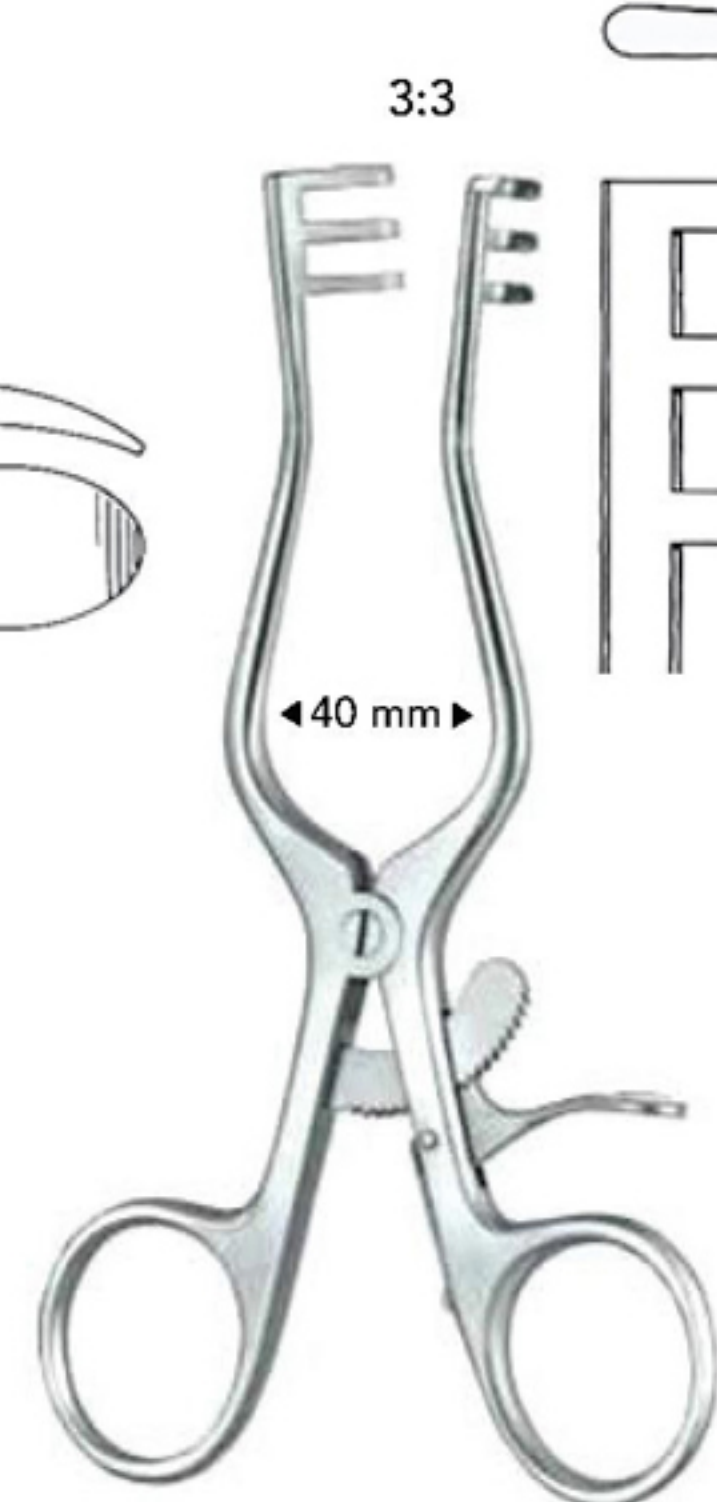

MILLIGAN
GR765.13
13.5 cm/5¼"