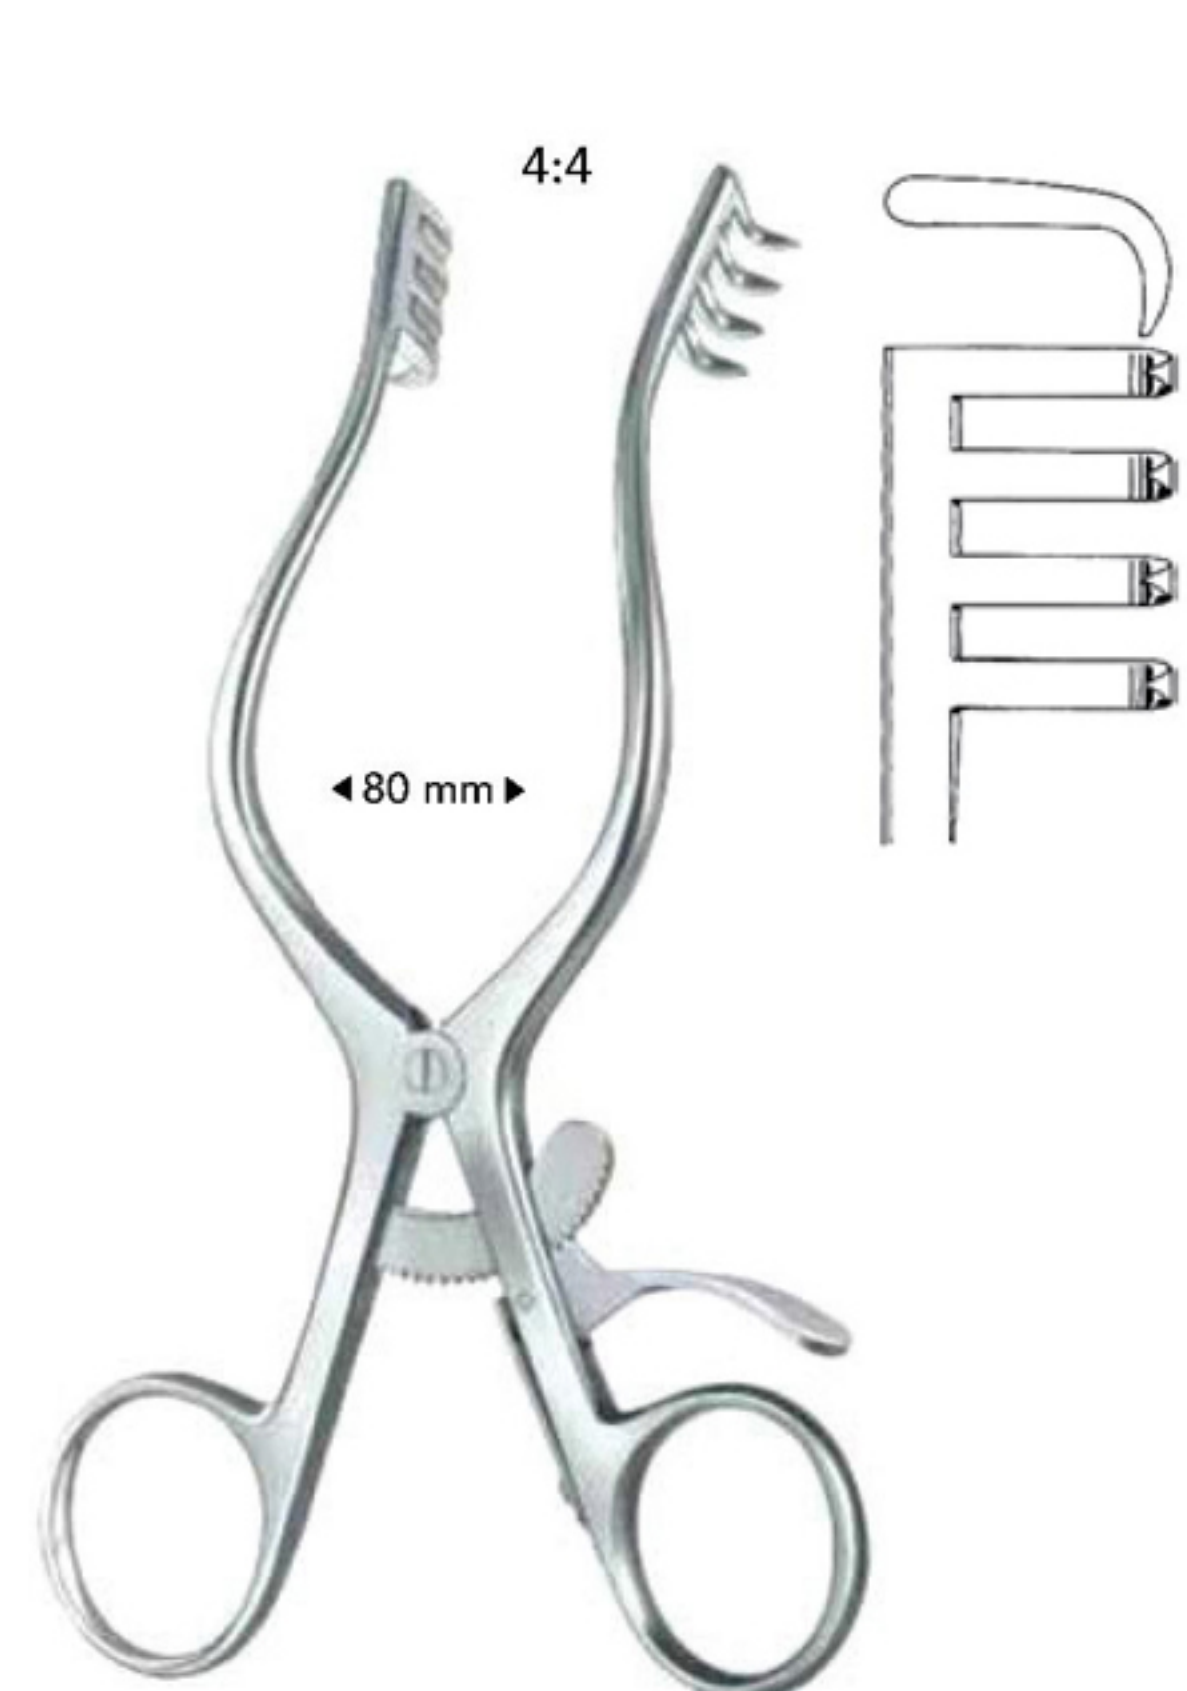

GR1000.05
Sağ bleyd
Right blade

1/1

GR1000.10
Sol bleyd
Left blade

GR1000.11
Sağ bleyd
Right blade

MEYERDING
GR1000.12
18 cm

Retractors (Wound Spreaders, self-retaining)

WEITLANER-BABY
GR767.13
13.5 cm/5¼"

13 cm/5"