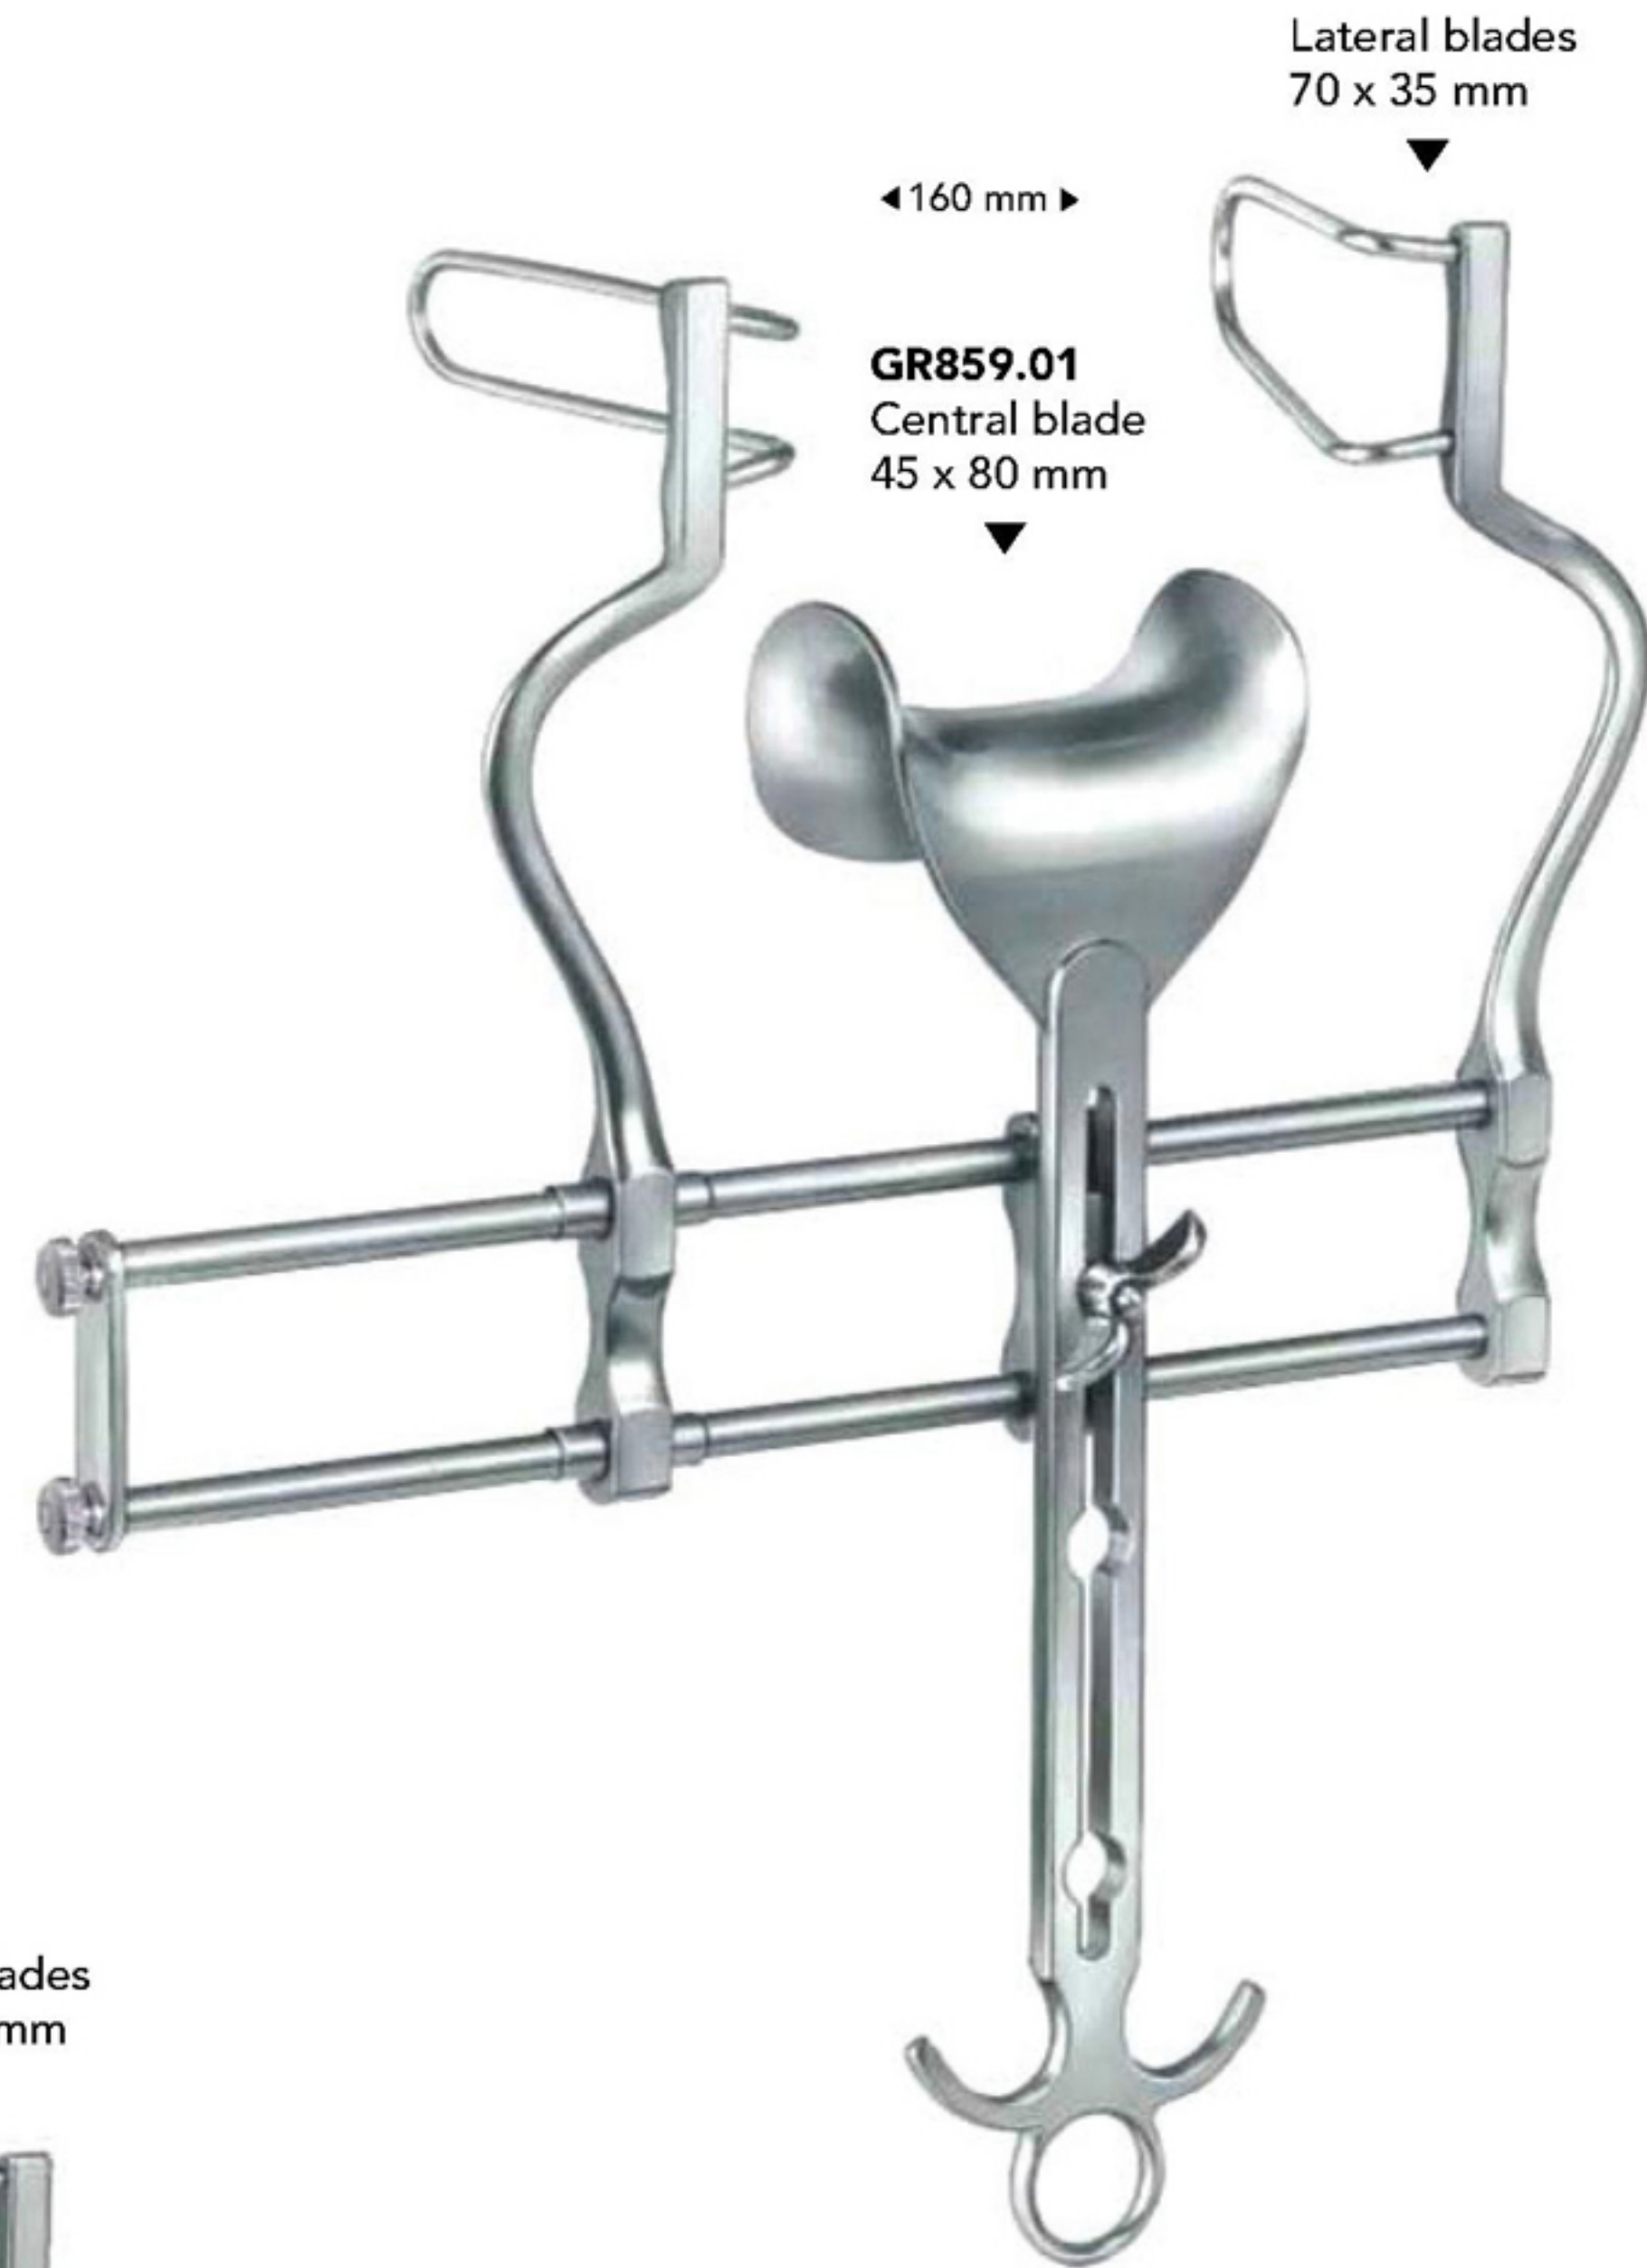

18 x 40 mm **GR839.18**
27 x 40 mm **GR839.27**
38 x 60 mm **GR839.38**
48 x 90 mm **GR839.45**
60 x 80 mm **GR839.60**

50 x 70 mm **GR839.50**
52 x 110 mm **GR839.52**
70 x 55 mm **GR839.70**
50 x 58 mm **GR839.90**
60 x 80 mm **GR839.92**
72 x 85 mm **GR839.94**
100 x 120 mm **GR839.100**

Retractors (Wound Spreaders, self-retaining)

BALFOUR-BABY
GR850.00
12.5 cm/5"

Complete with
1 pair of lateral blades
& 1 central blade

BALFOUR
GR852.00
20 cm/8"

Complete with
1 pair of lateral blades
& 1 central blade