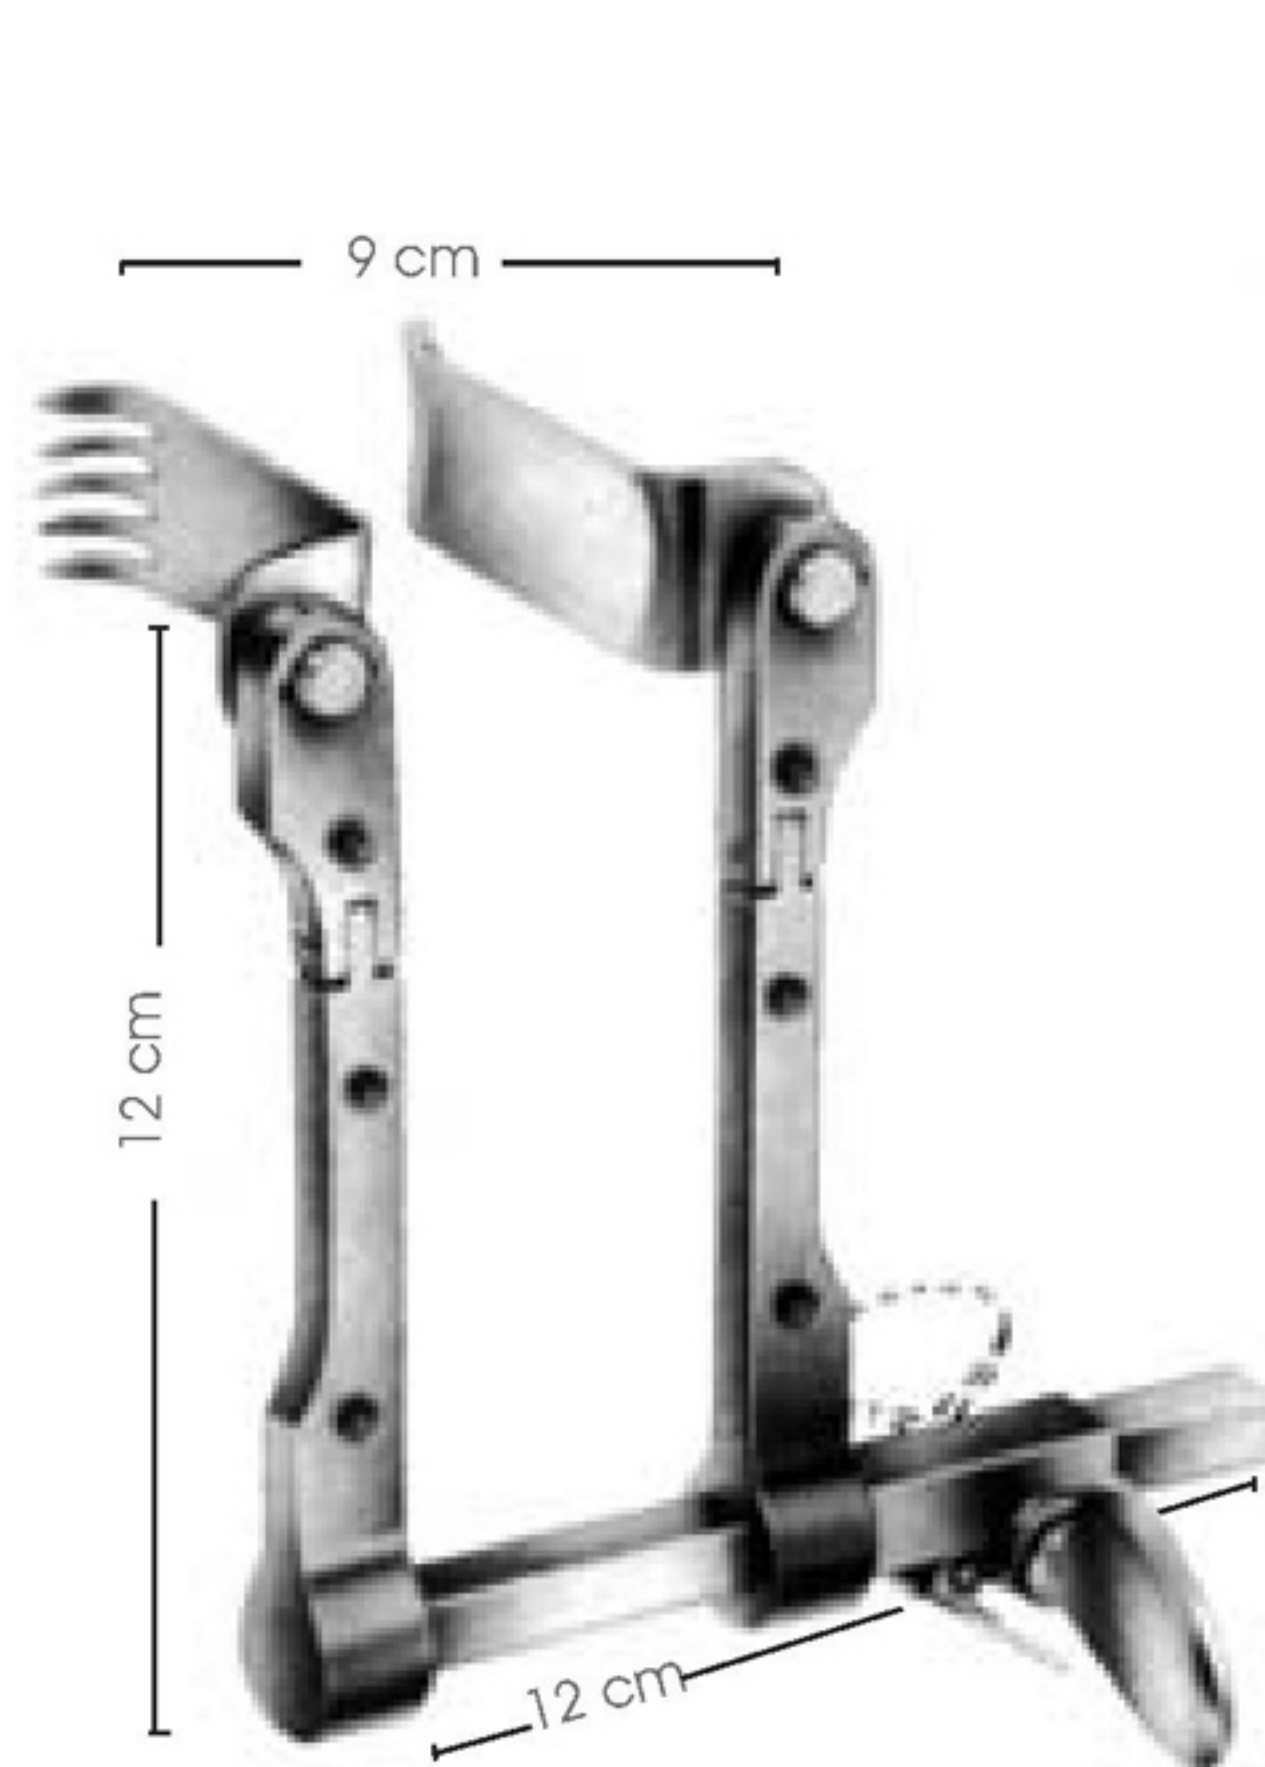

Retractors (Wound Spreaders, self-retaining)

CASPAR
GR1000.45
GR1200.17 Sadece ekartör/Retractor only
(GR1200.24-GR1200.27)