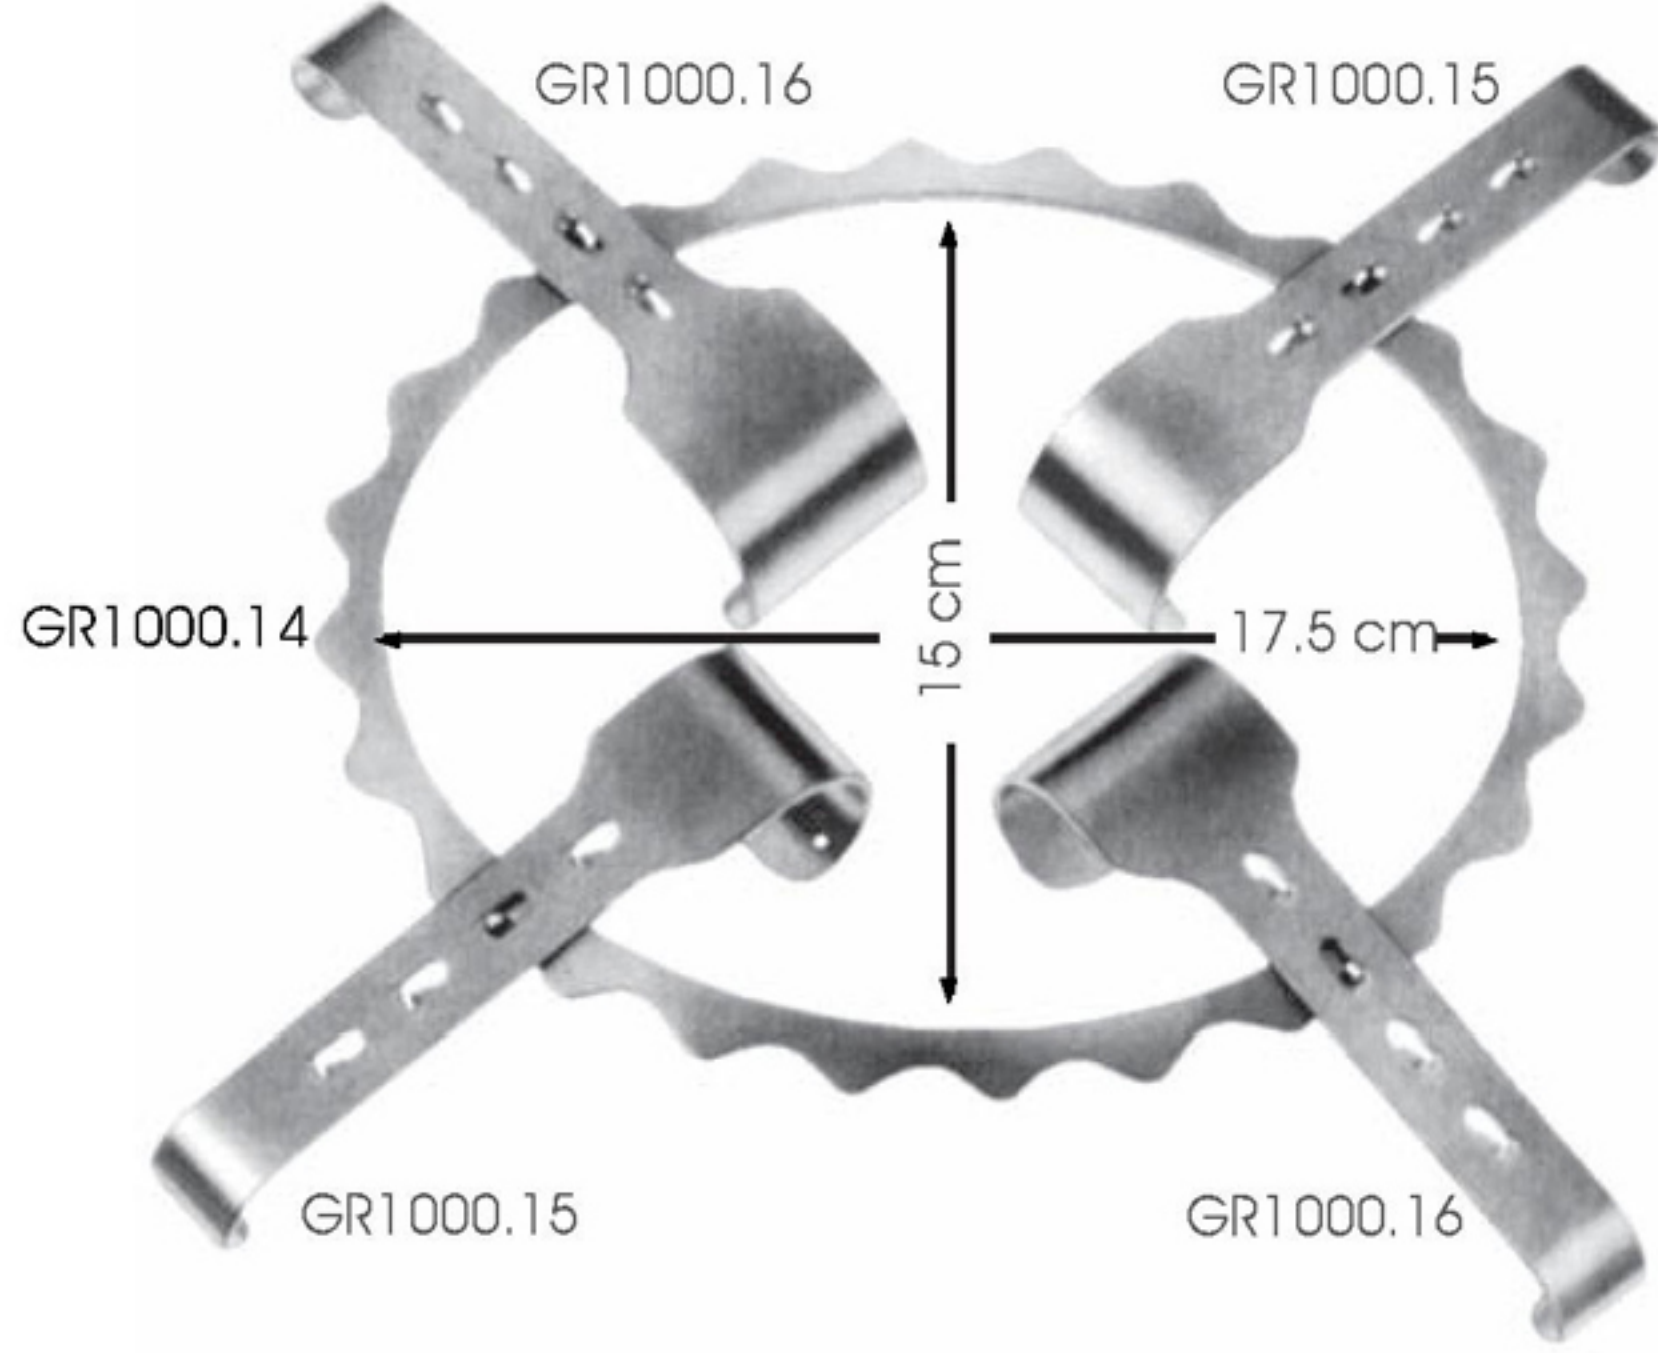

Retractors (Wound Spreaders, self-retaining)

DENNIS-BROWNE
GR1000.13
Komple/Complete

- **GR1000.14** 175 x 150 mm Çember/Frame
- **GR1000.15** 40 x 30 mm 2 adet bleyd/2 each blades
- **GR1000.16** 40 x 40 mm 2 adet bleyd/2 each blades