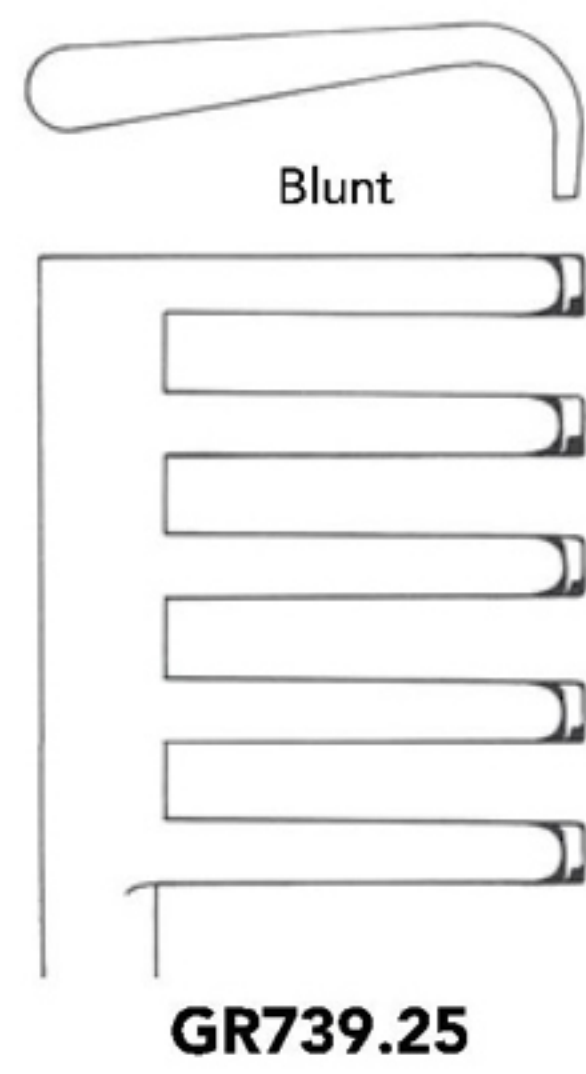

Retractors (Wound Spreaders, self-retaining)

NORFOLK-NORWICH
GR733.22
21.5 cm/8¼"

TRAVERS
GR733.21
21.5 cm/8¼"

25.5 cm/10"

GR738.25

GR739.25

GR738.27

HARTMANN
GR767.00
26 cm/10¼"