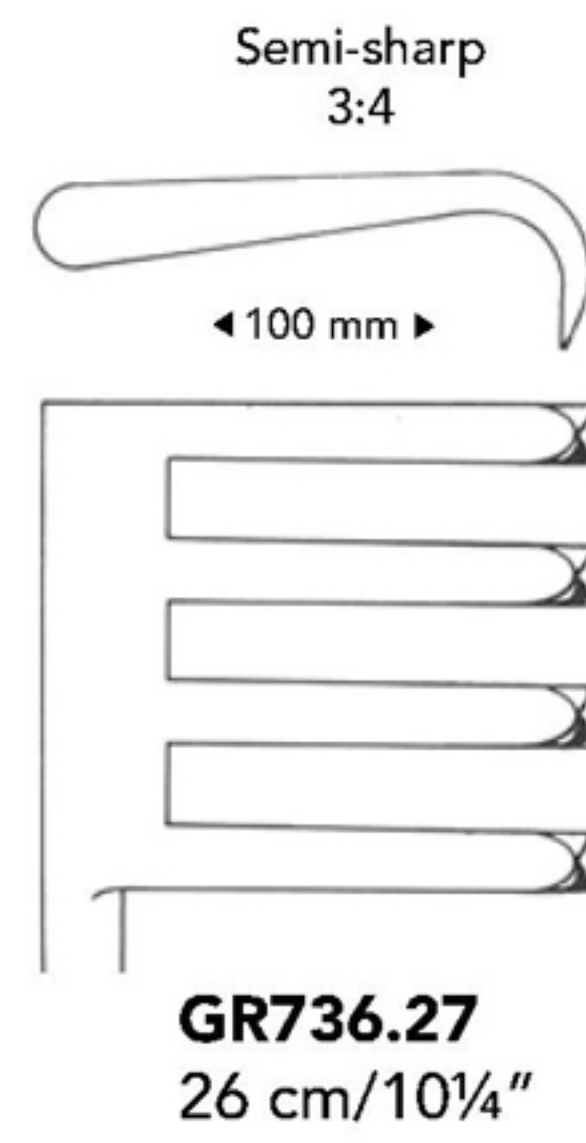

GR727.14

13.5 cm/5¼"

Retractors (Wound Spreaders, self-retaining)

ADSON

PLESTER
13 cm/5"

PLESTER
GR757.11
10.5 cm/4¼"

PLESTER
GR759.11
10.5 cm/4¼"

MILLIGAN
GR765.13
13.5 cm/5¼"

Retractors (Wound Spreaders, self-retaining)

BECKMANN
 32 cm/12¾" Sharp **GR776.31**
 31.5 cm/12½" Semi-Sharp **GR776.32**

ADSON
 Sharp **GR777.32** Semi-Sharp **GR777.33**
 33 cm/13"

BECKMAN-EATON
GR778.32
 32 cm/12¾"