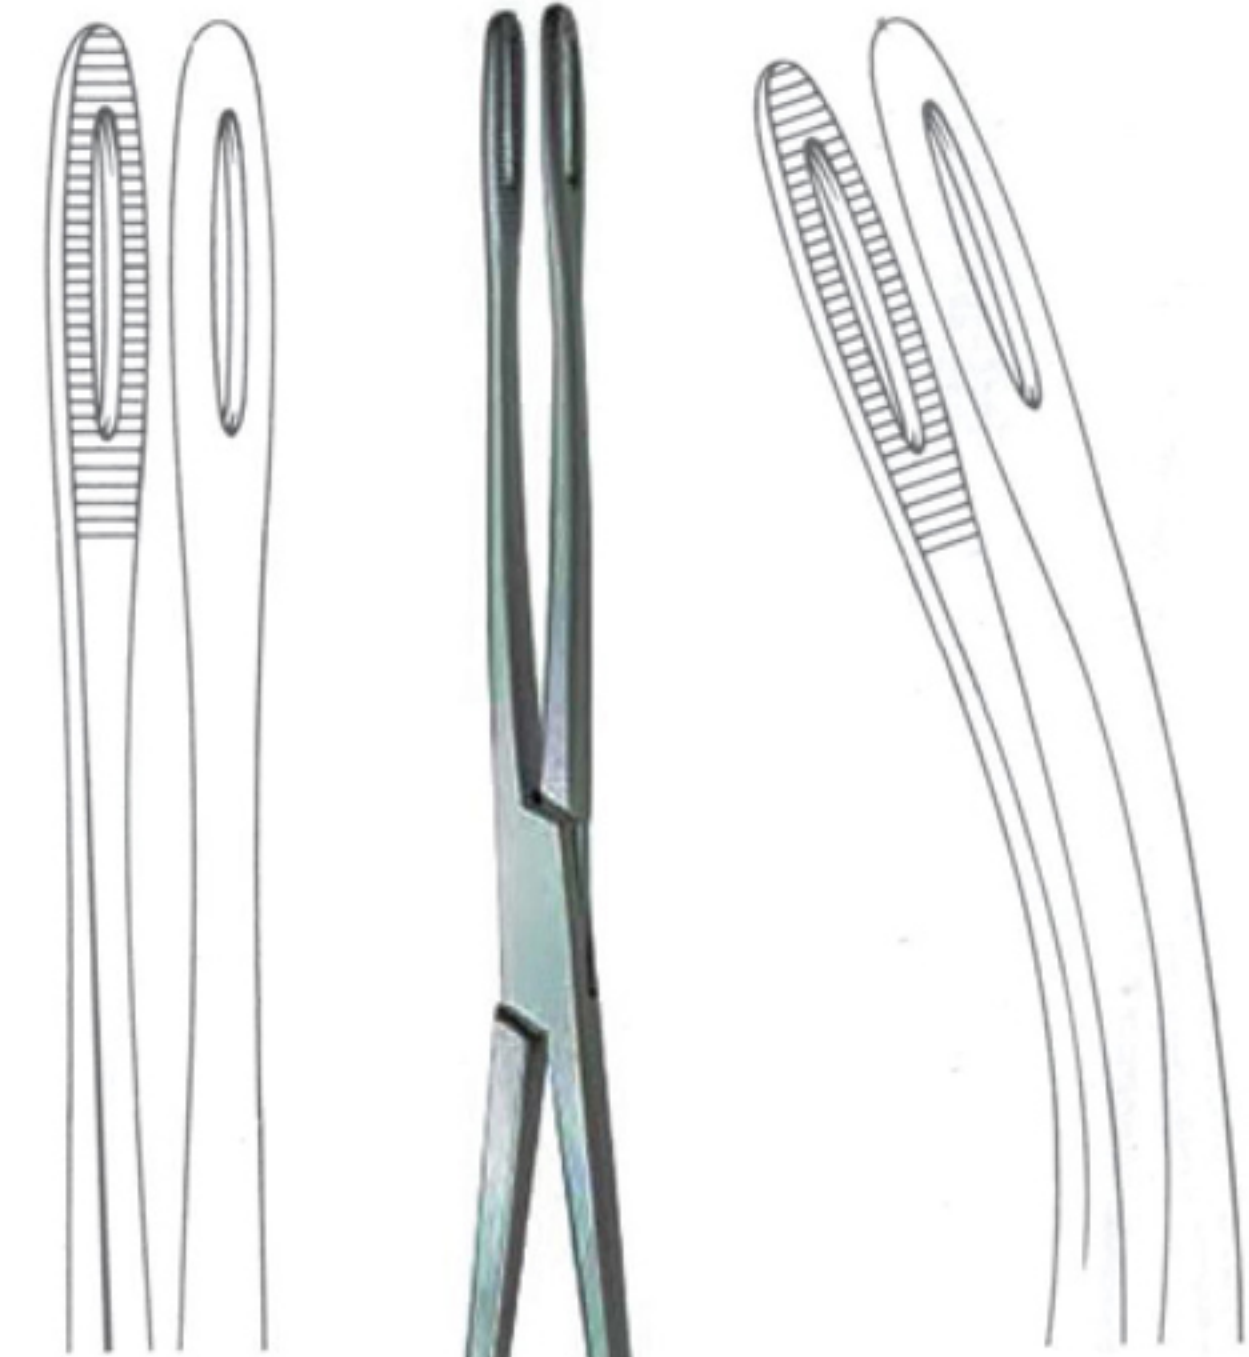

Dressing forceps

GW120.17
17.5 cm/6¾"

Cotton & Swab Forceps

Tunneling forceps

GROSS-MAIER

	Straight	Curved
20.5 cm/8¼"	GW222.20	GW223.20
22.5 cm/9"	GW222.22	GW223.22
26.5 cm/10½"	GW222.27	GW223.27

GW231.40
39.5 cm/15¾"

COLLIN
GW286.25
25 cm/10"

Cotton & Swab Forceps

**BOZEMANN
GW313.26**
26 cm/10¼"

**BOZEMANN
GW310.26**
26 cm/10¼"

**BOZEMANN-DAUGLAS
GW315.26**
26 cm/10¼"

Cotton & Swab Forceps

Serrated

18 cm/7¼"	GW352.18	GW355.18
20.5 cm/8¼"	GW352.20	GW355.20
25 cm/10"	GW352.25	GW355.25

Smooth

18 cm/7¼"	GW350.18	GW351.18
20.5 cm/8¼"	GW350.20	GW351.20
25 cm/10"	GW350.25	GW351.25

Serrated

GW360.25

GW361.25

FOERSTER

FOERSTER
25 cm/10"

Cotton & Swab Forceps

CHERON
GW290.25
25 cm/10"

BERGMANN
GW320.24
24 cm/9½"

RAMPLEY
18.0 cm/7¼" **GW370.18**
24.5 cm/9¾" **GW370.25**