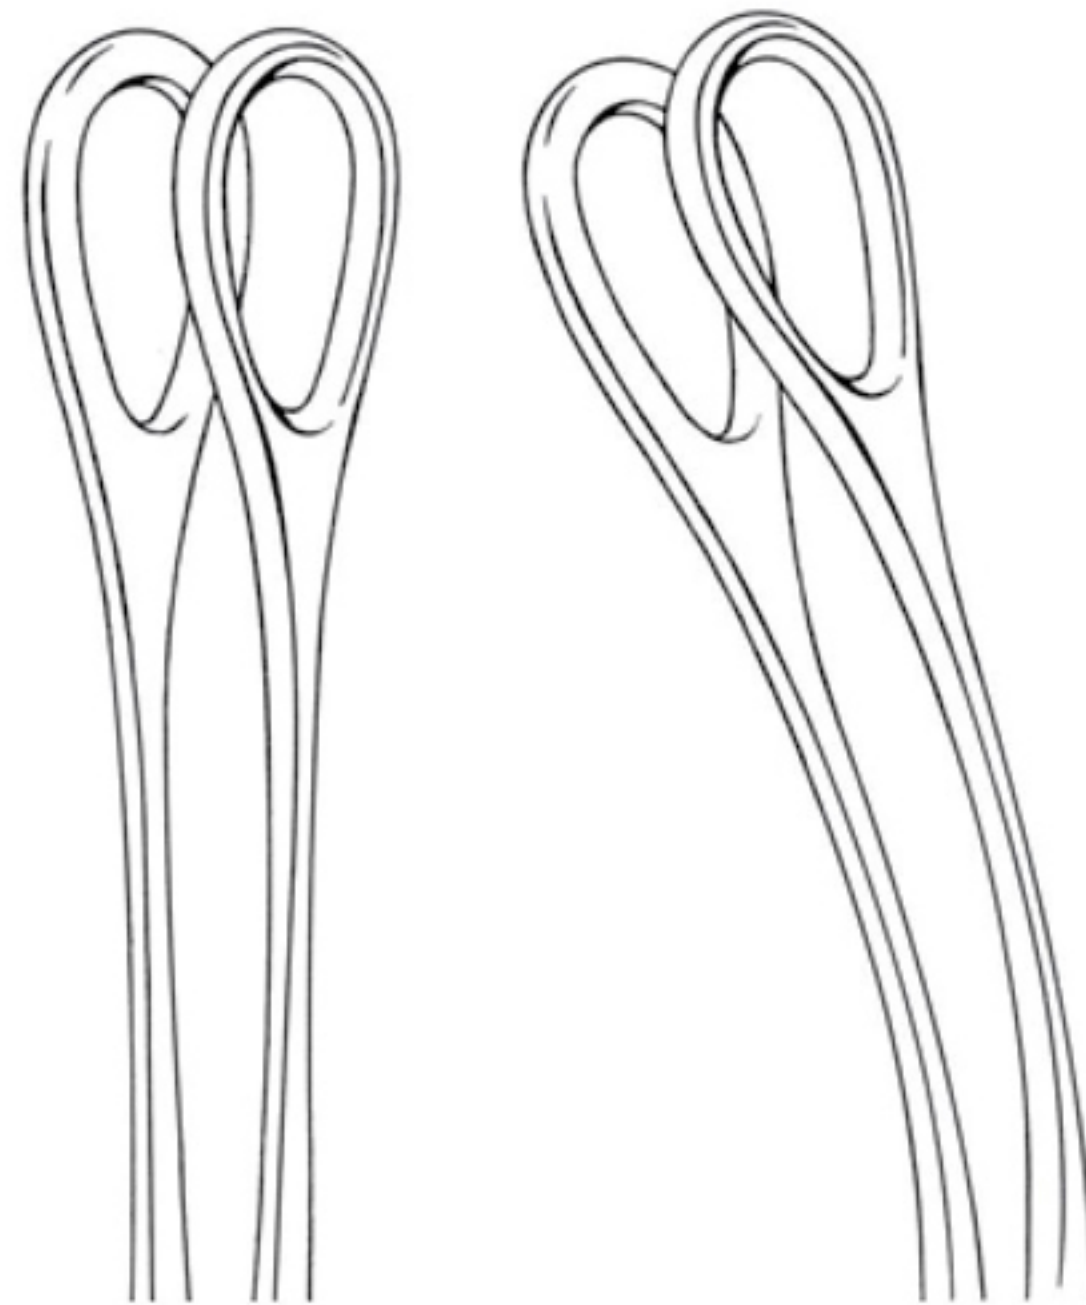

Dressing forceps

GW120.17
17.5 cm/6¾"

Cotton & Swab Forceps

Tunneling forceps

GROSS-MAIER

	Straight	Curved
20.5 cm/8¼"	GW222.20	GW223.20
22.5 cm/9"	GW222.22	GW223.22
26.5 cm/10½"	GW222.27	GW223.27

GW231.40
39.5 cm/15¾"

COLLIN
GW286.25
25 cm/10"

Cotton & Swab Forceps

**BOZEMANN
GW313.26**
26 cm/10¼"

**BOZEMANN
GW310.26**
26 cm/10¼"

**BOZEMANN-DAUGLAS
GW315.26**
26 cm/10¼"

Cotton & Swab Forceps

Serrated

18 cm/7¼"	GW352.18	GW355.18
20.5 cm/8¼"	GW352.20	GW355.20
25 cm/10"	GW352.25	GW355.25

Smooth

18 cm/7¼"	GW350.18	GW351.18
20.5 cm/8¼"	GW350.20	GW351.20
25 cm/10"	GW350.25	GW351.25

Serrated

GW360.25

GW361.25

FOERSTER

FOERSTER
25 cm/10"

Cotton & Swab Forceps

CHERON
GW290.25
25 cm/10"

BERGMANN
GW320.24
24 cm/9½"

RAMPLEY
18.0 cm/7¼" **GW370.18**
24.5 cm/9¾" **GW370.25**