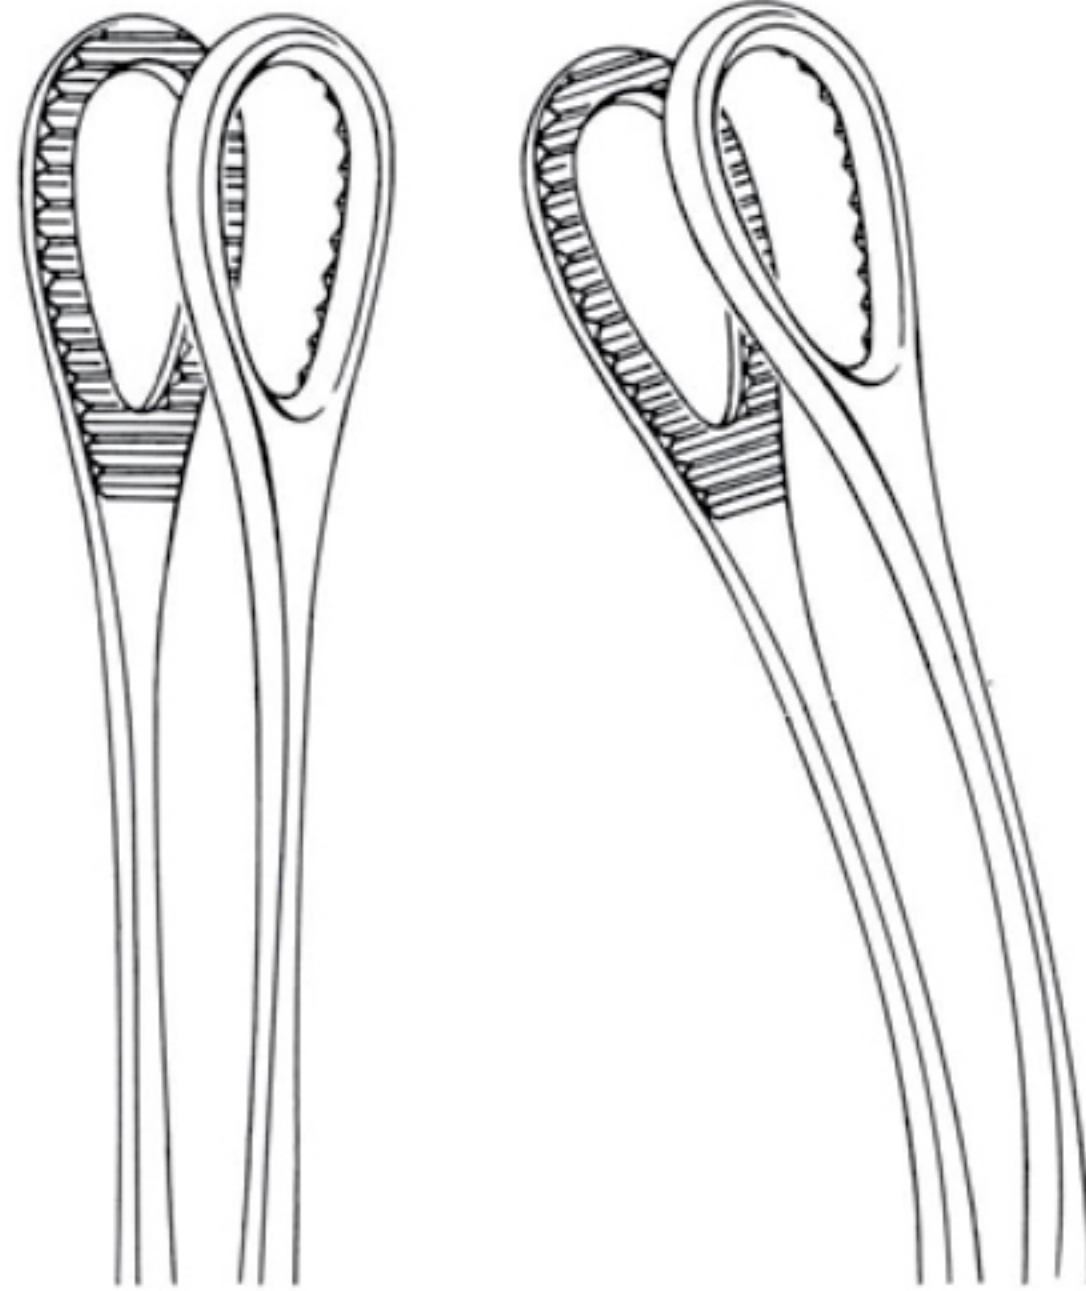

Dressing forceps

GW120.17
17.5 cm/6¾"

Cotton & Swab Forceps

Tunneling forceps

GROSS-MAIER

	Straight	Curved
20.5 cm/8¼"	GW222.20	GW223.20
22.5 cm/9"	GW222.22	GW223.22
26.5 cm/10½"	GW222.27	GW223.27

GW231.40
39.5 cm/15¾"

COLLIN
GW286.25
25 cm/10"

Cotton & Swab Forceps

**BOZEMANN
GW313.26**
26 cm/10¼"

**BOZEMANN
GW310.26**
26 cm/10¼"

**BOZEMANN-DAUGLAS
GW315.26**
26 cm/10¼"

Cotton & Swab Forceps

Serrated

18 cm/7¼"	GW352.18	GW355.18
20.5 cm/8¼"	GW352.20	GW355.20
25 cm/10"	GW352.25	GW355.25

Smooth

18 cm/7¼"	GW350.18	GW351.18
20.5 cm/8¼"	GW350.20	GW351.20
25 cm/10"	GW350.25	GW351.25

Serrated

GW360.25

GW361.25

FOERSTER

FOERSTER
25 cm/10"

Cotton & Swab Forceps

CHERON
GW290.25
25 cm/10"

BERGMANN
GW320.24
24 cm/9½"

RAMPLEY
18.0 cm/7¼" **GW370.18**
24.5 cm/9¾" **GW370.25**