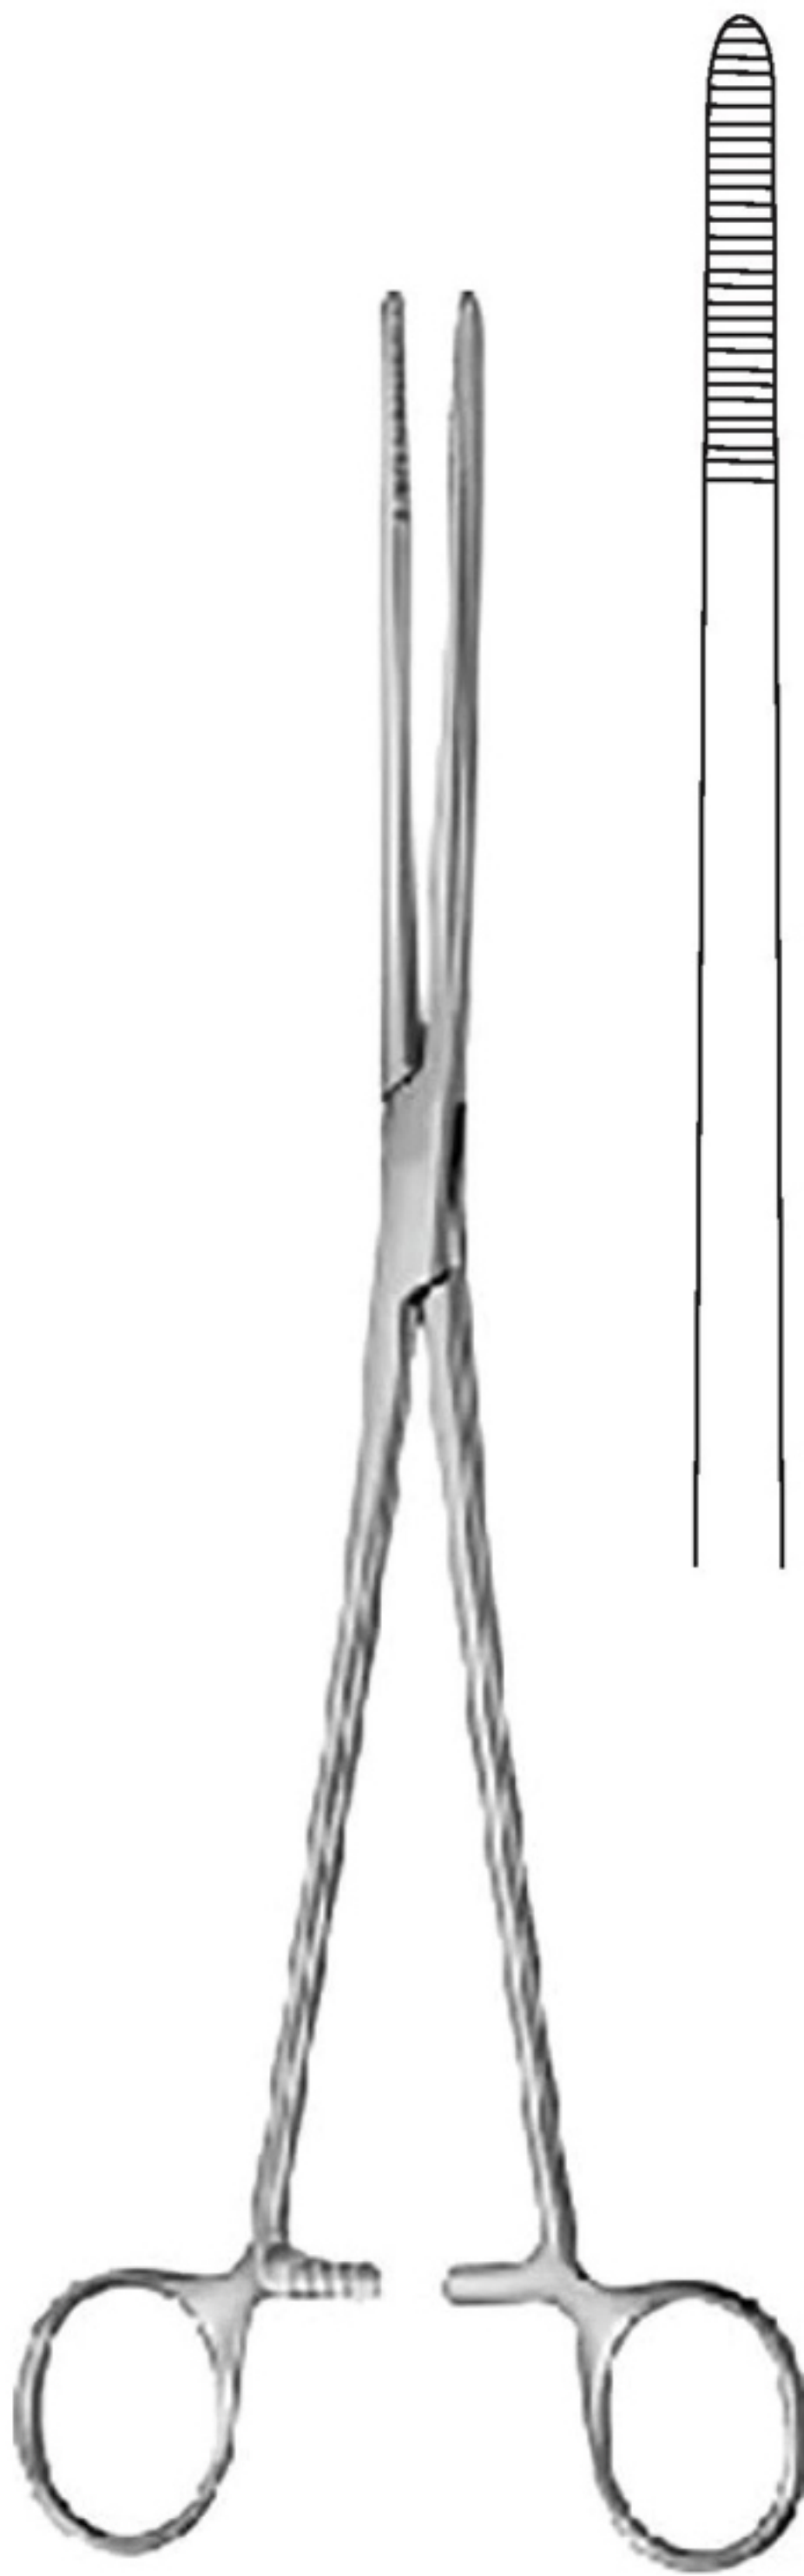

Cotton & Swab Forceps

ULRICH

	Straight	Curved
22.5 cm/9"	GW100.22	GW101.22
27 cm/10¾"	GW100.27	GW101.27

DUPLAY
GW1000.00
21 cm

Sinus forceps

LISTER

13.0 cm/5"	GW110.13
16.0 cm/6¼"	GW110.16
18.5 cm/7¼"	GW110.18

Dressing forceps

GW120.17
17.5 cm/6¾"

Cotton & Swab Forceps

Tunneling forceps

GROSS-MAIER

	Straight	Curved
20.5 cm/8¼"	GW222.20	GW223.20
22.5 cm/9"	GW222.22	GW223.22
26.5 cm/10½"	GW222.27	GW223.27

GW231.40
39.5 cm/15¾"

COLLIN
GW286.25
25 cm/10"

Cotton & Swab Forceps

**BOZEMANN
GW313.26**
26 cm/10¼"

**BOZEMANN
GW310.26**
26 cm/10¼"

**BOZEMANN-DAUGLAS
GW315.26**
26 cm/10¼"

Cotton & Swab Forceps

Serrated

18 cm/7¼"	GW352.18	GW355.18
20.5 cm/8¼"	GW352.20	GW355.20
25 cm/10"	GW352.25	GW355.25

Smooth

18 cm/7¼"	GW350.18	GW351.18
20.5 cm/8¼"	GW350.20	GW351.20
25 cm/10"	GW350.25	GW351.25

Serrated

GW360.25

GW361.25

FOERSTER

FOERSTER
25 cm/10"

Cotton & Swab Forceps