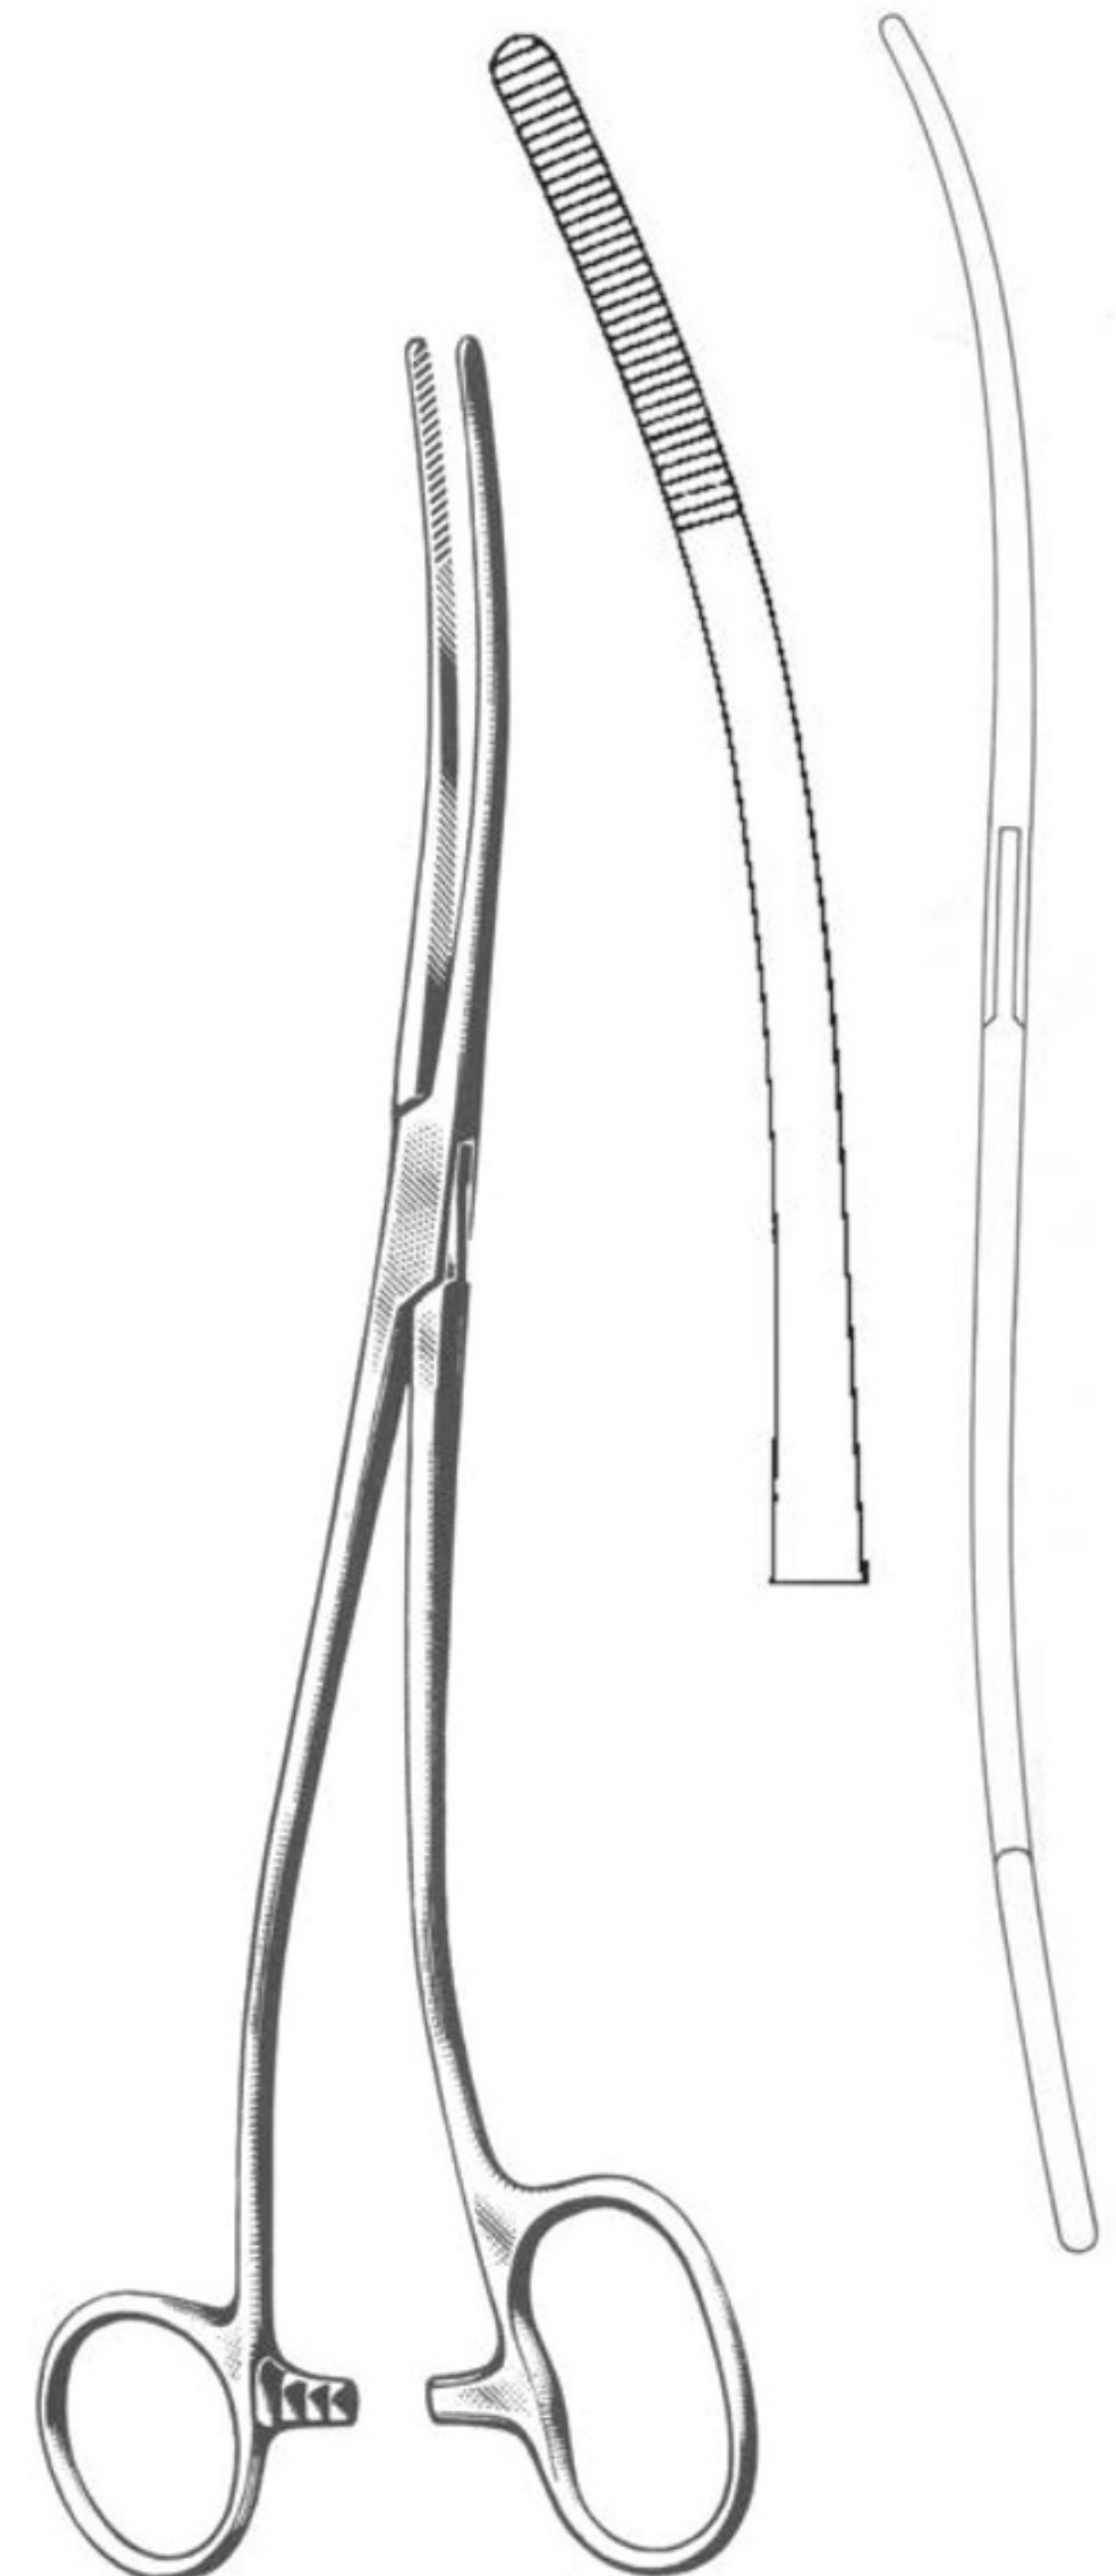

Dressing forceps

GW120.17
17.5 cm/6¾"

Cotton & Swab Forceps

Tunneling forceps

GROSS-MAIER

	Straight	Curved
20.5 cm/8¼"	GW222.20	GW223.20
22.5 cm/9"	GW222.22	GW223.22
26.5 cm/10½"	GW222.27	GW223.27

GW231.40
39.5 cm/15¾"

COLLIN
GW286.25
25 cm/10"

Cotton & Swab Forceps

**BOZEMANN
GW313.26**
26 cm/10¼"

**BOZEMANN
GW310.26**
26 cm/10¼"

**BOZEMANN-DAUGLAS
GW315.26**
26 cm/10¼"

Cotton & Swab Forceps

Serrated

18 cm/7¼"	GW352.18	GW355.18
20.5 cm/8¼"	GW352.20	GW355.20
25 cm/10"	GW352.25	GW355.25

Smooth

18 cm/7¼"	GW350.18	GW351.18
20.5 cm/8¼"	GW350.20	GW351.20
25 cm/10"	GW350.25	GW351.25

Serrated

GW360.25

GW361.25

FOERSTER

FOERSTER
25 cm/10"

Cotton & Swab Forceps

CHERON
GW290.25
25 cm/10"

BERGMANN
GW320.24
24 cm/9½"

RAMPLEY
18.0 cm/7¼" **GW370.18**
24.5 cm/9¾" **GW370.25**