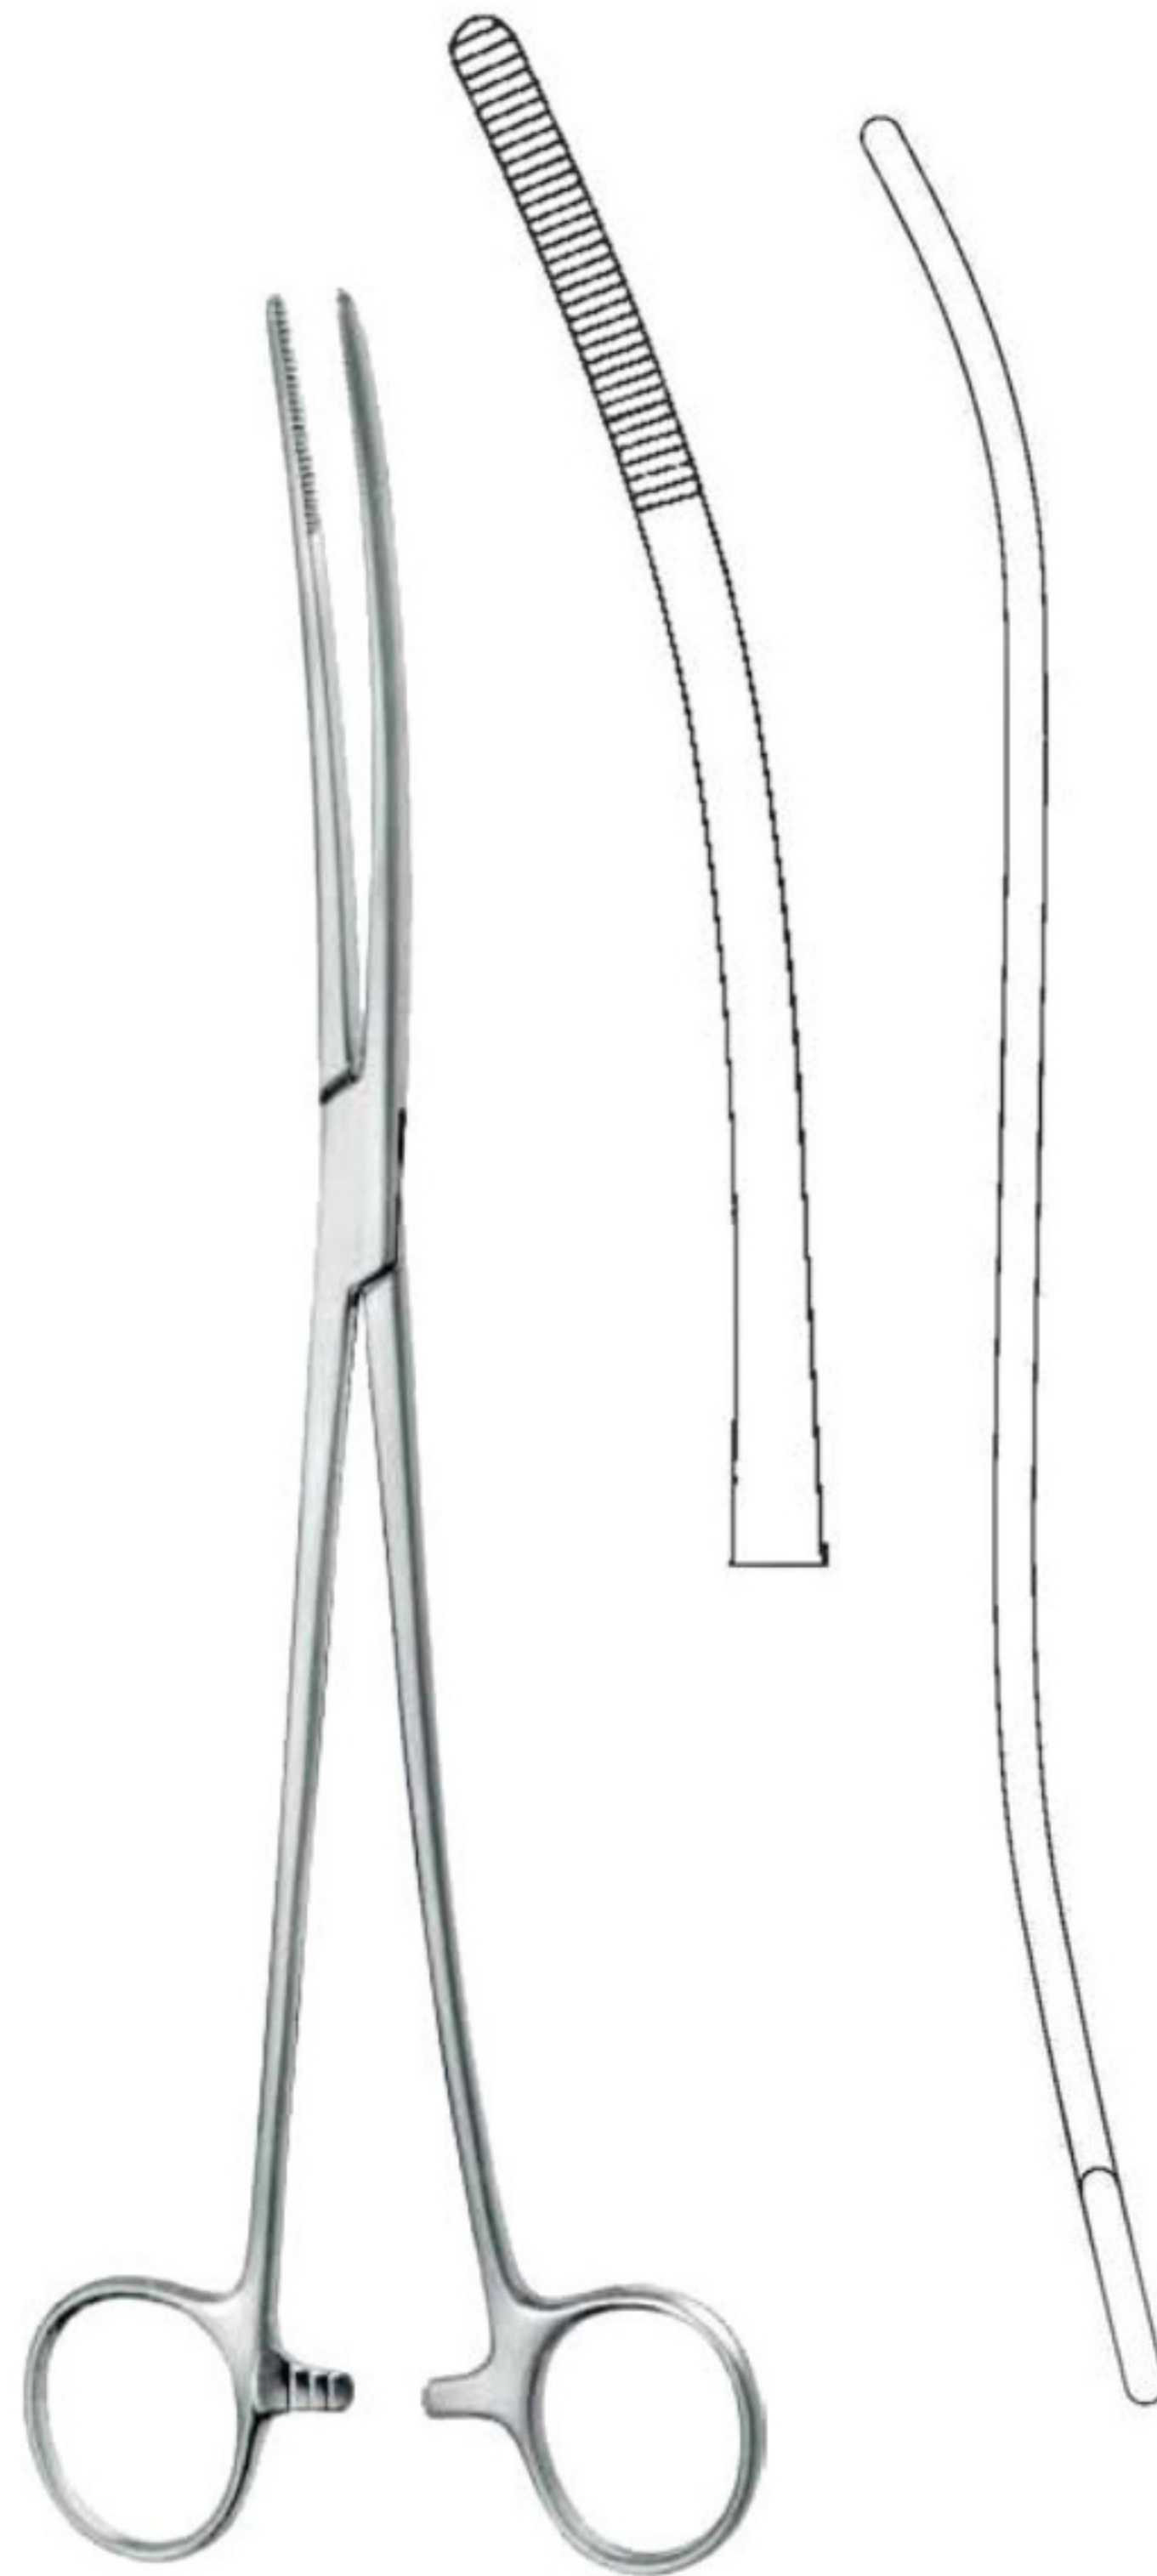

Cotton & Swab Forceps

ULRICH

	Straight	Curved
22.5 cm/9"	GW100.22	GW101.22
27 cm/10¾"	GW100.27	GW101.27

DUPLAY
GW1000.00
21 cm

Sinus forceps

LISTER

13.0 cm/5"	GW110.13
16.0 cm/6¼"	GW110.16
18.5 cm/7¼"	GW110.18

Dressing forceps

GW120.17
17.5 cm/6¾"

Cotton & Swab Forceps

Tunneling forceps

GROSS-MAIER

	Straight	Curved
20.5 cm/8¼"	GW222.20	GW223.20
22.5 cm/9"	GW222.22	GW223.22
26.5 cm/10½"	GW222.27	GW223.27

GW231.40
39.5 cm/15¾"

COLLIN
GW286.25
25 cm/10"

Cotton & Swab Forceps

**BOZEMANN
GW313.26**
26 cm/10¼"

**BOZEMANN
GW310.26**
26 cm/10¼"

**BOZEMANN-DAUGLAS
GW315.26**
26 cm/10¼"

Cotton & Swab Forceps

Serrated

18 cm/7¼"	GW352.18	GW355.18
20.5 cm/8¼"	GW352.20	GW355.20
25 cm/10"	GW352.25	GW355.25

Smooth

18 cm/7¼"	GW350.18	GW351.18
20.5 cm/8¼"	GW350.20	GW351.20
25 cm/10"	GW350.25	GW351.25

Serrated

GW360.25

GW361.25

FOERSTER

FOERSTER
25 cm/10"

Cotton & Swab Forceps