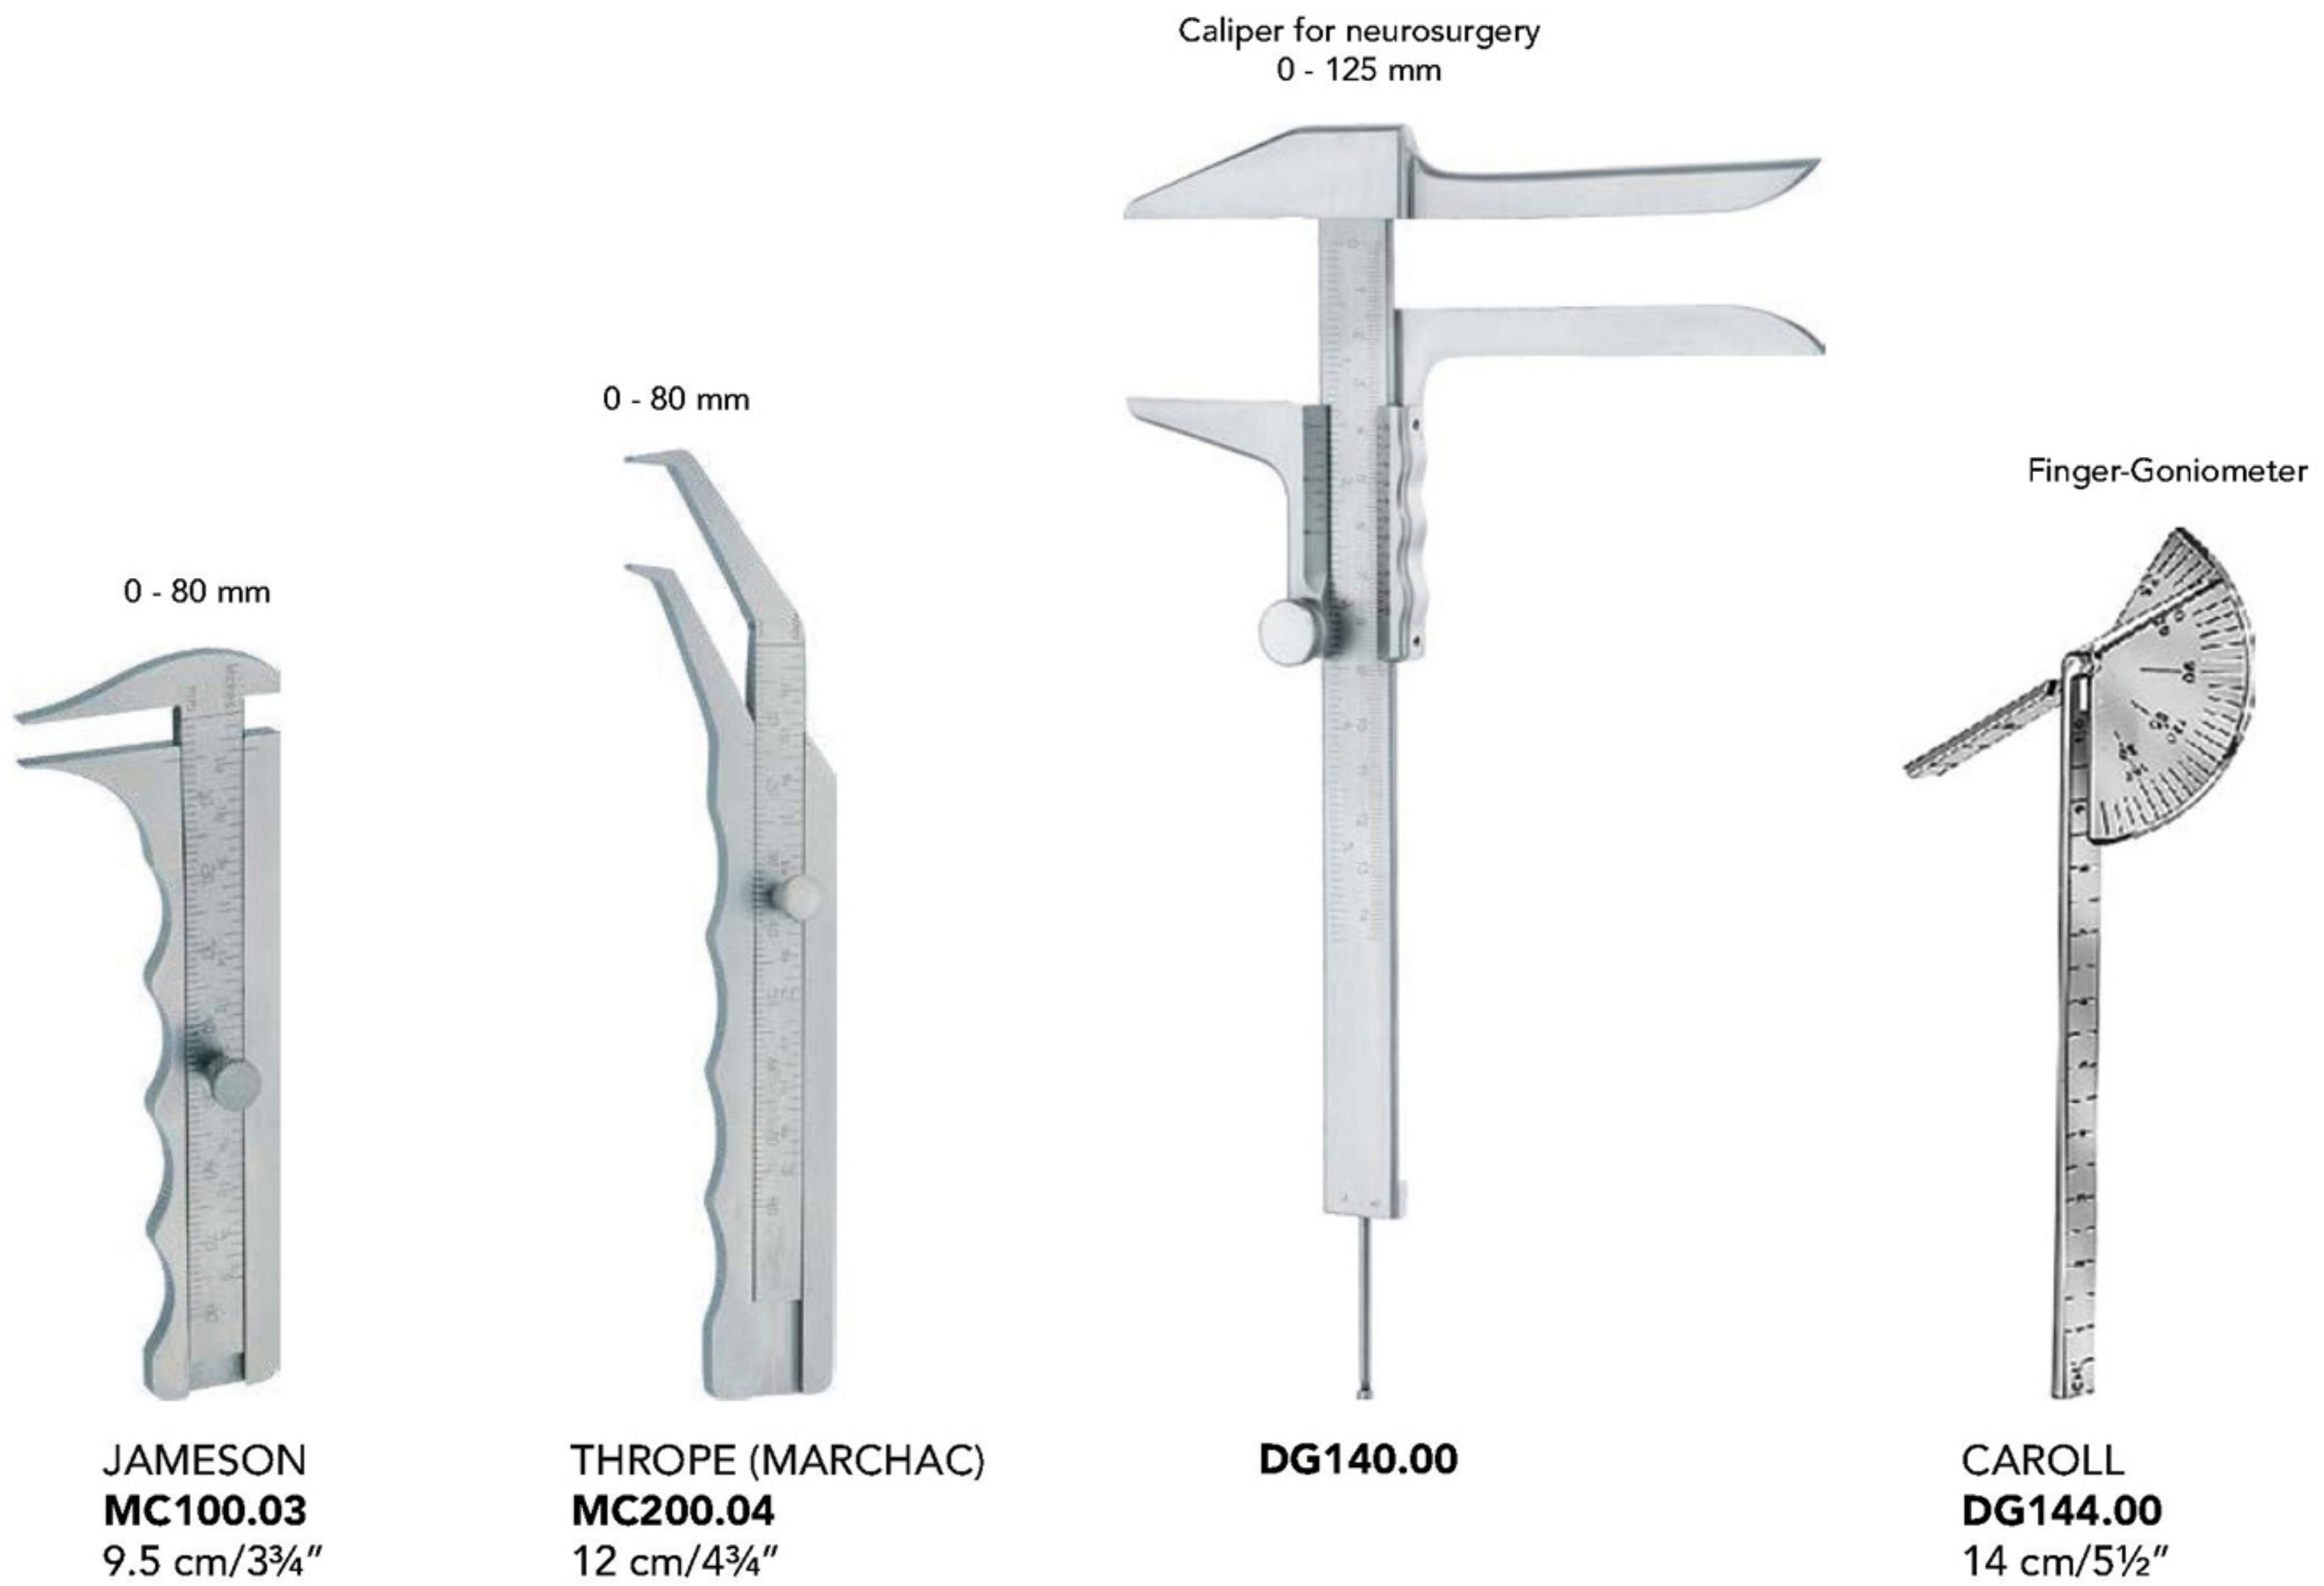

Diagnostic (Percussion Hammers)

TAYLOR
DG010.18
20 cm/8"

DEJERINE
DG016.20
20 cm/8"

with needle

DEJERINE
DG022.21
21 cm/8"

TROEMNER
DG034.24
22 cm/8³/₄"

With complete plastic handle

NATIONAL HOSPITAL
DG082.50
35 cm/13³/₄"

BERLINER
DG040.20
20 cm/8"

with needle

with brush

BUCK
DG052.18
18 cm/7"

pin wheel

WARTENBERG
DG130.19
19 cm/7¹/₂"

reversible head

BABINSKY
DG076.22
21 cm/8"

Diagnostic (Calipers)

Diagnostic (Metal Rulers & Stethoscopes)

Cephalometer

BERTILLON
DG402.01

Goniometer

MOELTGEN
DG416.01

Metal ruler

- 10 cm/4" **DG100.10**
- 15 cm/6" **DG100.15**
- 20 cm/8" **DG100.20**
- 30 cm/12" **DG100.30**
- 50 cm/12" **DG100.50**

Wood

PINARD
DG242.18
18 cm/7"

Aluminium

PINARD
DG248.15
15 cm/6"

Plastic

PINARD
DG250.18
18 cm/7"

Diagnostic (Complete Sets)

ENT Diagnostic Set