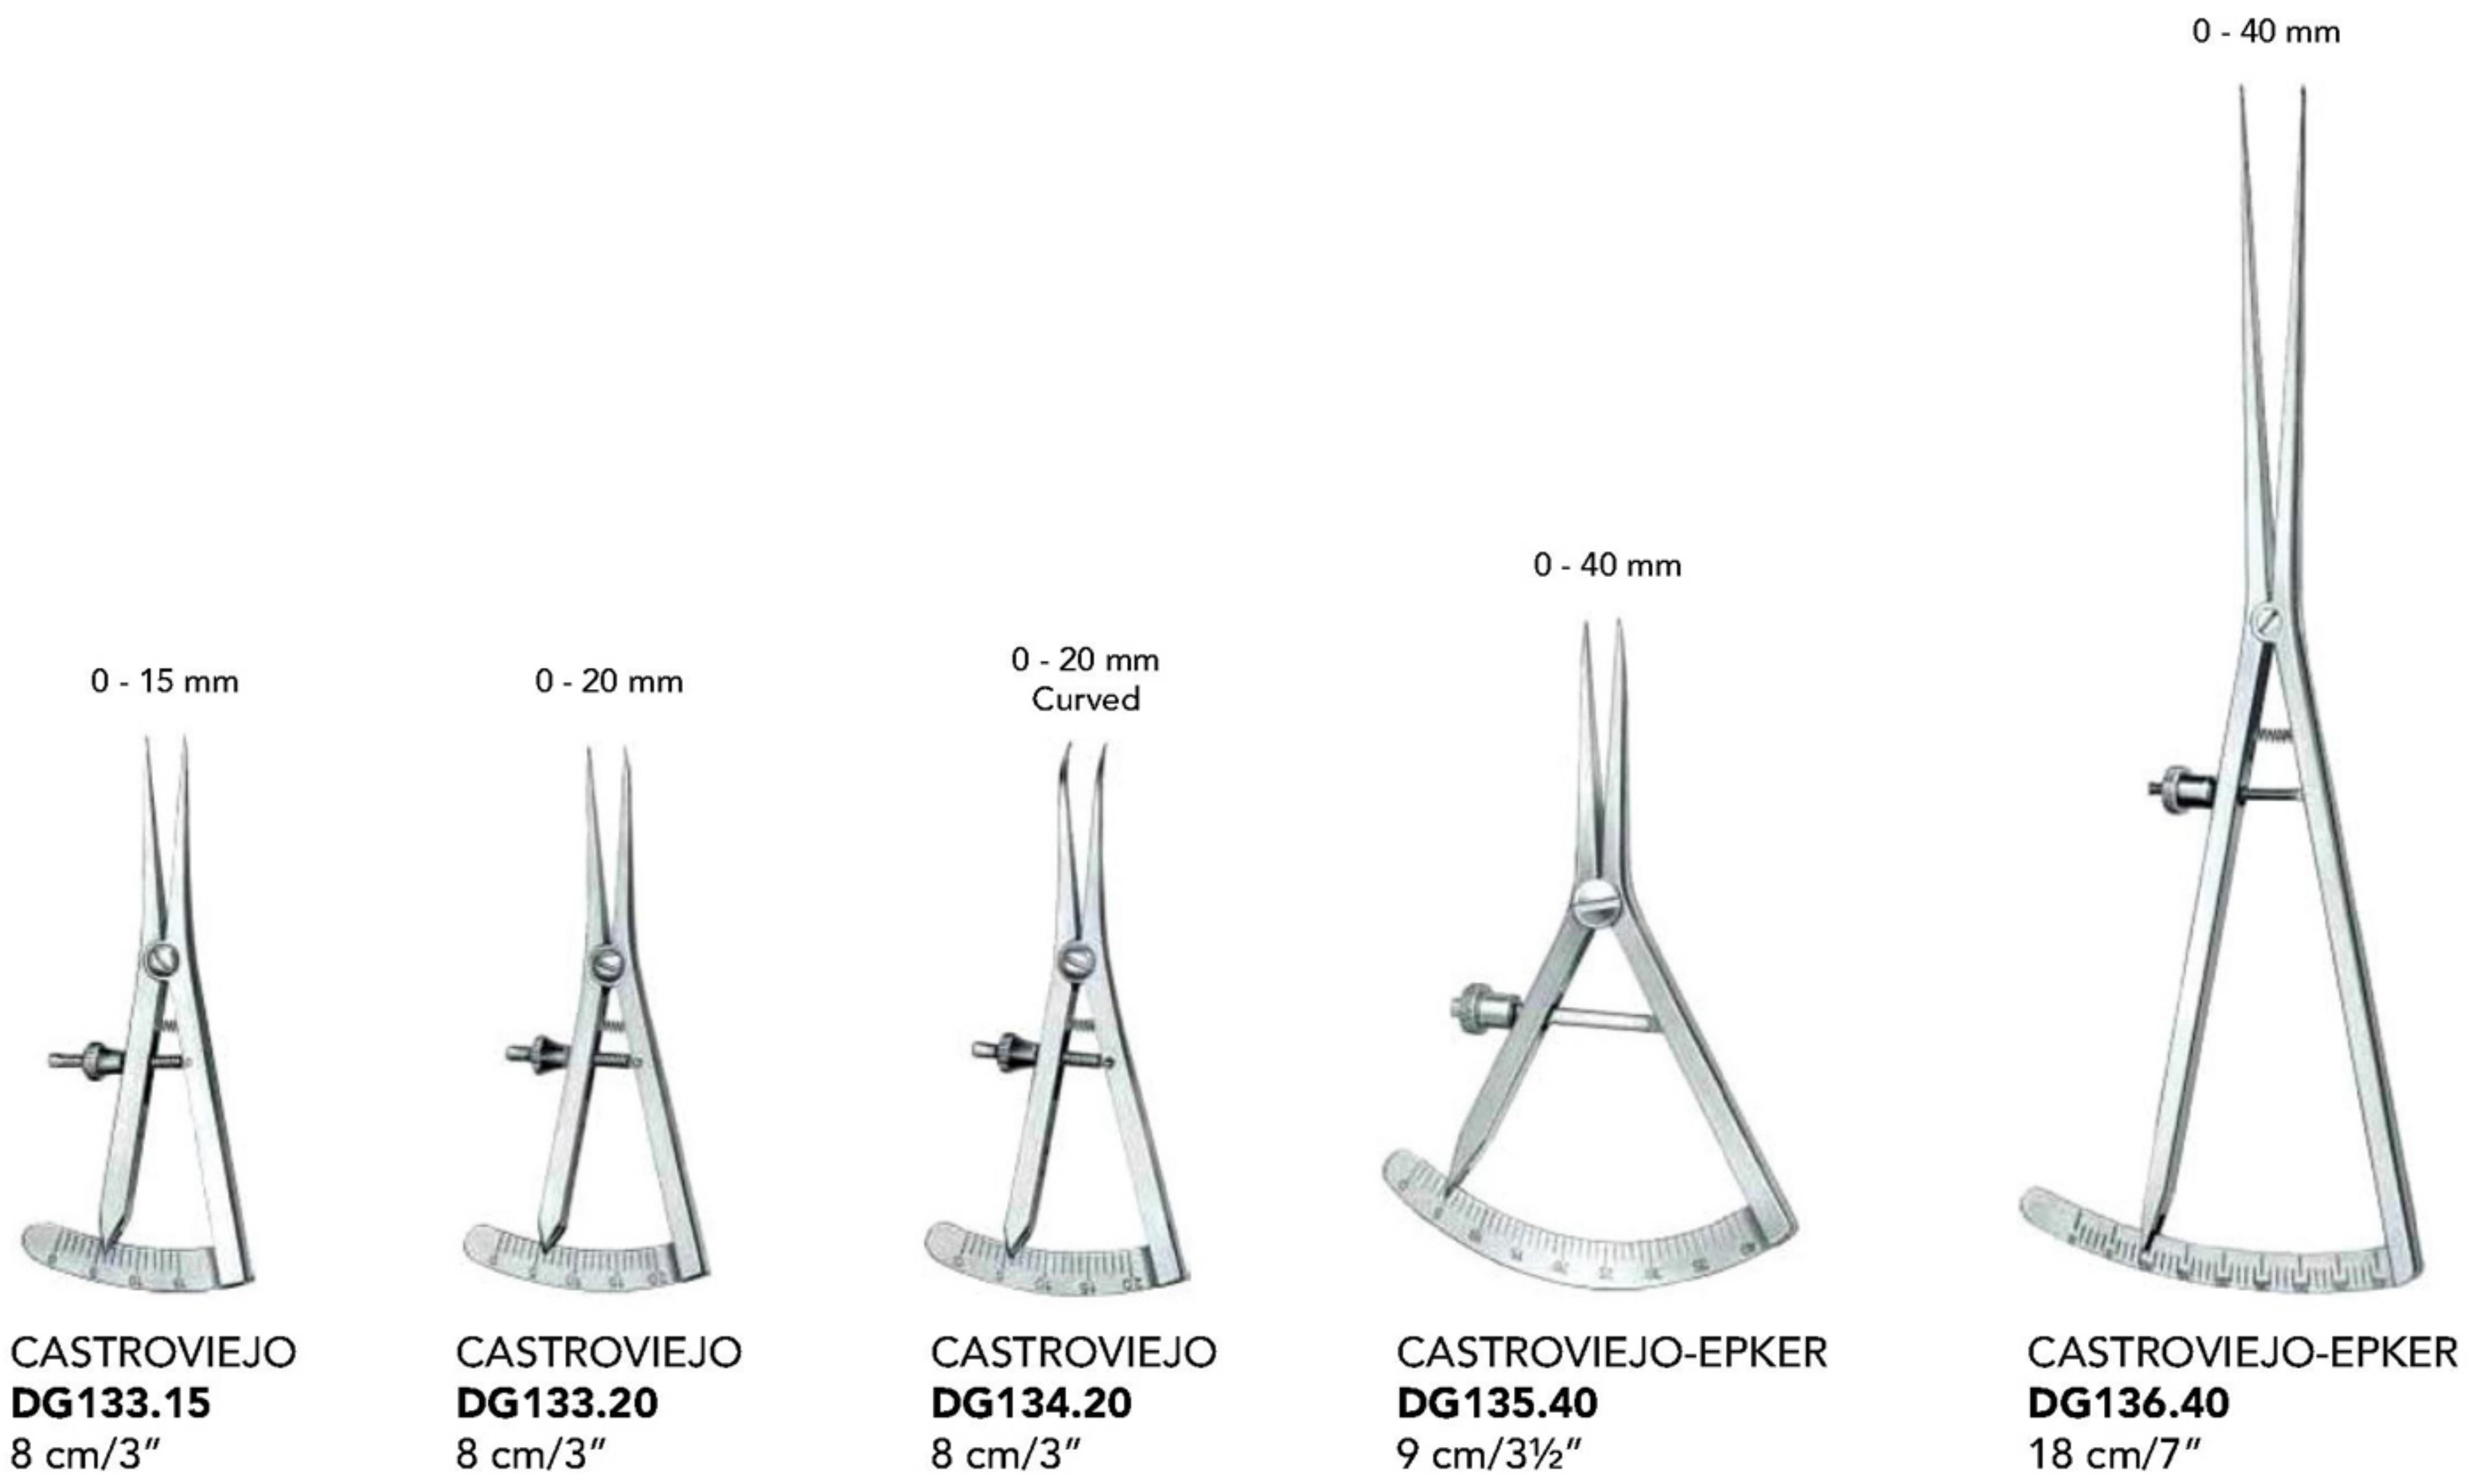

Diagnostic (Percussion Hammers)

TAYLOR
DG010.18
20 cm/8"

DEJERINE
DG016.20
20 cm/8"

with needle

DEJERINE
DG022.21
21 cm/8"

TROEMNER
DG034.24
22 cm/8³/₄"

With complete plastic handle

NATIONAL HOSPITAL
DG082.50
35 cm/13³/₄"

BERLINER
DG040.20
20 cm/8"

with needle

with brush

BUCK
DG052.18
18 cm/7"

pin wheel

WARTENBERG
DG130.19
19 cm/7¹/₂"

reversible head

BABINSKY
DG076.22
21 cm/8"

Diagnostic (Calipers)

Diagnostic (Metal Rulers & Stethoscopes)

Cephalometer

BERTILLON
DG402.01

Goniometer

MOELTGEN
DG416.01

Metal ruler

- 10 cm/4" **DG100.10**
- 15 cm/6" **DG100.15**
- 20 cm/8" **DG100.20**
- 30 cm/12" **DG100.30**
- 50 cm/12" **DG100.50**

Wood

PINARD
DG242.18
18 cm/7"

Aluminium

PINARD
DG248.15
15 cm/6"

Plastic

PINARD
DG250.18
18 cm/7"

Diagnostic (Complete Sets)

ENT Diagnostic Set