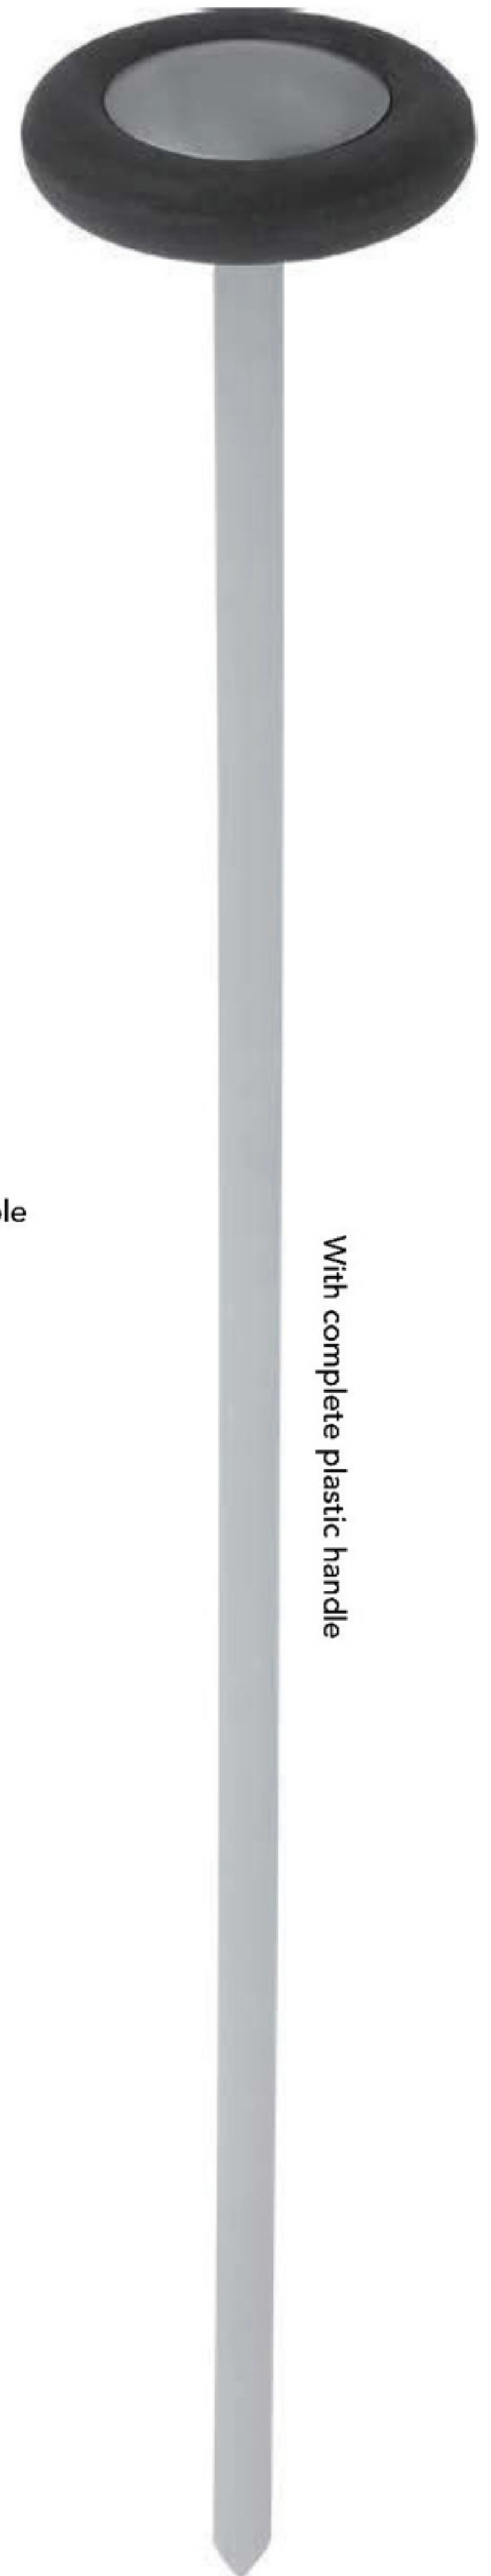

Diagnostic (Percussion Hammers)

TAYLOR
DG010.18
20 cm/8"

DEJERINE
DG016.20
20 cm/8"

with needle

DEJERINE
DG022.21
21 cm/8"

TROEMNER
DG034.24
22 cm/8³/₄"

With complete plastic handle

NATIONAL HOSPITAL
DG082.50
35 cm/13³/₄"

BERLINER
DG040.20
20 cm/8"

with needle

with brush

BUCK
DG052.18
18 cm/7"

pin wheel

WARTENBERG
DG130.19
19 cm/7¹/₂"

reversible head

BABINSKY
DG076.22
21 cm/8"

Diagnostic (Calipers)

Diagnostic (Metal Rulers & Stethoscopes)

Cephalometer

BERTILLON
DG402.01

Goniometer

MOELTGEN
DG416.01

Metal ruler

- 10 cm/4" **DG100.10**
- 15 cm/6" **DG100.15**
- 20 cm/8" **DG100.20**
- 30 cm/12" **DG100.30**
- 50 cm/12" **DG100.50**

Wood

PINARD
DG242.18
18 cm/7"

Aluminium

PINARD
DG248.15
15 cm/6"

Plastic

PINARD
DG250.18
18 cm/7"

Diagnostic (Complete Sets)

ENT Diagnostic Set