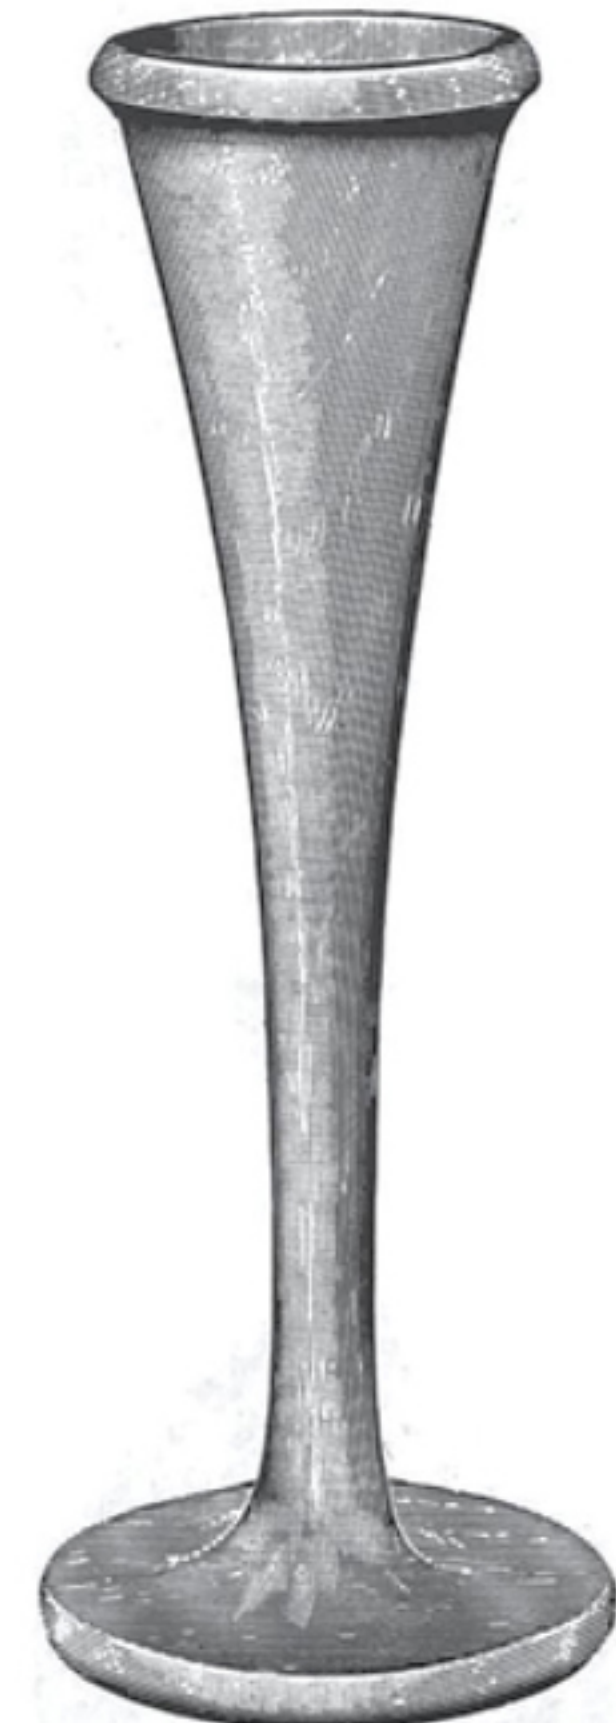

Diagnostic (Percussion Hammers)

TAYLOR
DG010.18
20 cm/8"

DEJERINE
DG016.20
20 cm/8"

with needle

DEJERINE
DG022.21
21 cm/8"

TROEMNER
DG034.24
22 cm/8³/₄"

With complete plastic handle

NATIONAL HOSPITAL
DG082.50
35 cm/13³/₄"

BERLINER
DG040.20
20 cm/8"

with needle

with brush

BUCK
DG052.18
18 cm/7"

pin wheel

WARTENBERG
DG130.19
19 cm/7¹/₂"

reversible head

BABINSKY
DG076.22
21 cm/8"

Diagnostic (Calipers)

Diagnostic (Metal Rulers & Stethoscopes)

Cephalometer

BERTILLON
DG402.01

Goniometer

MOELTGEN
DG416.01

Metal ruler

- 10 cm/4" **DG100.10**
- 15 cm/6" **DG100.15**
- 20 cm/8" **DG100.20**
- 30 cm/12" **DG100.30**
- 50 cm/12" **DG100.50**

Wood

PINARD
DG242.18
18 cm/7"

Aluminium

PINARD
DG248.15
15 cm/6"

Plastic

PINARD
DG250.18
18 cm/7"

Diagnostic (Complete Sets)

ENT Diagnostic Set