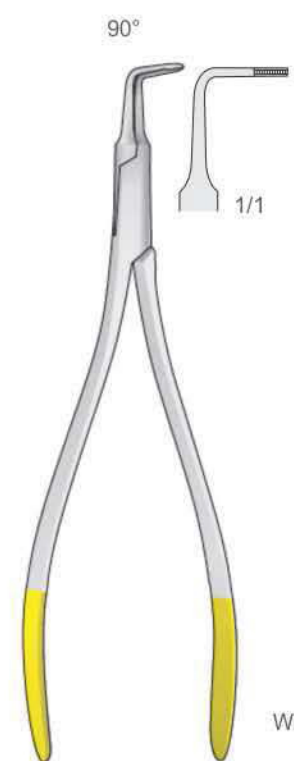

*Stieglitz Root Splinter Forceps*

**MD-093**  
Splinter Forceps  
15.5cm 45°

**MD-094**  
Stieglitz  
Root Fragments

**MD-095**  
Stieglitz  
Root Fragments

**MD-096**  
Stieglitz Splinter Forceps  
140mm 90°

**MD-097**  
Stieglitz Splinter Forceps  
140mm Straight

With Diamond

**MD-098**  
130mm

With Diamond

**MD-099**  
130mm

With Diamond

**MD-100**  
125mm

**MD-101**  
130mm

**MD-102**  
130mm

**MD-103**  
125mm