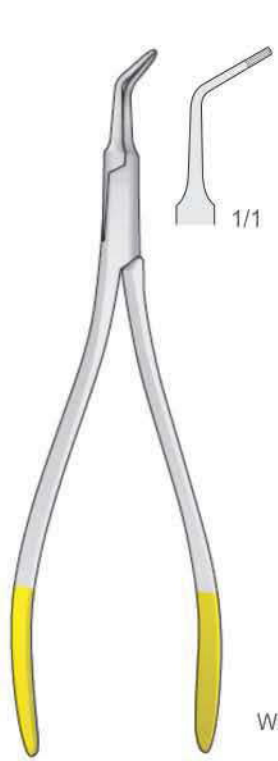

*Stieglitz Root Splinter Forceps*

**MD-093**  
Splinter Forceps  
15.5cm 45°

**MD-094**  
Stieglitz  
Root Fragments

**MD-095**  
Stieglitz  
Root Fragments

**MD-096**  
Stieglitz Splinter Forceps  
140mm 90°

**MD-097**  
Stieglitz Splinter Forceps  
140mm Straight

With Diamond

**MD-098**  
130mm

With Diamond

**MD-099**  
130mm

With Diamond

**MD-100**  
125mm

**MD-101**  
130mm