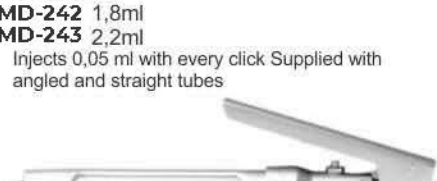

Manual Aspirating Syringe  
**MD-034** 1,8ml  
**MD-235** 2,2ml

Quatro  
**MD-236** 1,8ml  
**MD-237** 2,2ml

Trio  
**MD-238** 1,8ml  
**MD-239** 2,2ml

Swedish Type  
**MD-240** 1,8ml  
**MD-241** 2,2ml

Ject Ultima  
**MD-242** 1,8ml  
**MD-243** 2,2ml  
 Injects 0,05 ml with every click Supplied with  
 angled and straight tubes