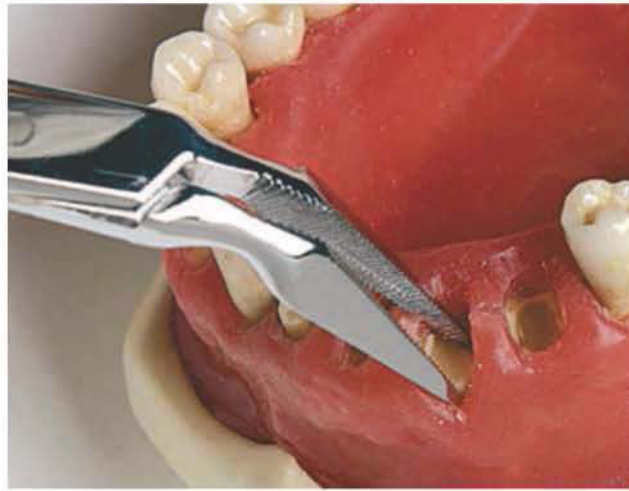

Stieglitz Root Splinter Forceps