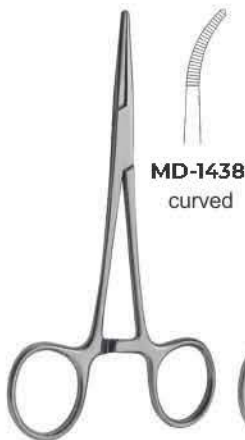

Kelly
MD-1437 140mm
straight