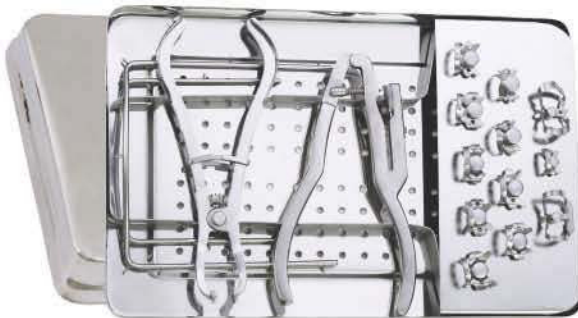

MD-1483

Stainless Steel Gold Plated Rubber Dam Clamp Tray with 11 Different Clamps
Fig. 212, 211, 8, 8A, 14, 14A, 0, 00, 2, 2A, 7

MD-1484

Stainless Steel Rubber Dam Clamp Tray with 12 Different Clamps
Fig. 209, 212, 211, 8, 8A, 14, 14A, 0, 00, 2, 2A, 7

MD-1485

Stainless Steel Rubber Dam Clamp Tray with 8 Different Clamps
Fig. 1, 26, 29, 51, 60, 202, 205, 210

MD-1486

Stainless Steel Rubber Dam Clamp Tray
(without clamps)

MD-1487

On request the Content of the rubber dam kit can be changed with other instruments.