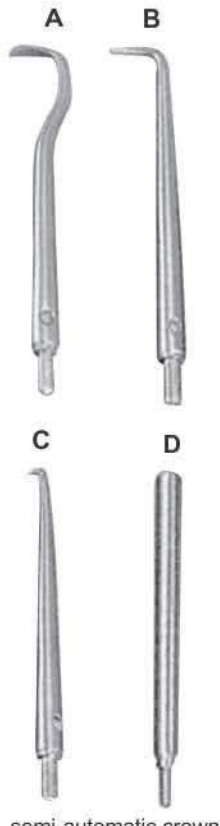

MD-1550
Universal
Fig. 0

Manual Crown Removers
Handle with 3 tips DE-1551
Only 3 tips DE-1552 to DE-1554

MD-1552 MD-1553

MD-1554

Manual Crown Removers
Handle with 3 tips DE-1555
Only 3 tips DE-1556 to DE-1558

MD-1556 MD-1557

MD-1558

MD-1559
Manual Crown
Remover

MD-1560
Manual Crown Remover

MD-1561
Complete with 3 tips
and tightening keys

semi-automatic crown
& bridge remover

MD-1562

A B