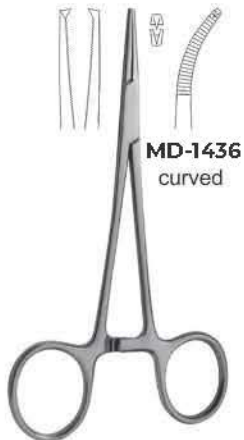

HAEMOSTATIC FORCEPS & TOWEL CLAMPS

- Зажимы артериальные, зажимы для салфеток
- Pincers hemostatiques, Pincers a compresses
- Arterienklemmen, Tuschklemmen
- Затискачі артеріальні, затискачі для серветок
- Pinzas hemostaticas, Pincers para compressas
- الملقط هایموستاتیک المشابک منشفه

Halstead Mosquito 1x2
MD-1435 125mm
straight