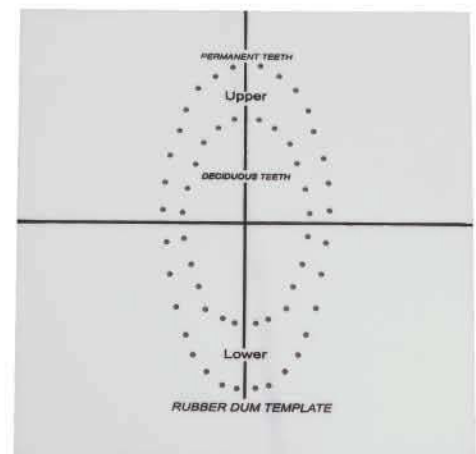

MD-1488
Rubber Dum Template