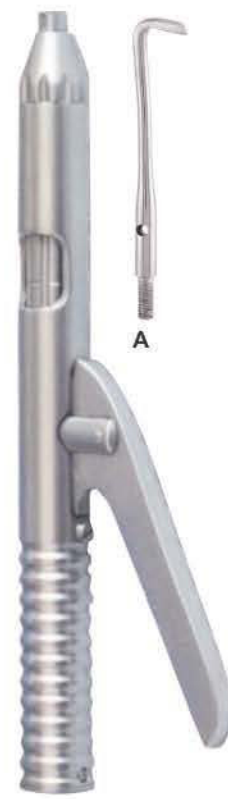

MD-1556 MD-1557

MD-1558

MD-1559
Manual Crown
Remover

MD-1560
Manual Crown Remover

MD-1561
Complete with 3 tips
and tightening keys

semi-automatic crown
& bridge remover

MD-1562

A B