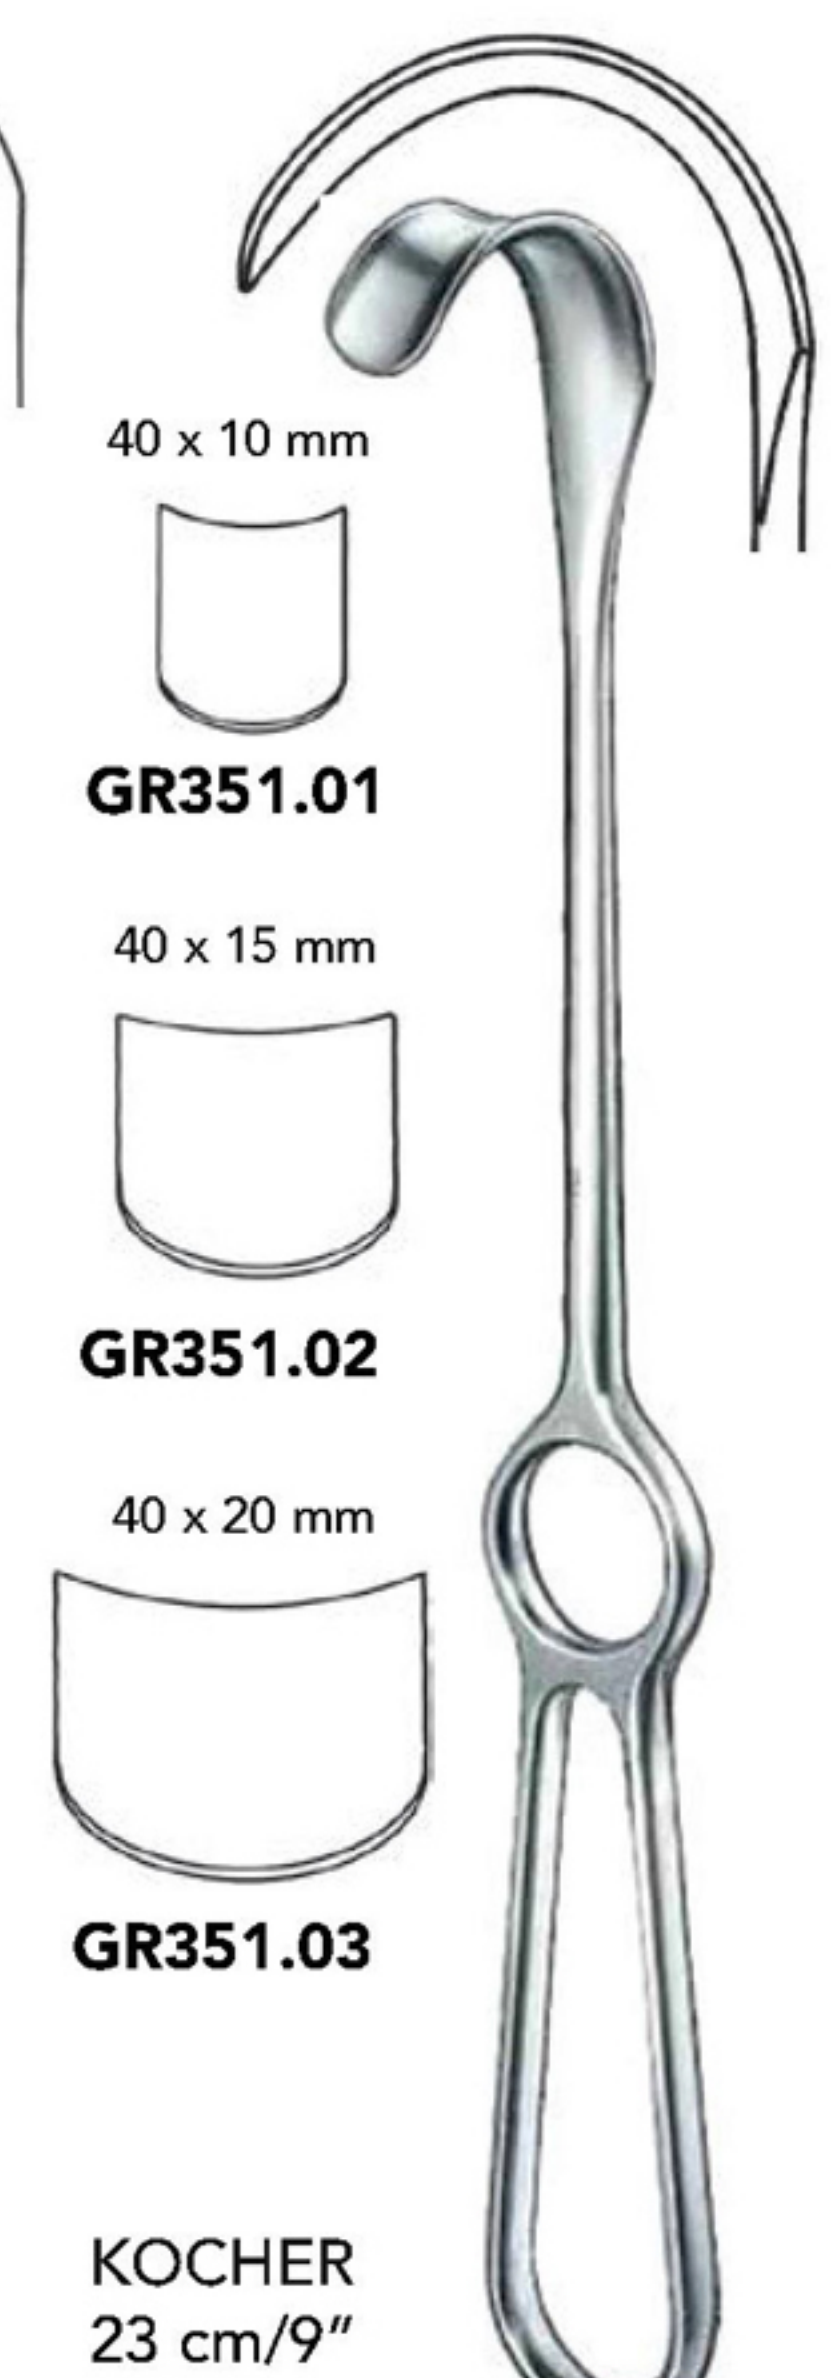

40 x 10 mm
GR351.01

40 x 15 mm
GR351.02

40 x 20 mm
GR351.03

KOCHER
23 cm/9"