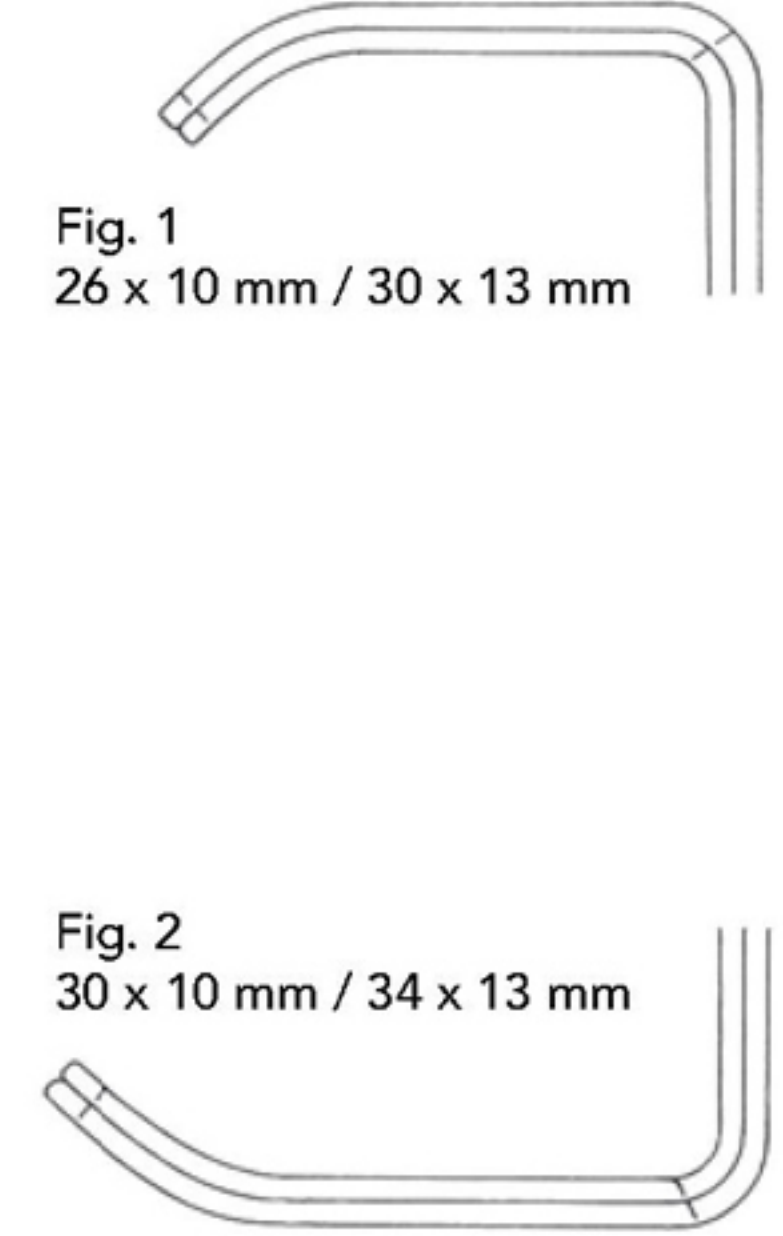

Fig. 1
26 x 10 mm / 30 x 13 mm

Fig. 2
30 x 10 mm / 34 x 13 mm

FARABEUF
GR663.00
12 cm/4¾"
Set of 2