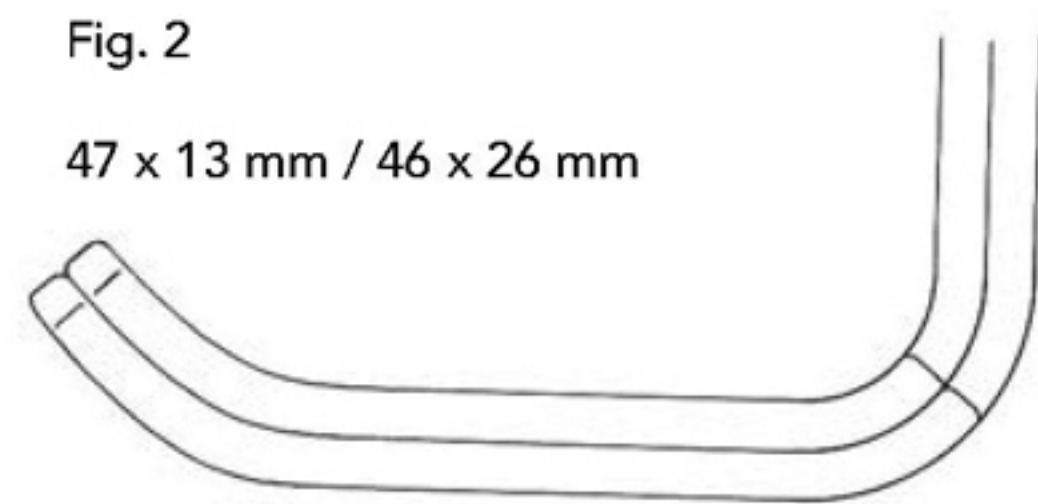

Retractors

MATHIEU
GR683.00
20 cm/8"

Set of 2

Fig. 1
42 x 13 mm / 42 x 26 mm

Fig. 2
47 x 13 mm / 46 x 26 mm

MATHIEU
Fig. 1 **GR683.01**
Fig. 2 **GR683.02**

PARKER-LANGENBECK
GR687.00
21.5 cm/8½"

Set of 2