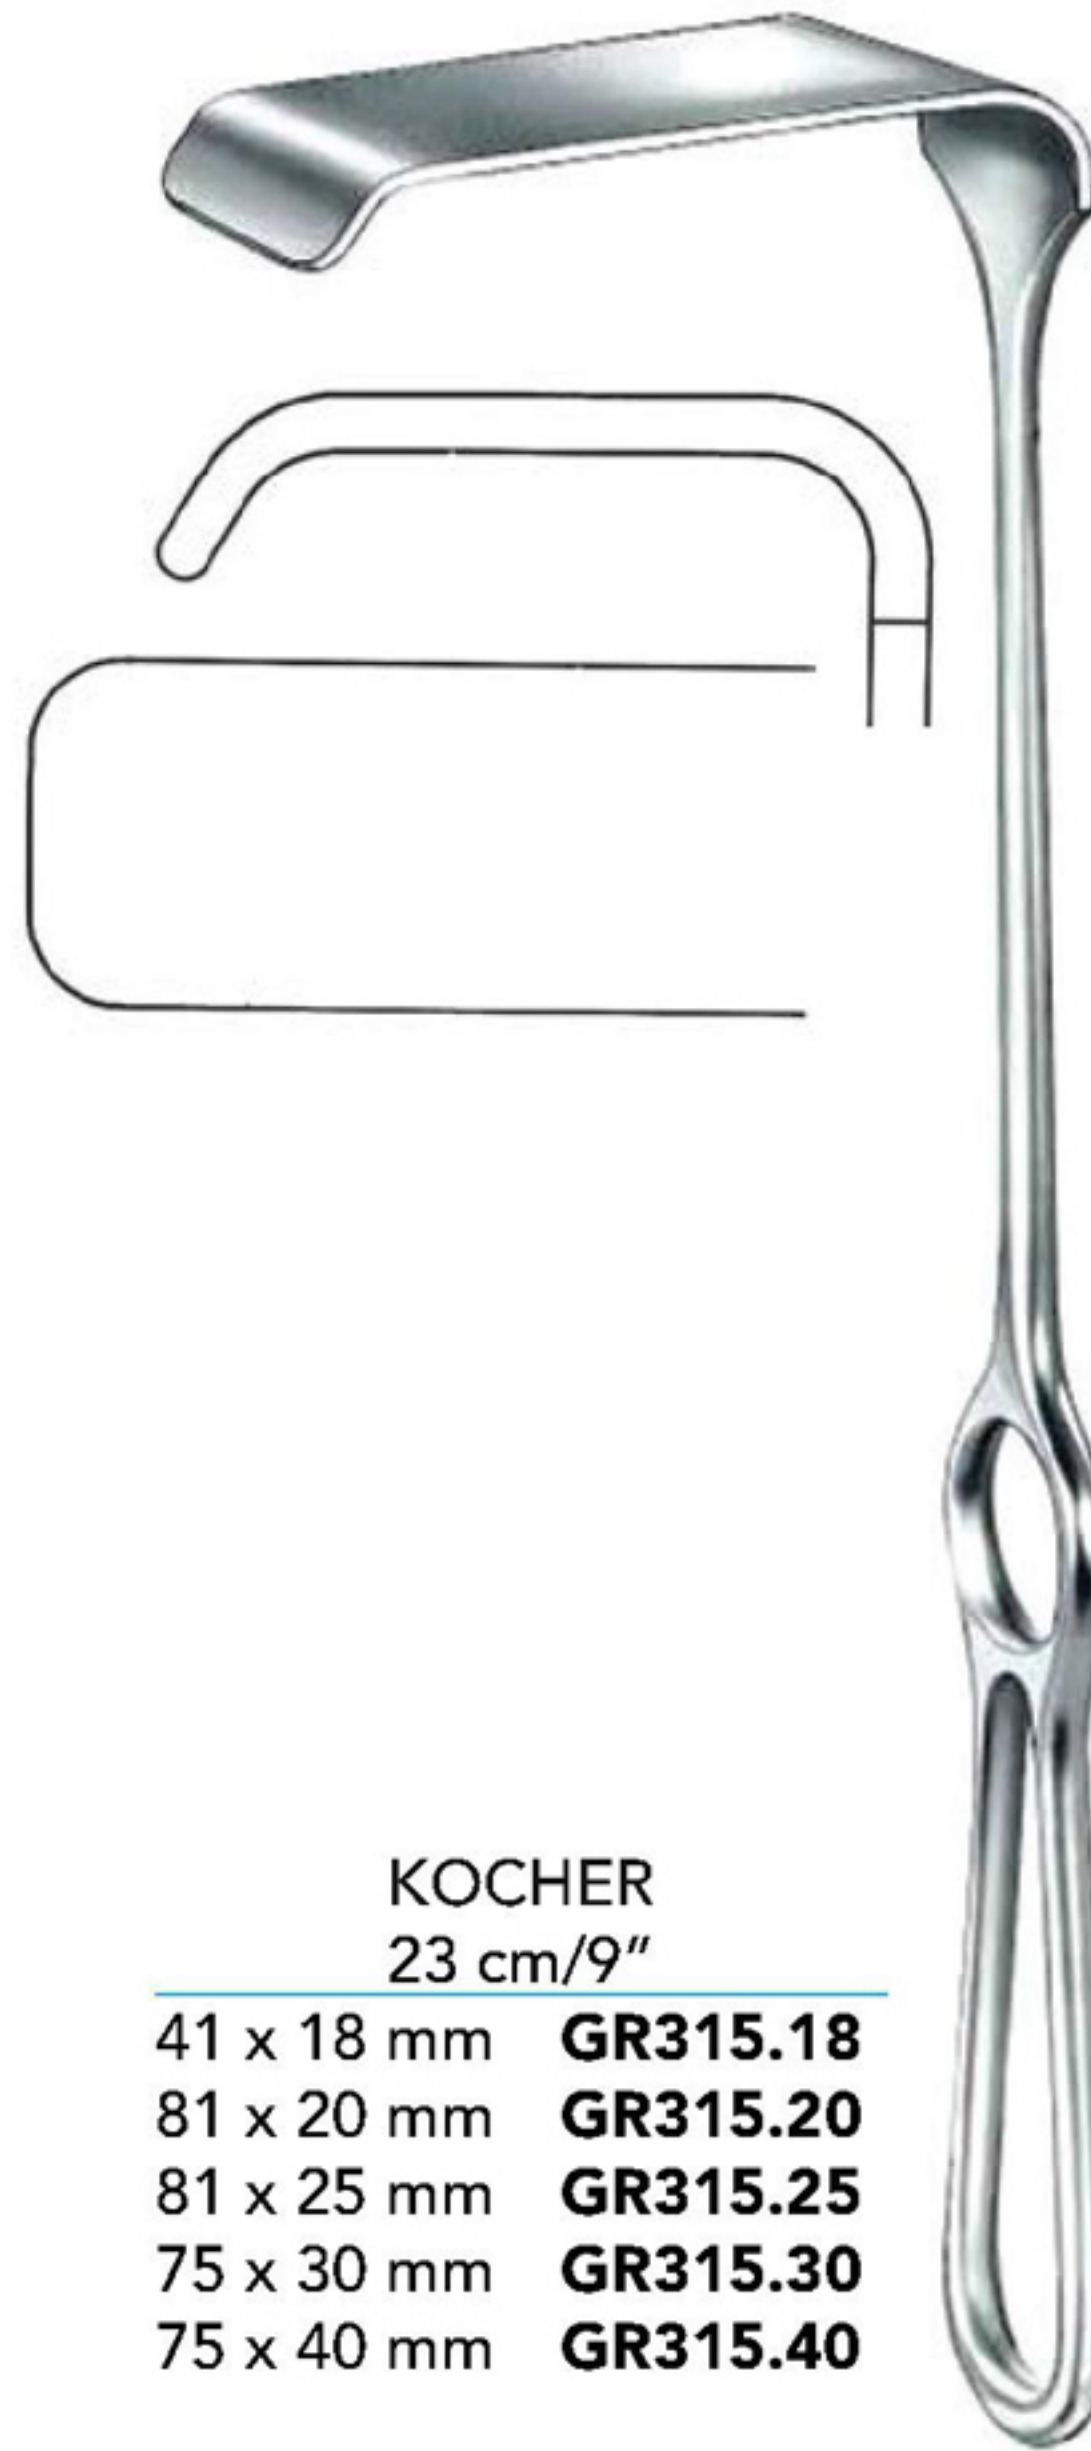

43 x 13 mm

LANGENBECK
GR299.01
21 cm/8¹/₄"

GR.301.16
6 x 16 mm

GR.301.25
6 x 25 mm

LANGENBECK-GREEN
16 cm/6¹/₄"

Retractors

LAHEY
GR307.19
19.5 cm/7¾"

LITTLE
GR313.19
20.5 cm/8"