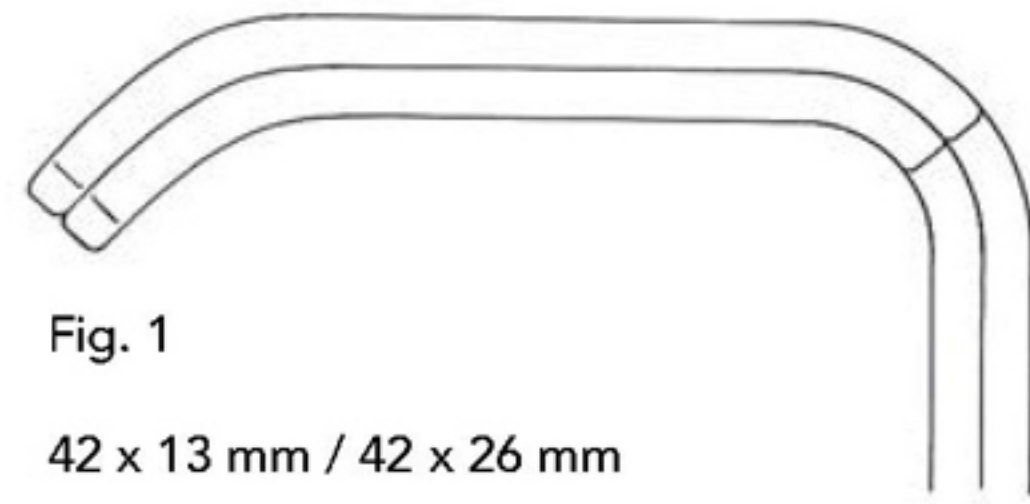

Retractors

MATHIEU
GR683.00
20 cm/8"

Set of 2

Fig. 1
42 x 13 mm / 42 x 26 mm

Fig. 2
47 x 13 mm / 46 x 26 mm

MATHIEU
Fig. 1 **GR683.01**
Fig. 2 **GR683.02**

PARKER-LANGENBECK
GR687.00
21.5 cm/8½"

Set of 2